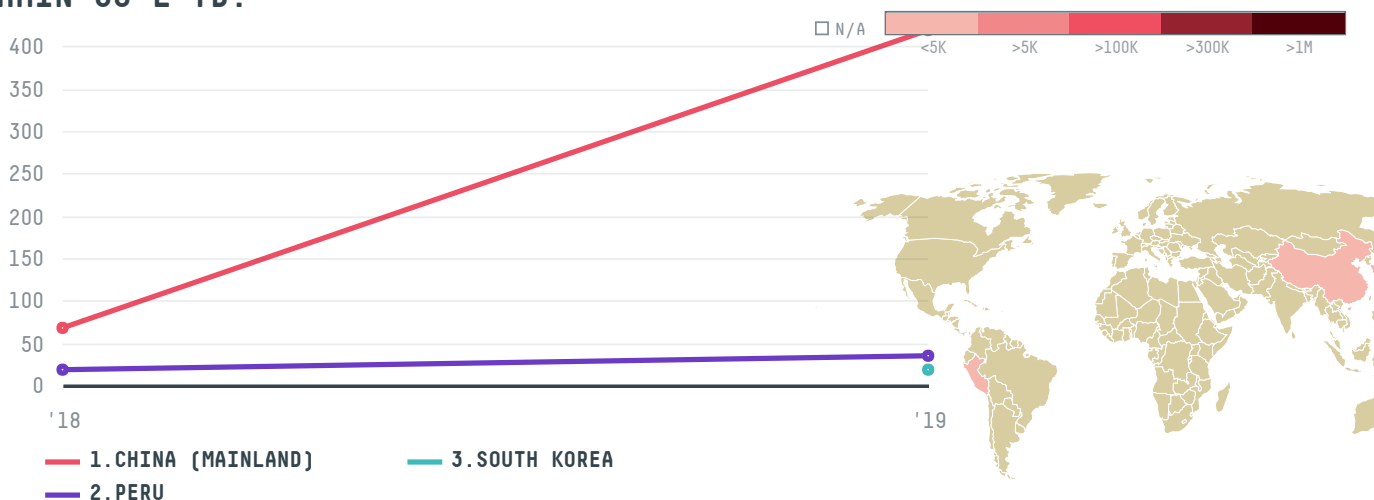

TOP DESTINATION COUNTRIES OF SHRIMP EXPORTED BY WUHAN XIAN YIPIN SUPPLY CHAIN CO L TD:

This website uses cookies to provide you with an improved user experience. By continuing to browse this site, you consent to the use of cookies and similar technologies. Please visit our [privacy policy](#) for further details.

I AGREE