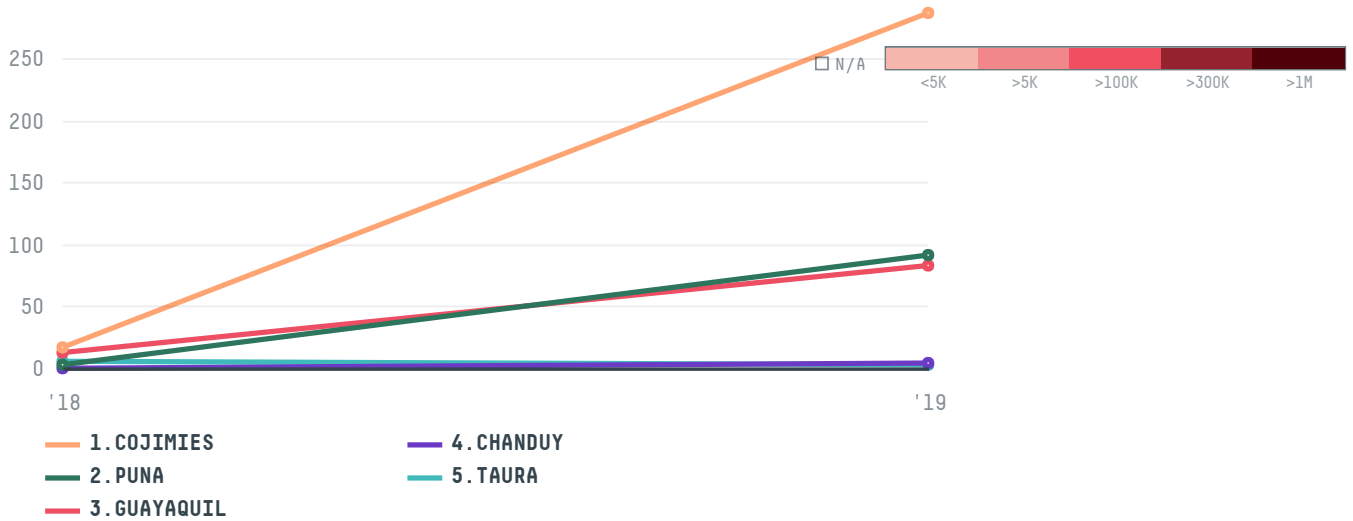

Trase is a partnership between

In collaboration with

and many other organizations and individuals.

Donors

[Terms of Use](#) · [Privacy policy](#) · [Cookie policy](#) · [Contact us](#)

This website uses cookies to provide you with an improved user experience. By continuing to browse this site, you consent to the use of cookies and similar technologies. Please visit our [privacy policy](#) for further details.

I AGREE