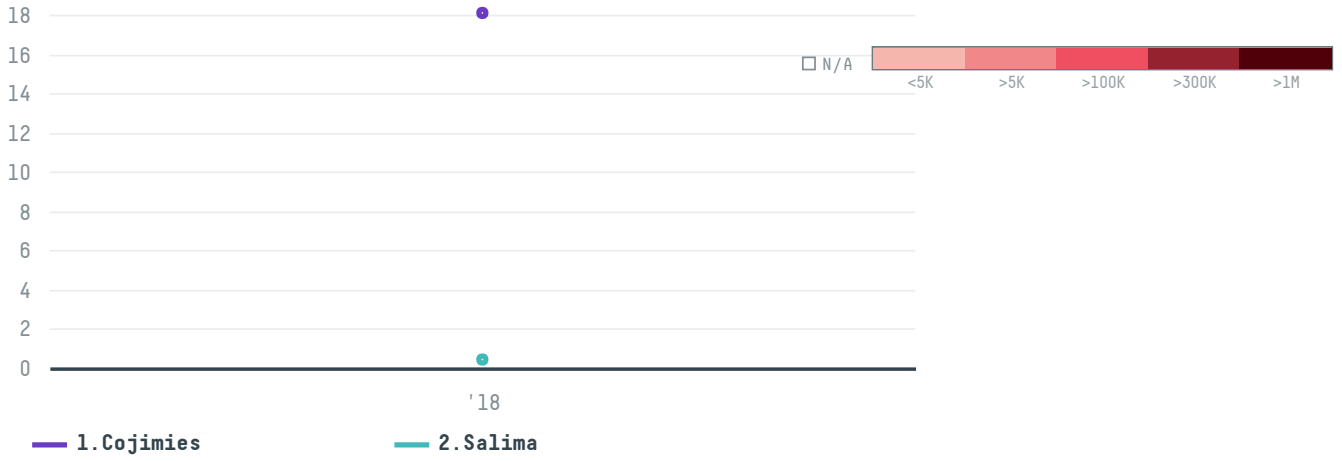

Trase is a partnership between

In collaboration with

and many other organizations and individuals.

Donors

[Terms of Use](#) · [Privacy policy](#) · [Cookie policy](#) · [Contact us](#)

This website uses cookies to provide you with an improved user experience. By continuing to browse this site, you consent to the use of cookies and similar technologies. Please visit our [privacy policy](#) for further details.

I AGREE