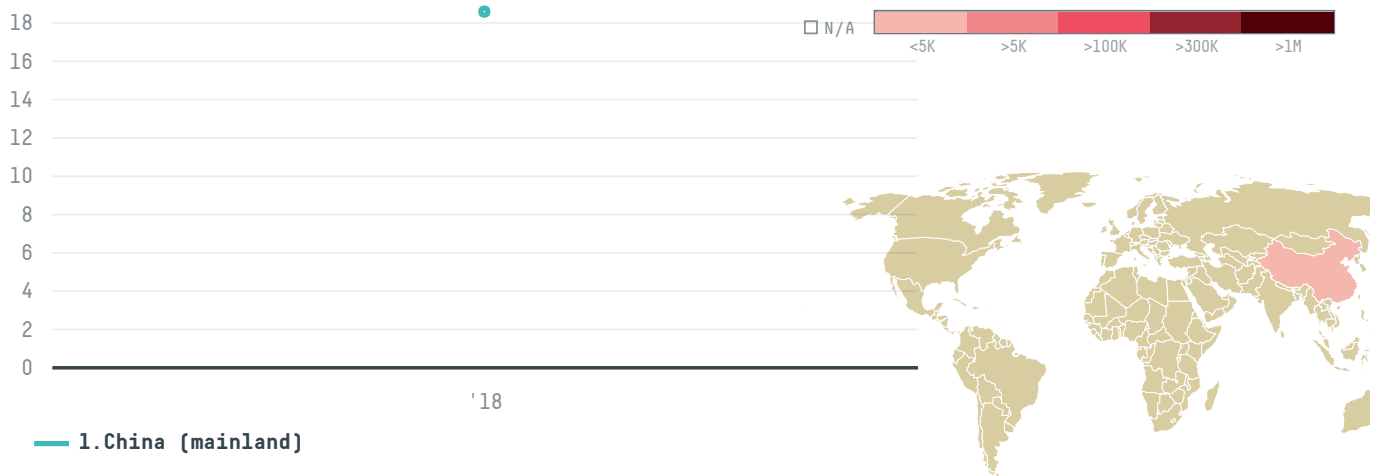

trase

CHINATRANS INTL LTD

ACTIVITY

Importer

COMMODITY

Shrimp

COUNTRY

Ecuador

YEAR

2018

CHINATRANS INTL LTD was the 745th largest importer of shrimp from ECUADOR in 2018, accounting for 19 tons. As an importer, CHINATRANS INTL LTD sources from 2 parishes, or 5% of the shrimp production parishes. The main destination of the shrimp imported by CHINATRANS INTL LTD is China (mainland), accounting for 100% of the total.

TOP DESTINATION COUNTRIES OF SHRIMP EXPORTED BY CHINATRANS INTL LTD:

This website uses cookies to provide you with an improved user experience. By continuing to browse this site, you consent to the use of cookies and similar technologies. Please visit our [privacy policy](#) for further details.