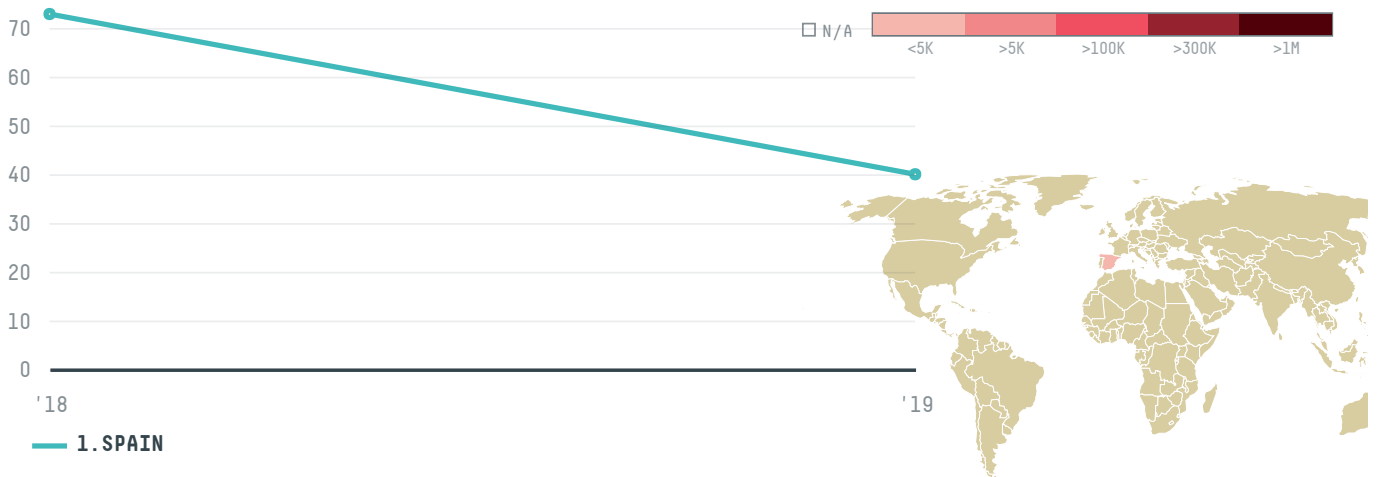

TOP DESTINATION COUNTRIES OF SHRIMP EXPORTED BY SQUID FISH S L:

This website uses cookies to provide you with an improved user experience. By continuing to browse this site, you consent to the use of cookies and similar technologies. Please visit our [privacy policy](#) for further details.

I AGREE