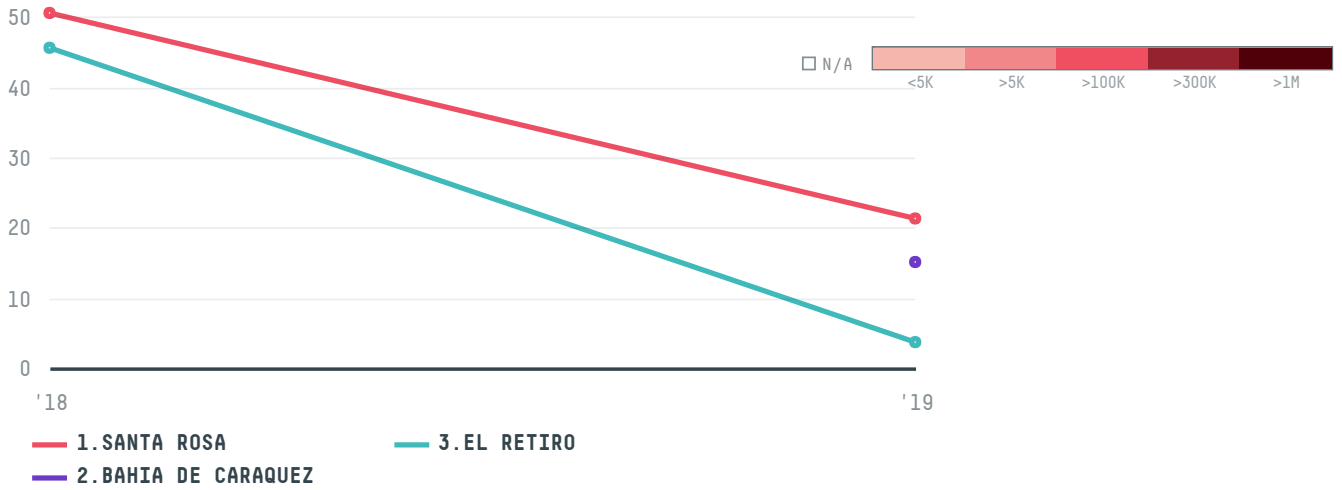

Trase is a partnership between

In collaboration with

and many other organizations and individuals.

Donors

[Terms of Use](#) · [Privacy policy](#) · [Cookie policy](#) · [Contact us](#)

This website uses cookies to provide you with an improved user experience. By continuing to browse this site, you consent to the use of cookies and similar technologies. Please visit our [privacy policy](#) for further details.

I AGREE