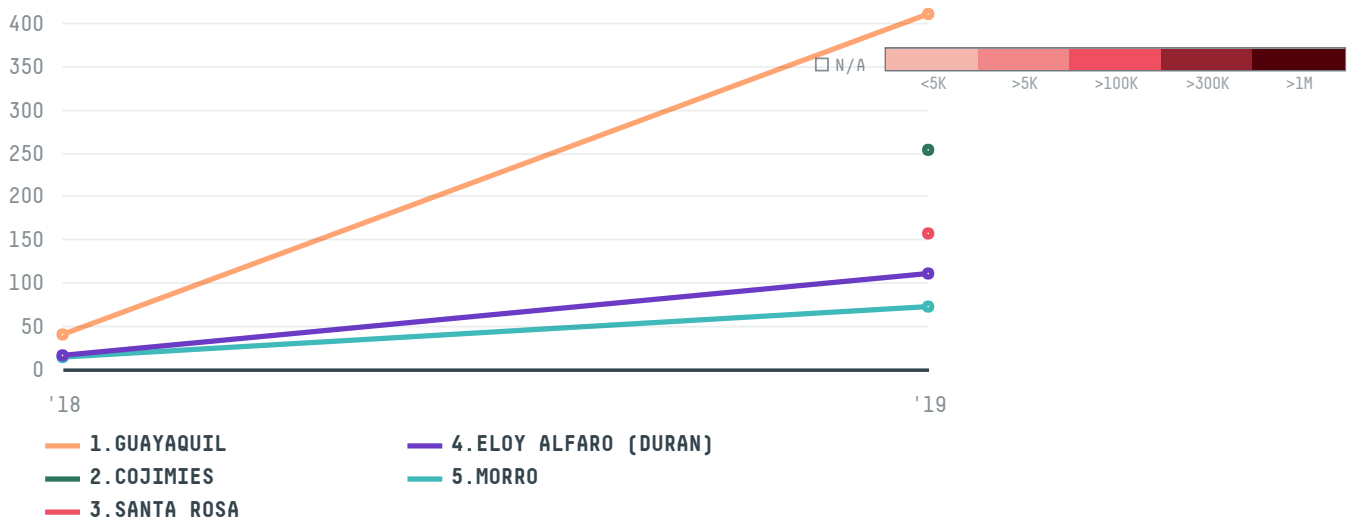

TOP DESTINATION COUNTRIES OF SHRIMP EXPORTED BY HENAN ZHONGHAO INTERNATIONAL IMPORT AND EXPORT TRADE COLTD:

Trase is a partnership between

In collaboration with

Donors

This website uses cookies to provide you with an improved user experience. By continuing to browse this site, you consent to the use of cookies and similar technologies. Please visit our [privacy policy](#) for further details.

I AGREE