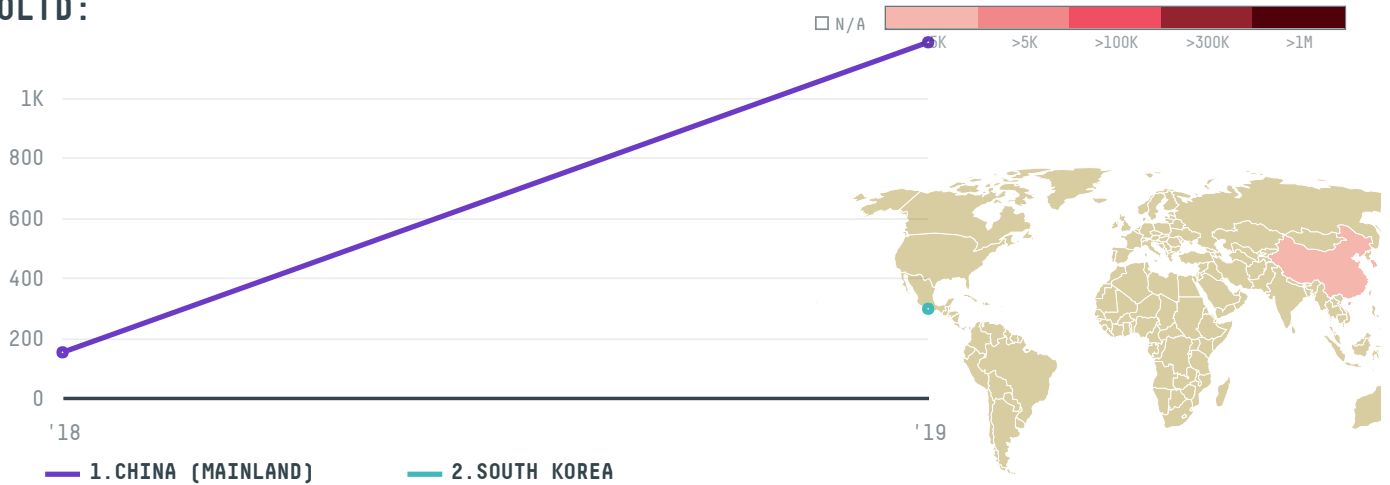

TOP DESTINATION COUNTRIES OF SHRIMP EXPORTED BY HENAN ZHONGHAO INTERNATIONAL IMPORT AND EXPORT TRADE COLTD:

Trase is a partnership between

In collaboration with

Donors

This website uses cookies to provide you with an improved user experience. By continuing to browse this site, you consent to the use of cookies and similar technologies. Please visit our [privacy policy](#) for further details.

I AGREE