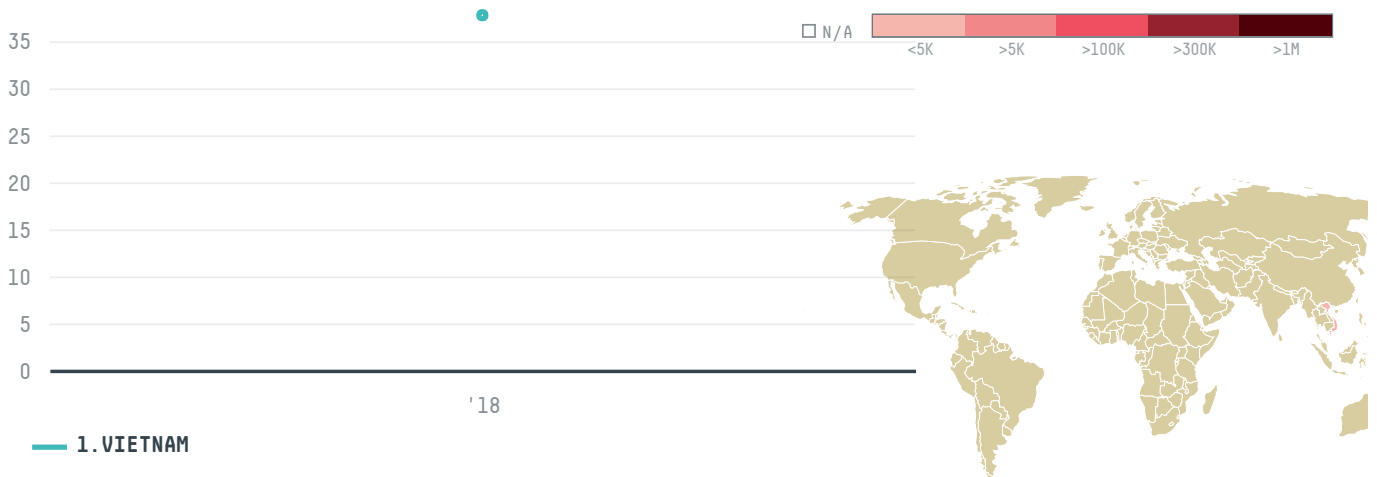

TOP DESTINATION COUNTRIES OF SHRIMP EXPORTED BY KIM ANH ONE MEMBER CO LTD:

This website uses cookies to provide you with an improved user experience. By continuing to browse this site, you consent to the use of cookies and similar technologies. Please visit our [privacy policy](#) for further details.

I AGREE