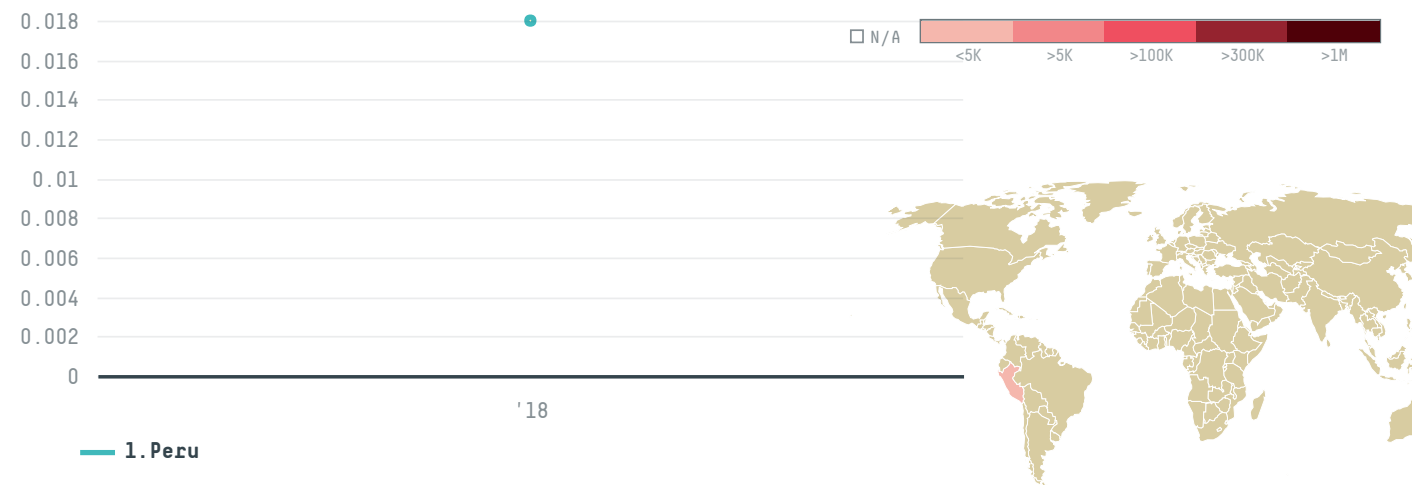

trase

EXPORTACIONES LUVIMAR SAC

ACTIVITY

Importer

COMMODITY

Shrimp

COUNTRY

Ecuador

YEAR

2018

EXPORTACIONES LUVIMAR SAC was the 866th largest importer of shrimp from ECUADOR in 2018, accounting for 0 tons. As an importer, EXPORTACIONES LUVIMAR SAC sources from 2 parishes, or 5% of the shrimp production parishes. The main destination of the shrimp imported by EXPORTACIONES LUVIMAR SAC is Peru, accounting for 100% of the total.

TOP DESTINATION COUNTRIES OF SHRIMP EXPORTED BY EXPORTACIONES LUVIMAR SAC:

This website uses cookies to provide you with an improved user experience. By continuing to browse this site, you consent to the use of cookies and similar technologies. Please visit our [privacy policy](#) for further details.