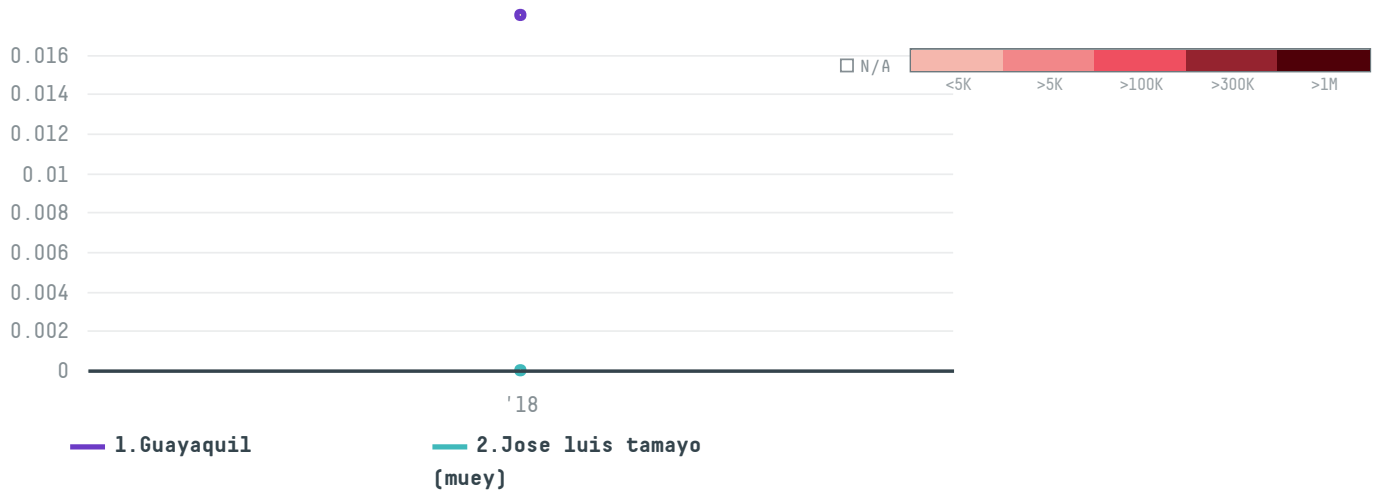

Trase is a partnership between

In collaboration with

and many other organizations and individuals.

Donors

[Terms of Use](#) · [Privacy policy](#) · [Cookie policy](#) · [Contact us](#)

This website uses cookies to provide you with an improved user experience. By continuing to browse this site, you consent to the use of cookies and similar technologies. Please visit our [privacy policy](#) for further details.

I AGREE