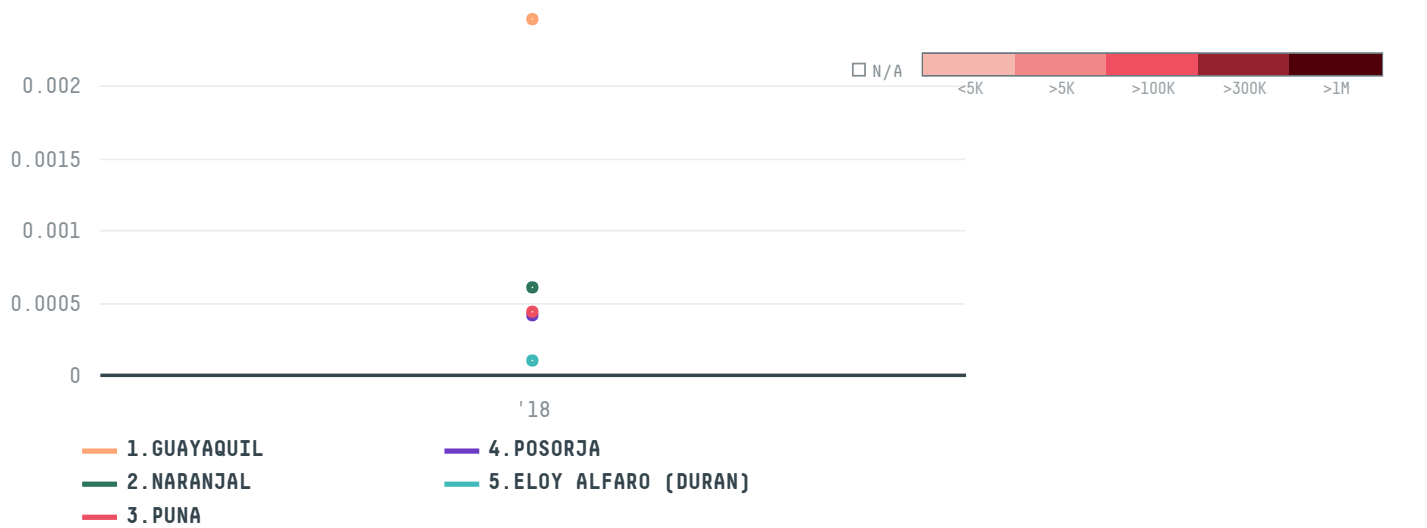

TOP DESTINATION COUNTRIES OF SHRIMP EXPORTED BY INDUSTRIA CAMARONERA DE PANAMA INDUCAPA S A:

Trase is a partnership between

In collaboration with

Donors

This website uses cookies to provide you with an improved user experience. By continuing to browse this site, you consent to the use of cookies and similar technologies. Please visit our [privacy policy](#) for further details.

I AGREE