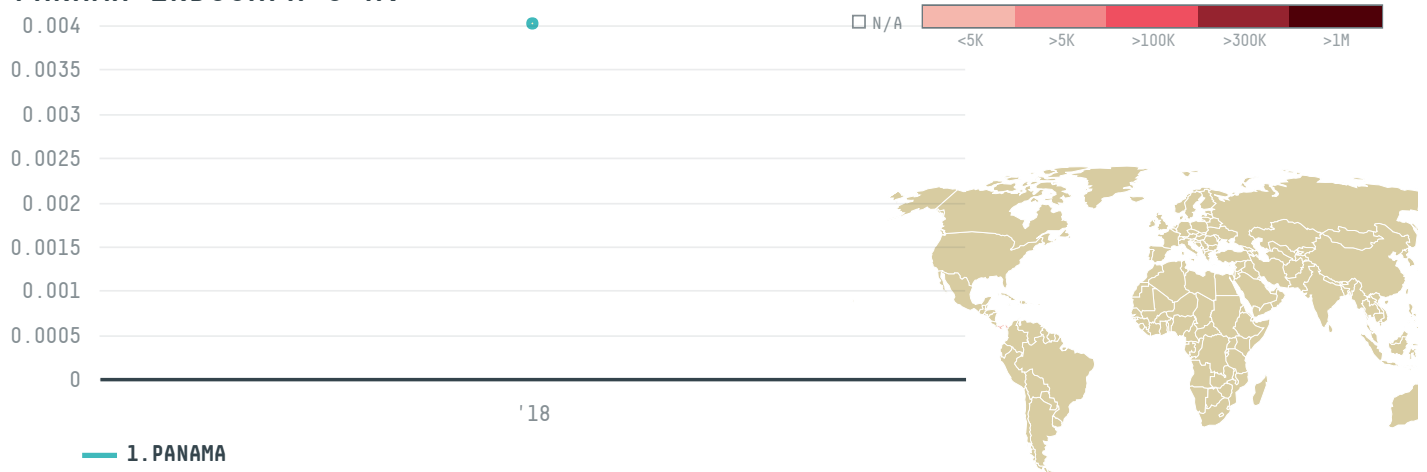

TOP DESTINATION COUNTRIES OF SHRIMP EXPORTED BY INDUSTRIA CAMARONERA DE PANAMA INDUCAPA S A:

Trase is a partnership between

In collaboration with

Donors

This website uses cookies to provide you with an improved user experience. By continuing to browse this site, you consent to the use of cookies and similar technologies. Please visit our [privacy policy](#) for further details.

I AGREE