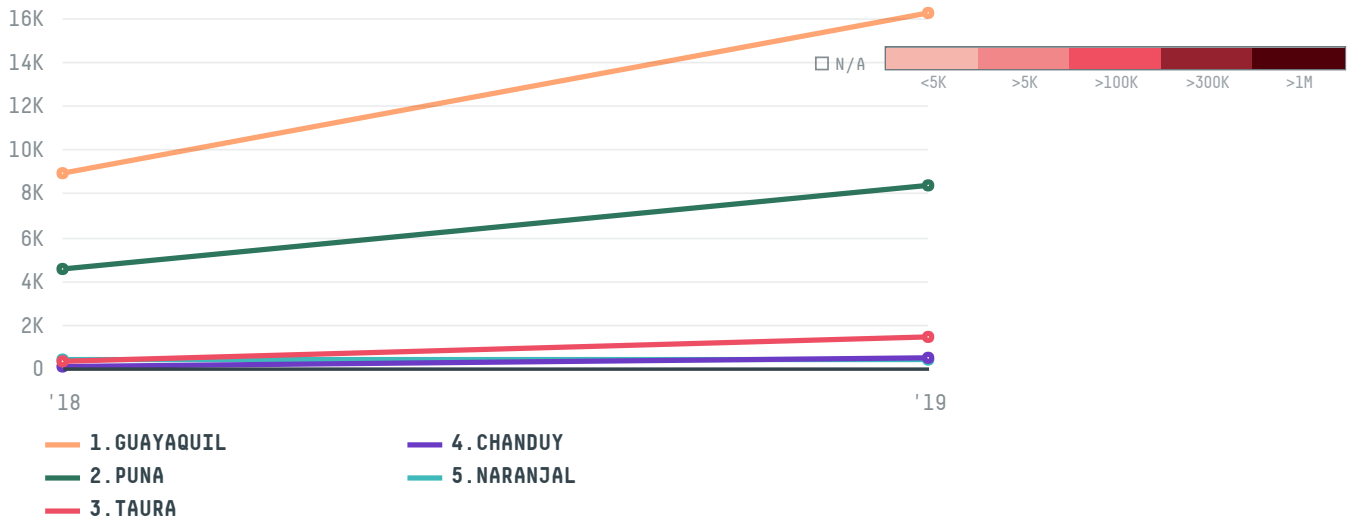

Trase is a partnership between

In collaboration with

and many other organizations and individuals.

Donors

[Terms of Use](#) · [Privacy policy](#) · [Cookie policy](#) · [Contact us](#)

This website uses cookies to provide you with an improved user experience. By continuing to browse this site, you consent to the use of cookies and similar technologies. Please visit our [privacy policy](#) for further details.

I AGREE