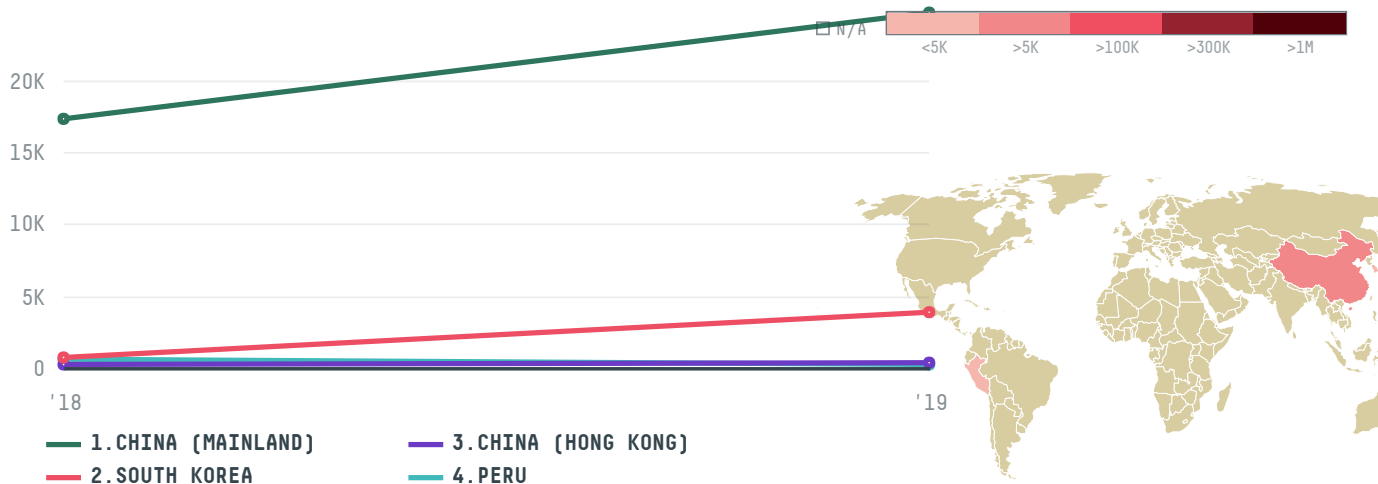

TOP DESTINATION COUNTRIES OF SHRIMP EXPORTED BY CHINA CTEXIC CORPORATION:

This website uses cookies to provide you with an improved user experience. By continuing to browse this site, you consent to the use of cookies and similar technologies. Please visit our [privacy policy](#) for further details.

I AGREE