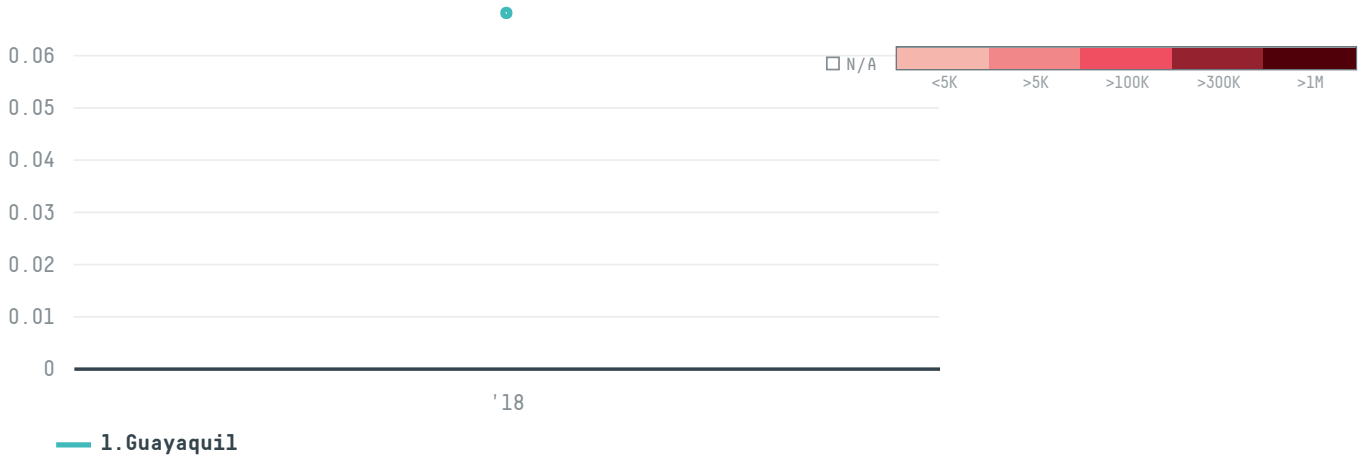

Trase is a partnership between

In collaboration with

and many other organizations and individuals.

Donors

[Terms of Use](#) · [Privacy policy](#) · [Cookie policy](#) · [Contact us](#)

This website uses cookies to provide you with an improved user experience. By continuing to browse this site, you consent to the use of cookies and similar technologies. Please visit our [privacy policy](#) for further details.

I AGREE