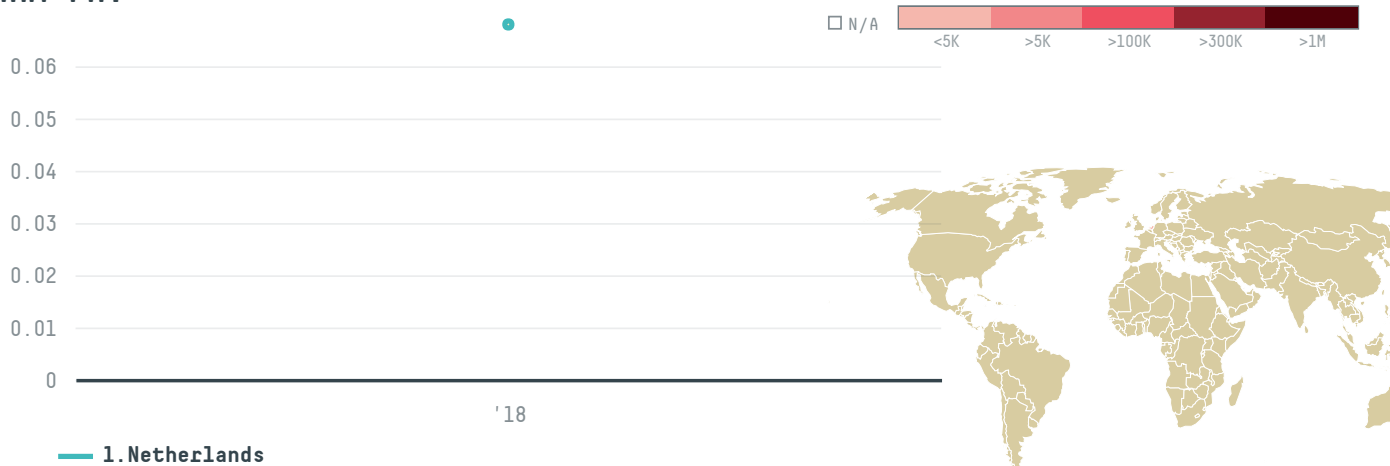

TOP DESTINATION COUNTRIES OF SHRIMP EXPORTED BY KUEHNE NAGEL AG CO KG KN HAM FA:

This website uses cookies to provide you with an improved user experience. By continuing to browse this site, you consent to the use of cookies and similar technologies. Please visit our [privacy policy](#) for further details.

I AGREE