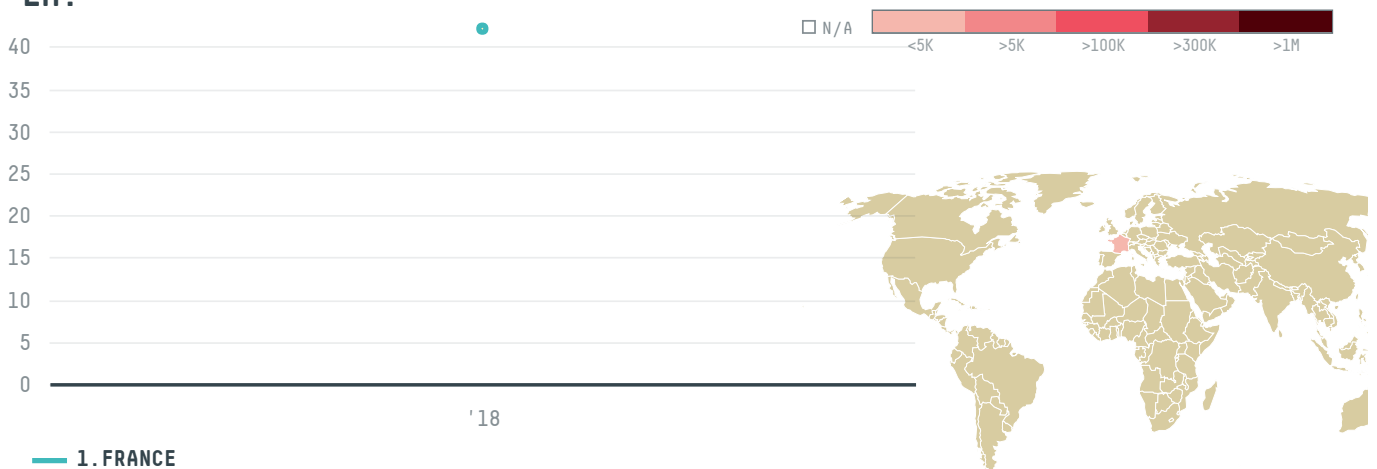

trase

FRANCO PORTUGAISE PRODUITS DE LA

ACTIVITY: **Importer** COMMODITY: **Shrimp** COUNTRY: **Ecuador**

YEAR: **2018**

FRANCO PORTUGAISE PRODUITS DE LA was the 585th largest importer of shrimp from ECUADOR in 2018, accounting for 42 tons. As an importer, FRANCO PORTUGAISE PRODUITS DE LA sources from 25 parishes, or 58% of the shrimp production parishes. The main destination of the shrimp imported by FRANCO PORTUGAISE PRODUITS DE LA is FRANCE, accounting for 100% of the total.

TOP DESTINATION COUNTRIES OF SHRIMP EXPORTED BY FRANCO PORTUGAISE PRODUITS DE LA:

This website uses cookies to provide you with an improved user experience. By continuing to browse this site, you consent to the use of cookies and similar technologies. Please visit our [privacy policy](#) for further details.