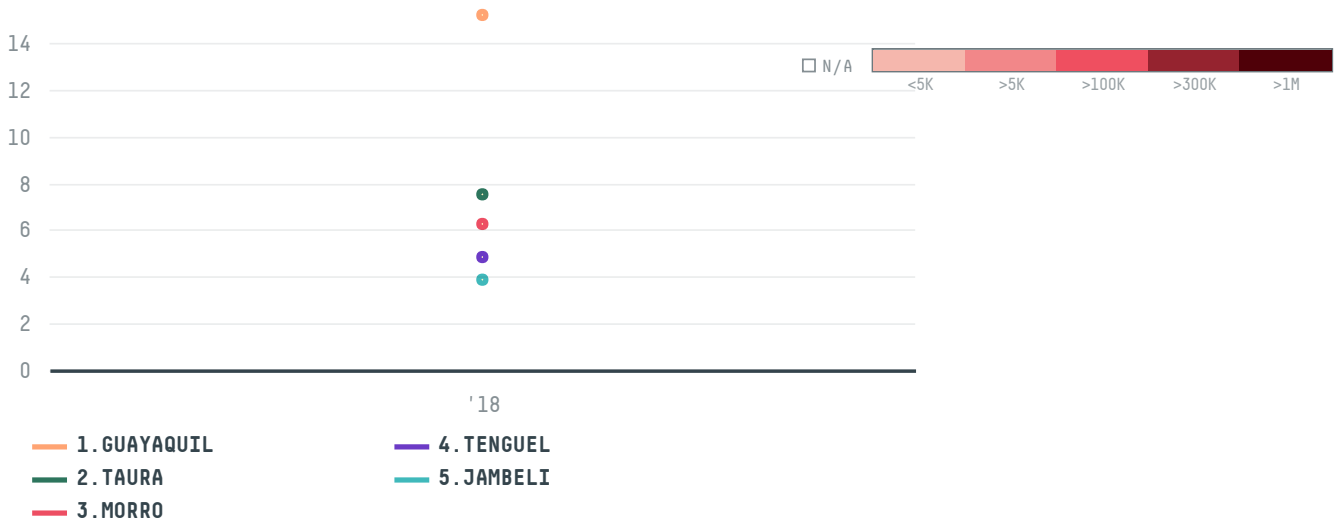

Trase is a partnership between

In collaboration with

and many other organizations and individuals.

Donors

[Terms of Use](#) · [Privacy policy](#) · [Cookie policy](#) · [Contact us](#)

This website uses cookies to provide you with an improved user experience. By continuing to browse this site, you consent to the use of cookies and similar technologies. Please visit our [privacy policy](#) for further details.

I AGREE