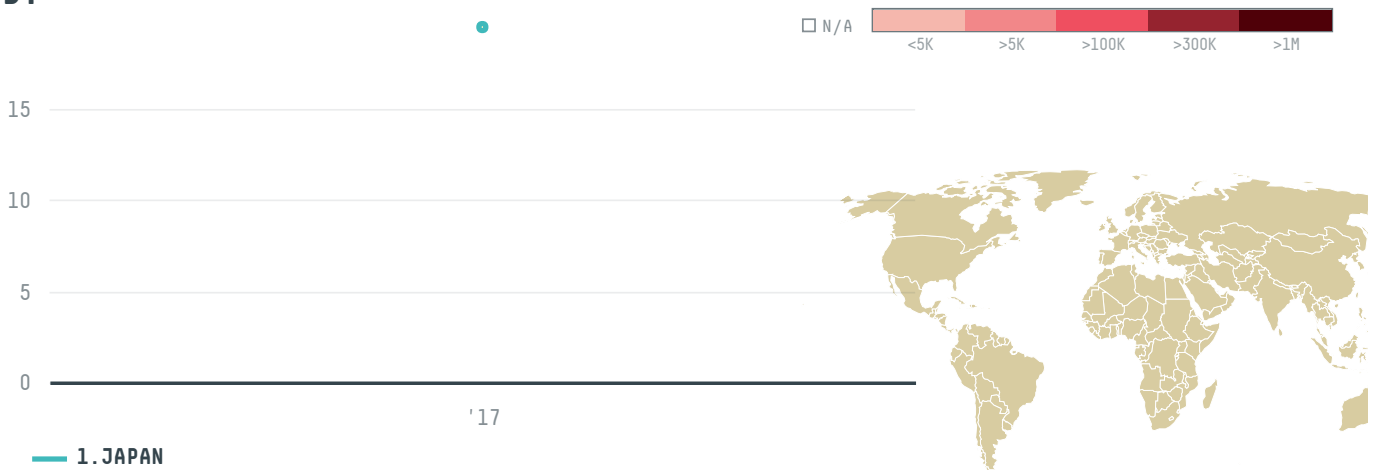

TOP DESTINATION COUNTRIES OF SHRIMP EXPORTED BY MADE OUT TO SHOKURYU CO LTD: