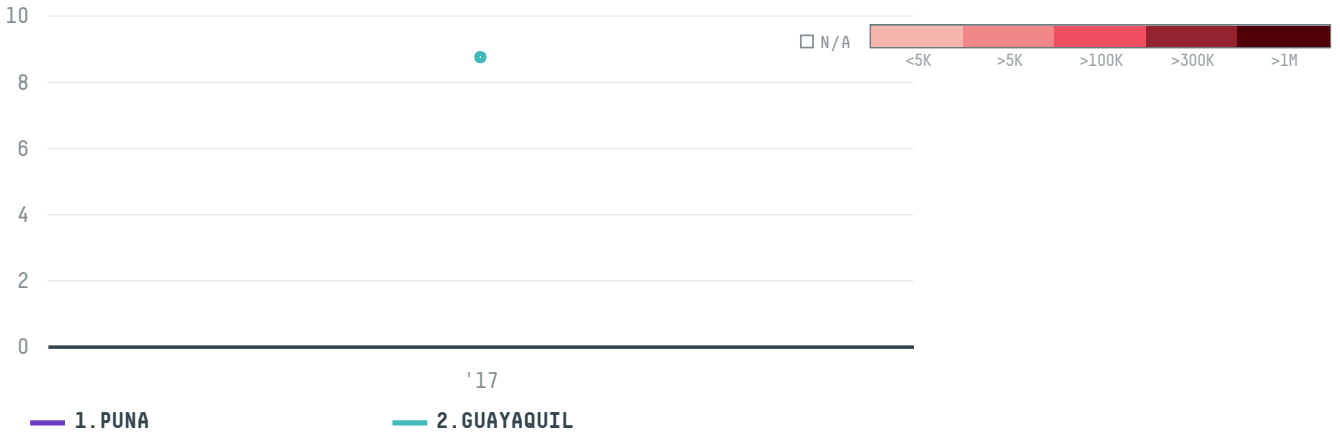

Further details.

Trase is a partnership between

In collaboration with

and many other organizations and individuals.

Donors

[Terms of Use](#) · [Privacy policy](#) · [Cookie policy](#) · [Contact us](#)