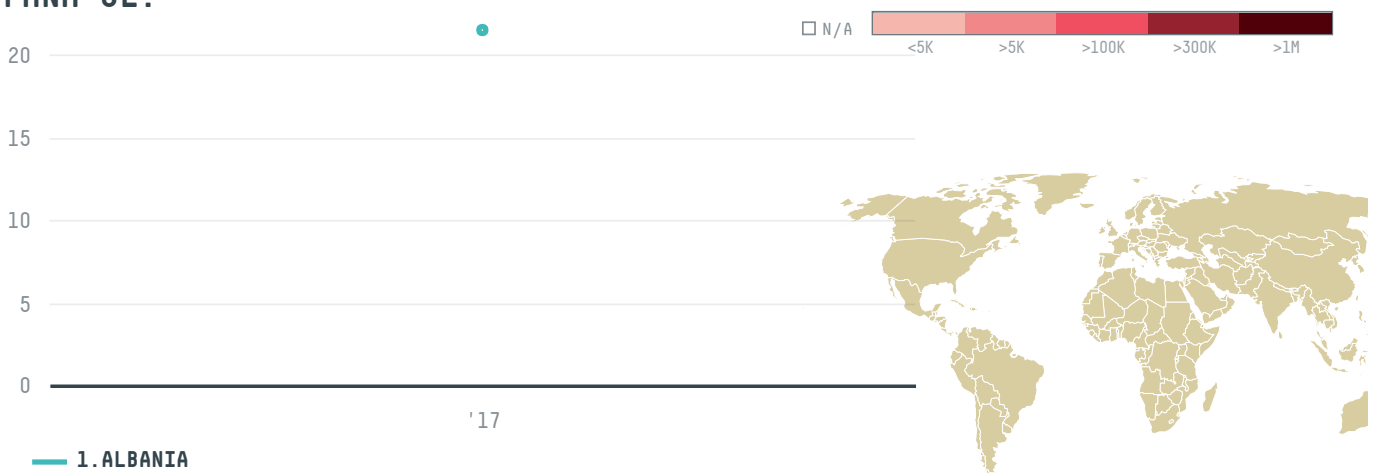

CORAL SH PK PESCANOVA ESPANA SL

ACTIVITY

Importer

COMMODITY

Shrimp

COUNTRY

Ecuador

YEAR

2017

CORAL SH PK PESCANOVA ESPANA SL was the 678th largest importer of shrimp from ECUADOR in 2017, accounting for 22 tons. As an importer, CORAL SH PK PESCANOVA ESPANA SL sources from 2 parishes, or 4% of the shrimp production parishes. The main destination of the shrimp imported by CORAL SH PK PESCANOVA ESPANA SL is ALBANIA, accounting for 100% of the total.

TOP DESTINATION COUNTRIES OF SHRIMP EXPORTED BY CORAL SH PK PESCANOVA ESPANA SL: