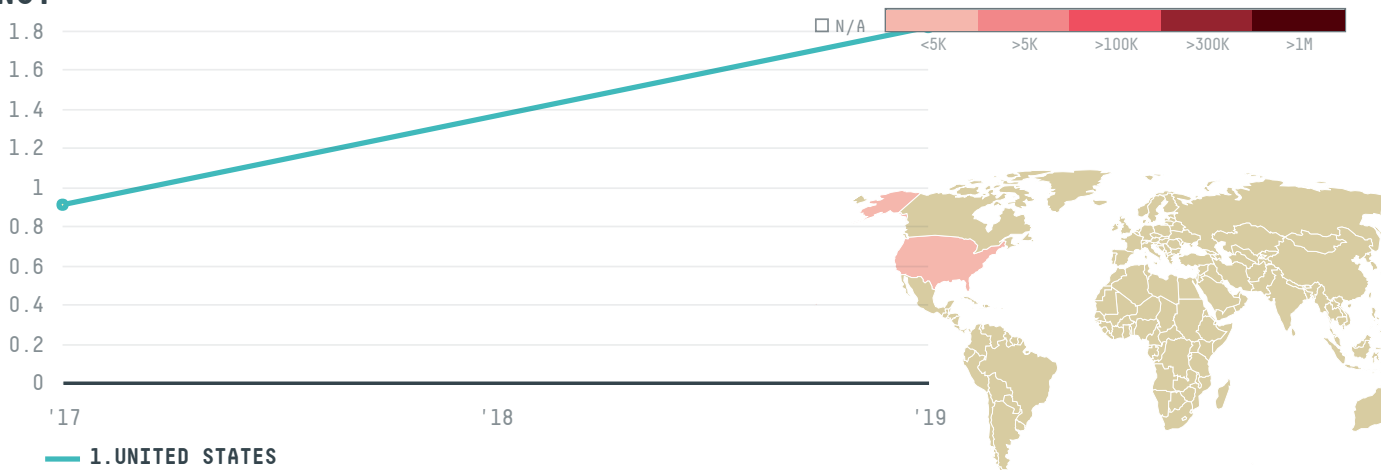

TOP DESTINATION COUNTRIES OF SHRIMP EXPORTED BY TROPICAL MARINE PRODUCTS INC:

This website uses cookies to provide you with an improved user experience. By continuing to browse this site, you consent to the use of cookies and similar technologies. Please visit our [privacy policy](#) for further details.

I AGREE