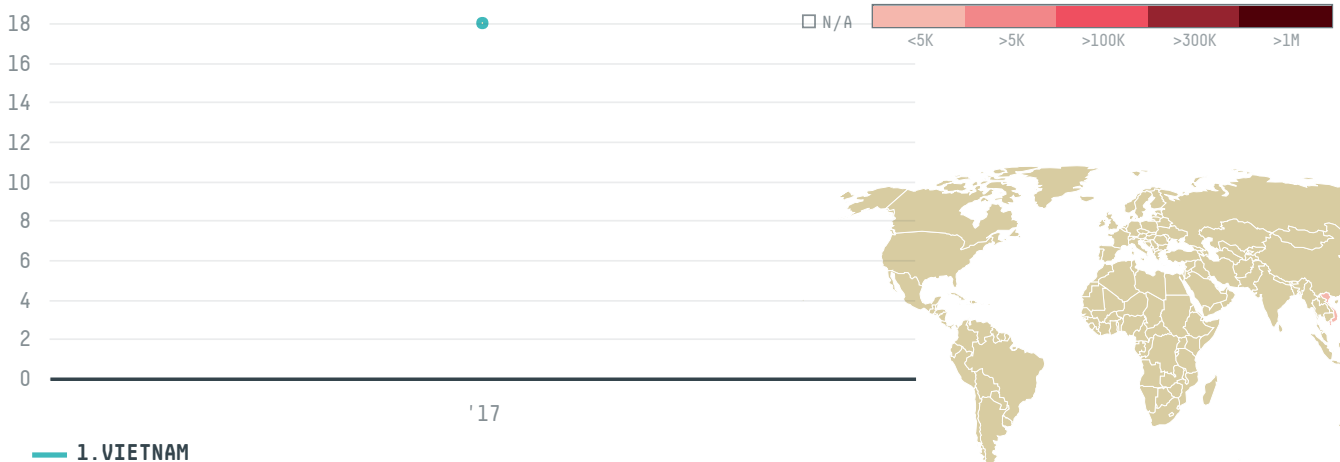

TOP DESTINATION COUNTRIES OF SHRIMP EXPORTED BY YIWU CITY QIHUI IMPORT Y EXPORT CO LTD:

This website uses cookies to provide you with an improved user experience. By continuing to browse this site, you consent to the use of cookies and similar technologies. Please visit our [privacy policy](#) for further details.

I AGREE