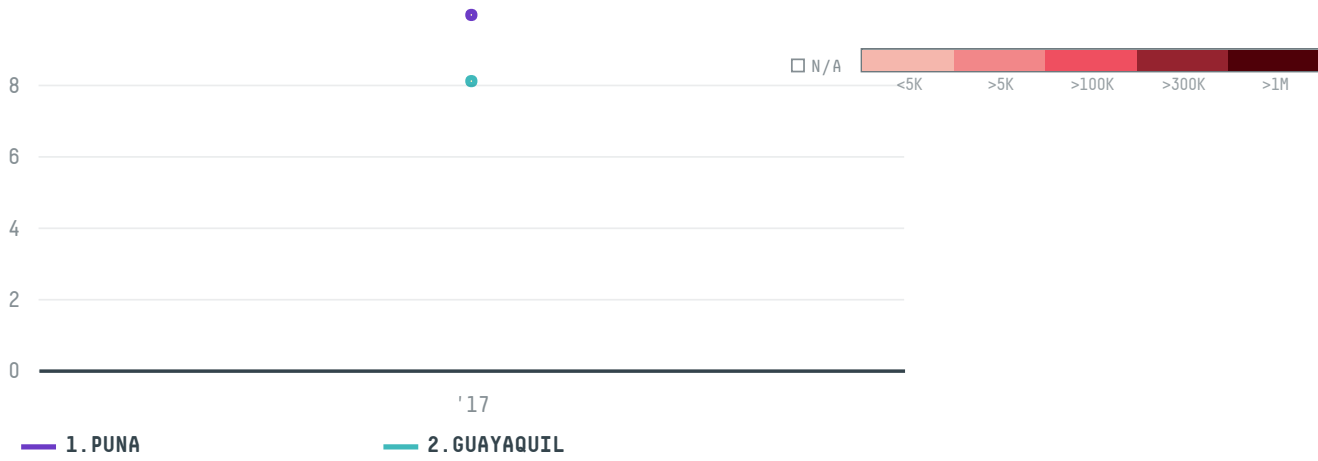

Trase is a partnership between

In collaboration with

and many other organizations and individuals.

Donors

[Terms of Use](#) · [Privacy policy](#) · [Cookie policy](#) · [Contact us](#)

This website uses cookies to provide you with an improved user experience. By continuing to browse this site, you consent to the use of cookies and similar technologies. Please visit our [privacy policy](#) for further details.

I AGREE