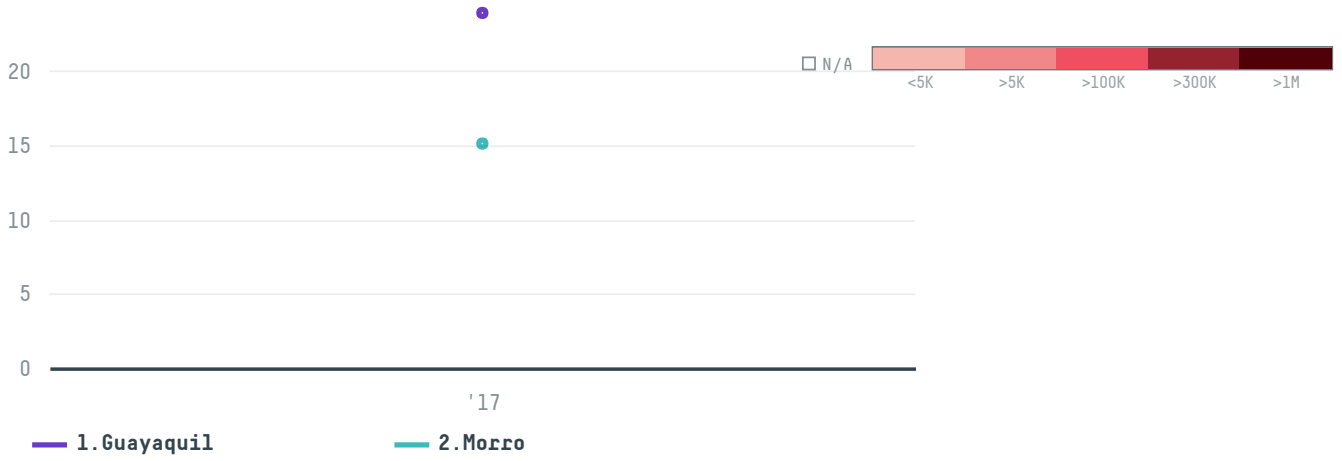

Trase is a partnership between

In collaboration with

and many other organizations and individuals.

Donors

[Terms of Use](#) · [Privacy policy](#) · [Cookie policy](#) · [Contact us](#)

This website uses cookies to provide you with an improved user experience. By continuing to browse this site, you consent to the use of cookies and similar technologies. Please visit our [privacy policy](#) for further details.

I AGREE