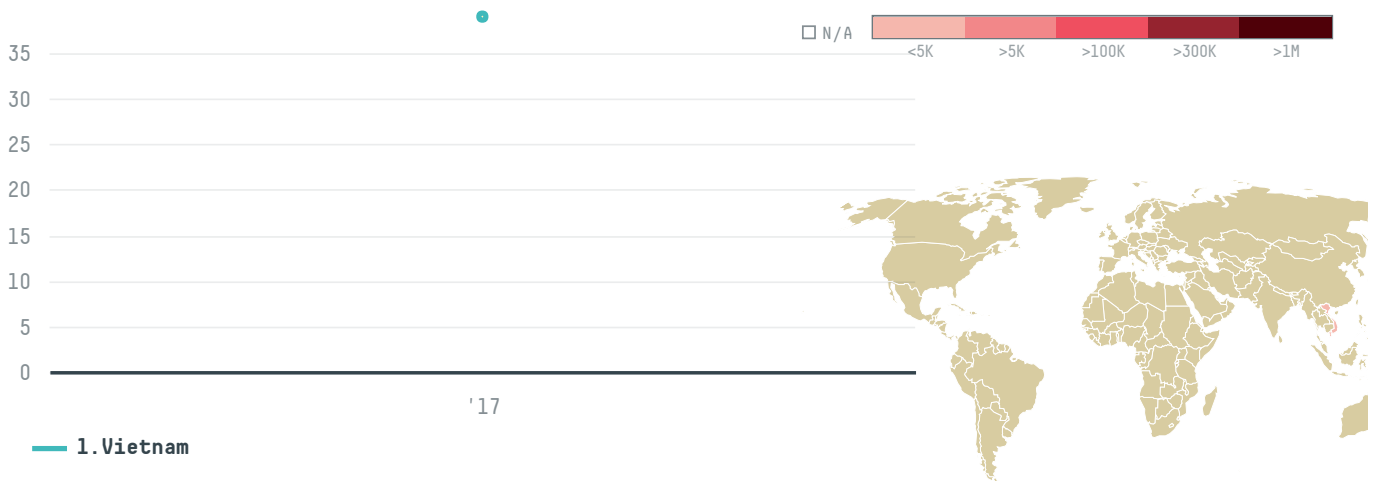

TOP DESTINATION COUNTRIES OF SHRIMP EXPORTED BY IZUMI COSMO CO LTD:

This website uses cookies to provide you with an improved user experience. By continuing to browse this site, you consent to the use of cookies and similar technologies. Please visit our [privacy policy](#) for further details.

I AGREE