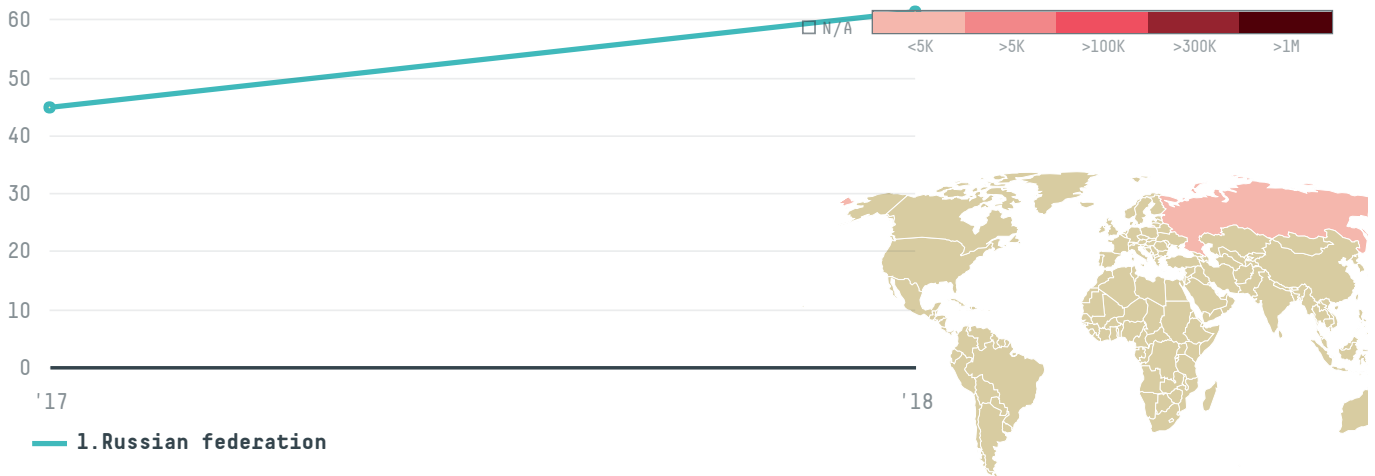

TOP DESTINATION COUNTRIES OF SHRIMP EXPORTED BY FISHPROMTORG LTD:

This website uses cookies to provide you with an improved user experience. By continuing to browse this site, you consent to the use of cookies and similar technologies. Please visit our [privacy policy](#) for further details.

I AGREE