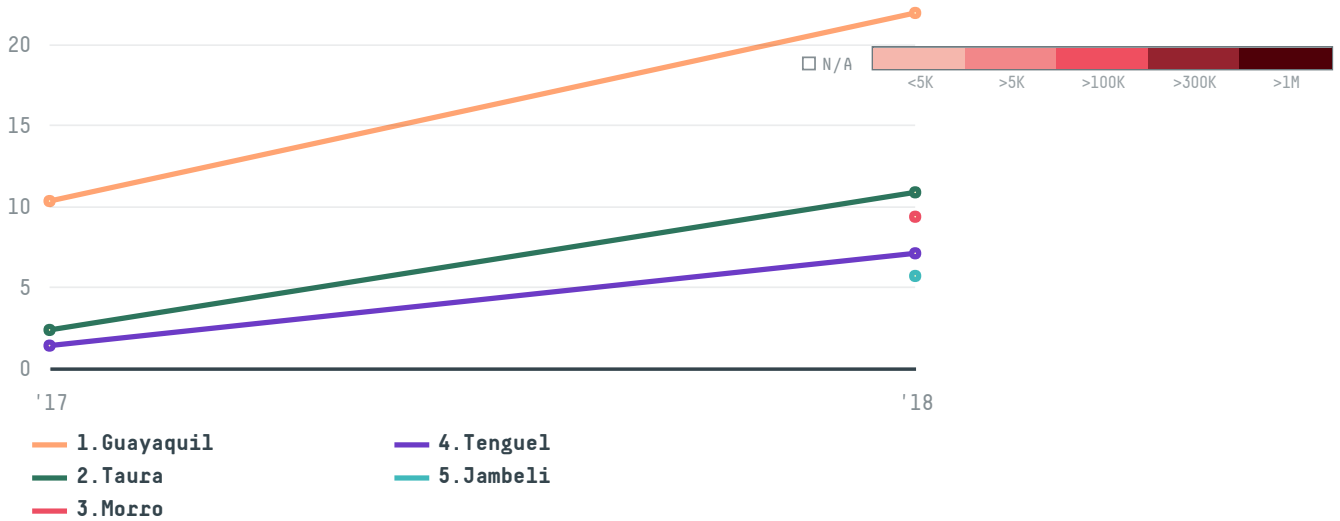

Trase is a partnership between

In collaboration with

and many other organizations and individuals.

Donors

[Terms of Use](#) · [Privacy policy](#) · [Cookie policy](#) · [Contact us](#)

This website uses cookies to provide you with an improved user experience. By continuing to browse this site, you consent to the use of cookies and similar technologies. Please visit our [privacy policy](#) for further details.

I AGREE