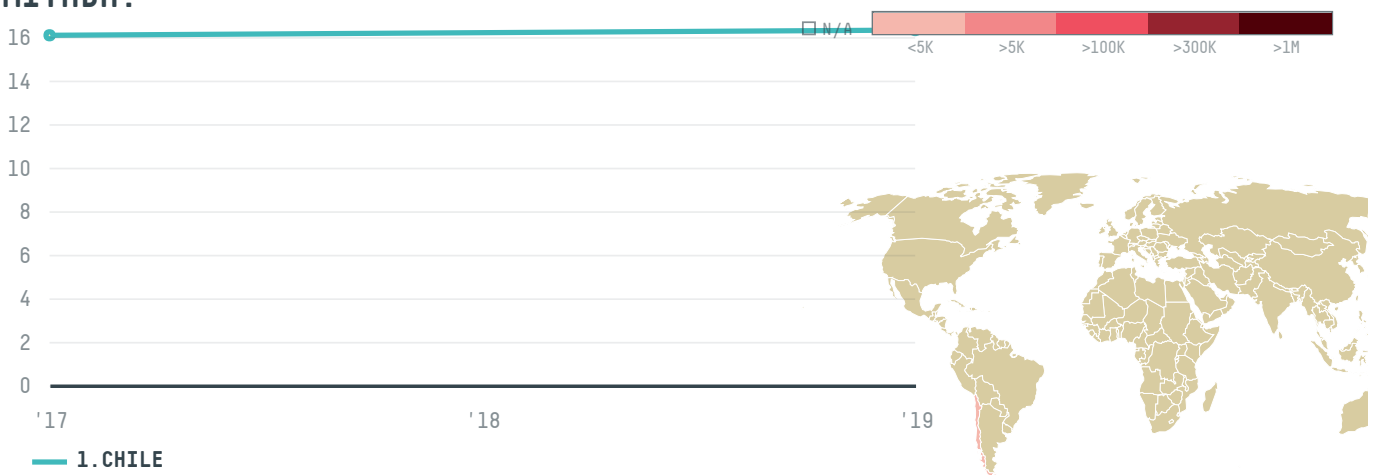

COMERCIAL DAERIM CHILE LIMITADA

ACTIVITY

Importer

COMMODITY

Shrimp

COUNTRY

Ecuador

YEAR

2019

COMERCIAL DAERIM CHILE LIMITADA was the 872nd largest importer of shrimp from ECUADOR in 2019, accounting for 16 tons. As an importer, COMERCIAL DAERIM CHILE LIMITADA sources from 2 parishes, or 5% of the shrimp production parishes. The main destination of the shrimp imported by COMERCIAL DAERIM CHILE LIMITADA is CHILE, accounting for 100% of the total.

TOP DESTINATION COUNTRIES OF SHRIMP EXPORTED BY COMERCIAL DAERIM CHILE LIMITADA: