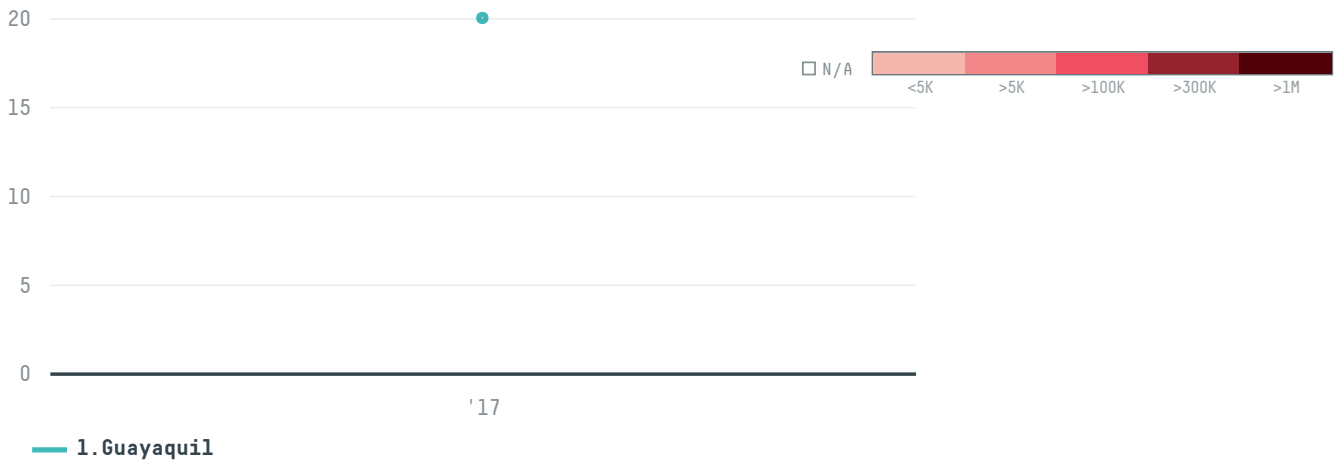

Trase is a partnership between

In collaboration with

and many other organizations and individuals.

Donors

[Terms of Use](#) · [Privacy policy](#) · [Cookie policy](#) · [Contact us](#)

This website uses cookies to provide you with an improved user experience. By continuing to browse this site, you consent to the use of cookies and similar technologies. Please visit our [privacy policy](#) for further details.

I AGREE