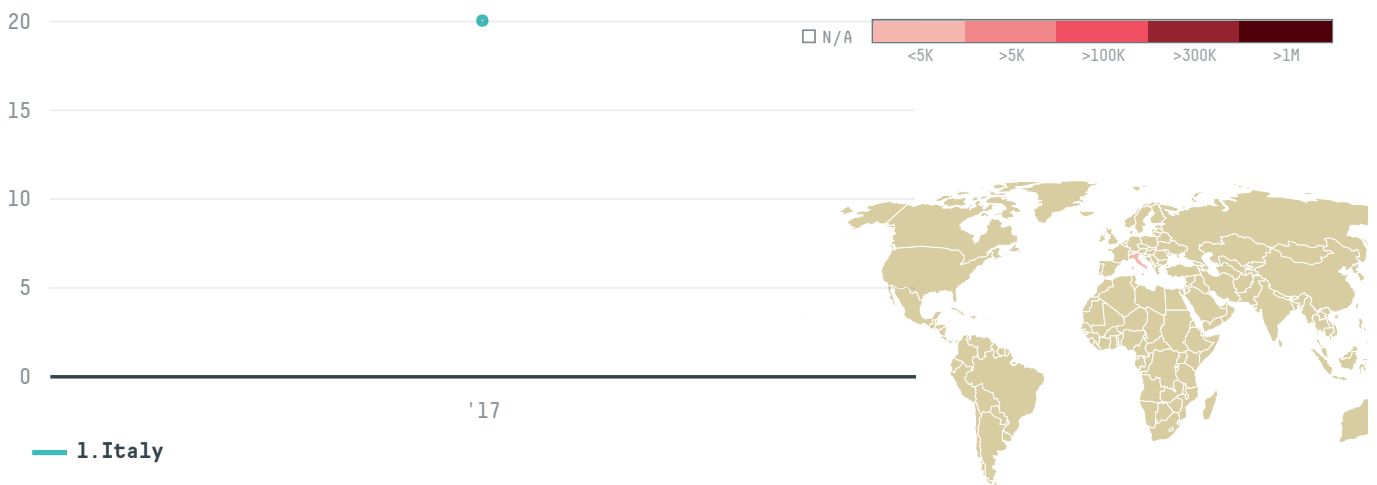

## INTERNATIONAL SHRIMP

ACTIVITY

**Importer**

COMMODITY

**Shrimp**

COUNTRY

**Ecuador**

YEAR

**2017**

INTERNATIONAL SHRIMP was the 710th largest importer of shrimp from ECUADOR in 2017, accounting for 20 tons. As an importer, INTERNATIONAL SHRIMP sources from 1 parishes, or 2% of the shrimp production parishes. The main destination of the shrimp imported by INTERNATIONAL SHRIMP is Italy, accounting for 100% of the total.

### TOP DESTINATION COUNTRIES OF SHRIMP EXPORTED BY INTERNATIONAL SHRIMP:

This website uses cookies to provide you with an improved user experience. By continuing to browse this site, you consent to the use of cookies and similar technologies. Please visit our [privacy policy](#) for further details.