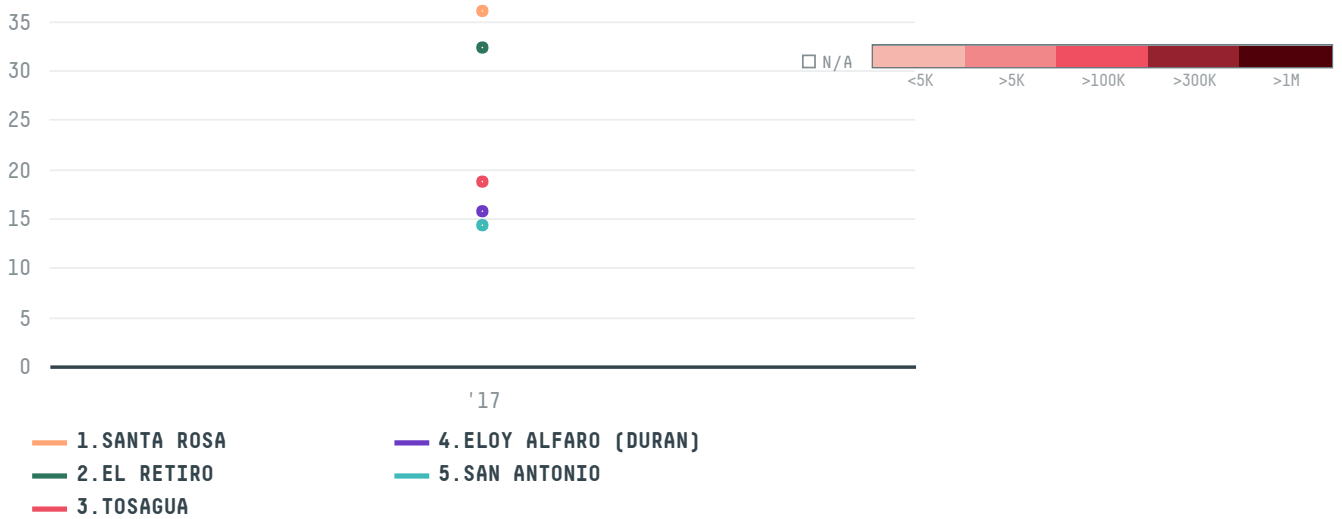

Trase is a partnership between

In collaboration with

and many other organizations and individuals.

Donors

[Terms of Use](#) · [Privacy policy](#) · [Cookie policy](#) · [Contact us](#)

This website uses cookies to provide you with an improved user experience. By continuing to browse this site, you consent to the use of cookies and similar technologies. Please visit our [privacy policy](#) for further details.

I AGREE