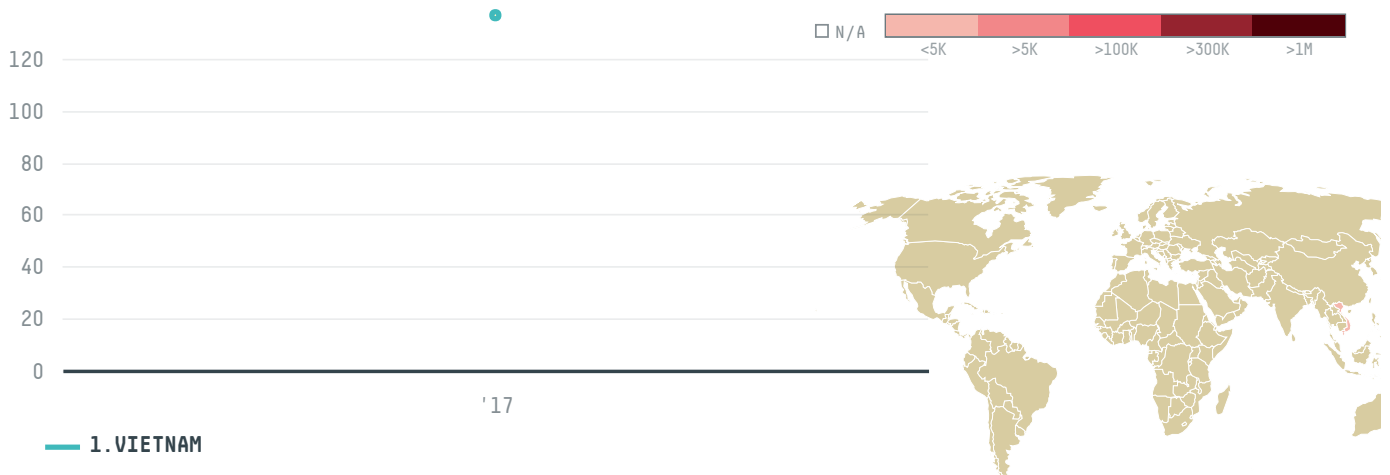

TOP DESTINATION COUNTRIES OF SHRIMP EXPORTED BY QUOC DAT COMPANY LIMITED:

This website uses cookies to provide you with an improved user experience. By continuing to browse this site, you consent to the use of cookies and similar technologies. Please visit our [privacy policy](#) for further details.

I AGREE