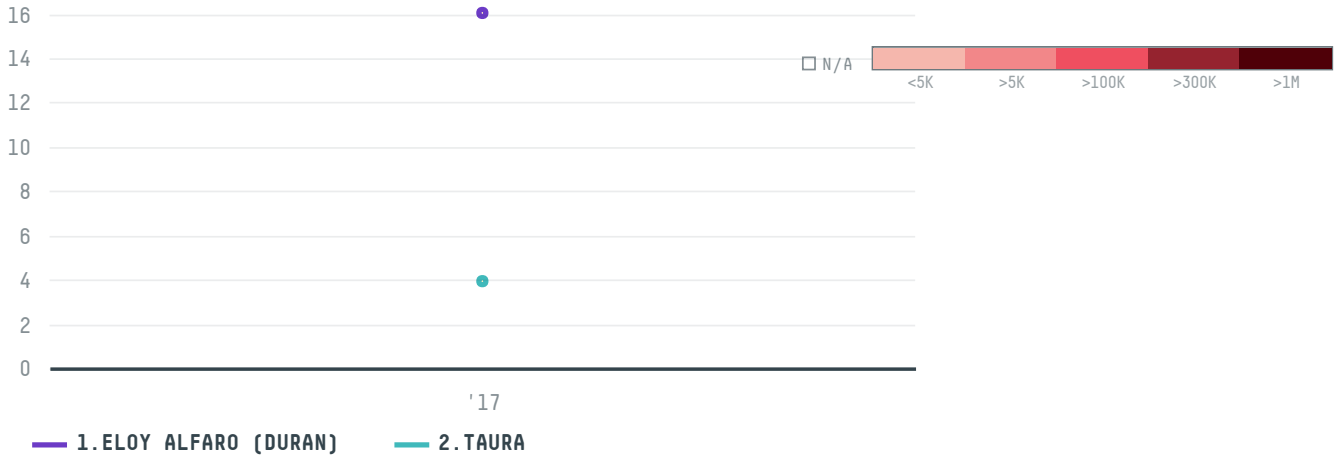

Trase is a partnership between

In collaboration with

and many other organizations and individuals.

Donors

[Terms of Use](#) · [Privacy policy](#) · [Cookie policy](#) · [Contact us](#)

This website uses cookies to provide you with an improved user experience. By continuing to browse this site, you consent to the use of cookies and similar technologies. Please visit our [privacy policy](#) for further details.

I AGREE