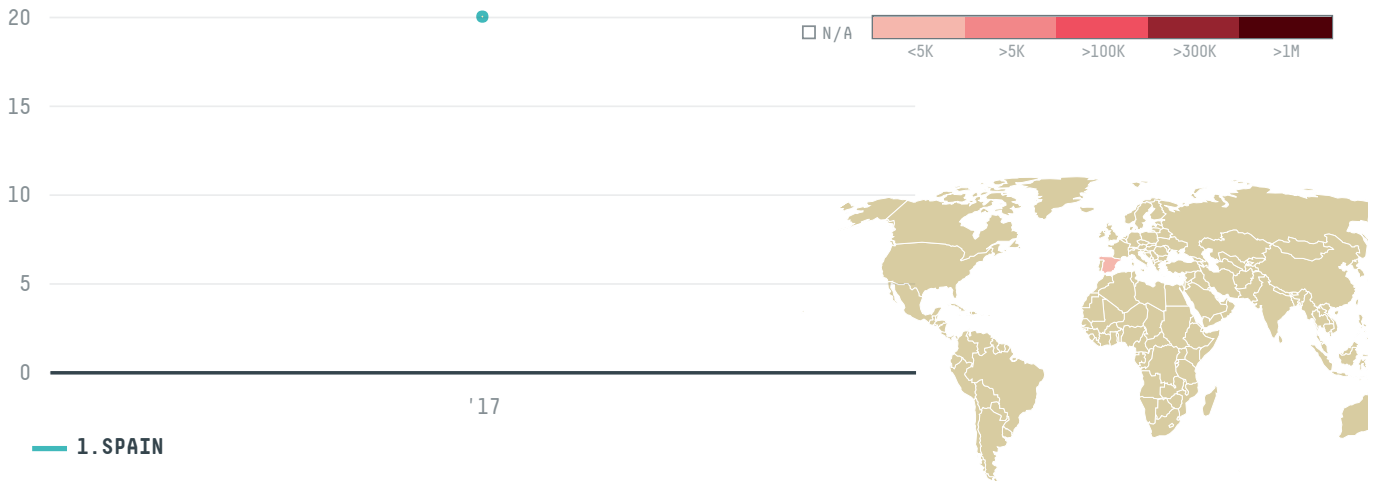

TOP DESTINATION COUNTRIES OF SHRIMP EXPORTED BY ARTICFISH IMPORT S L:

This website uses cookies to provide you with an improved user experience. By continuing to browse this site, you consent to the use of cookies and similar technologies. Please visit our [privacy policy](#) for further details.

I AGREE