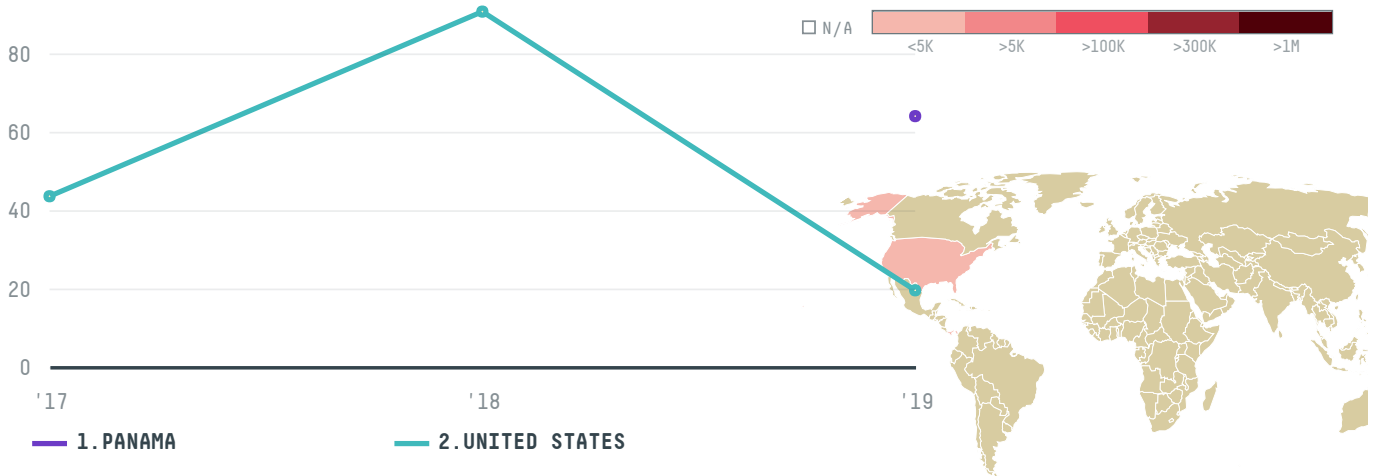

BLUE PACIFIC LLC

ACTIVITY

Importer

COMMODITY

Shrimp

COUNTRY

Ecuador

YEAR

2019

BLUE PACIFIC LLC was the 516th largest importer of shrimp from ECUADOR in 2019, accounting for 83 tons. This is a 8% decrease vs the previous year. As an importer, BLUE PACIFIC LLC sources from 2 parishes, or 5% of the shrimp production parishes. The main destination of the shrimp imported by BLUE PACIFIC LLC is PANAMA, accounting for 77% of the total.

TOP DESTINATION COUNTRIES OF SHRIMP EXPORTED BY BLUE PACIFIC LLC: