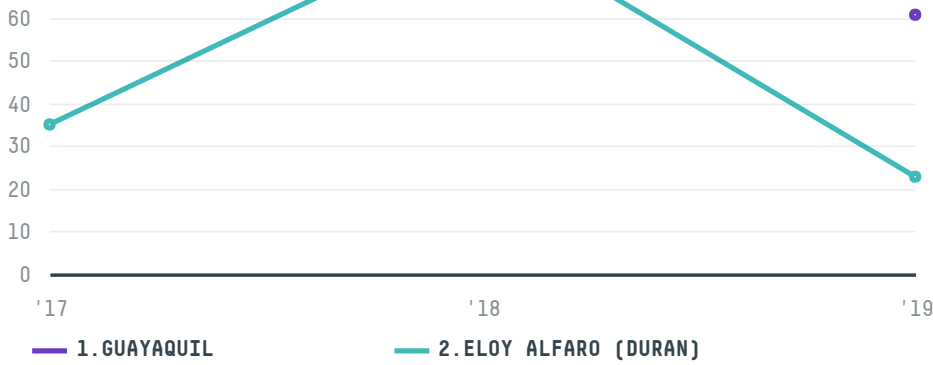

Trase is a partnership between

In close collaboration with many others.

[Click for more information about our partners and funders..](#)

Home

Resources

About

Supply Chains

Data Tools

Profiles

Logistics Maps

Downloads

Finance

Explore

Search

Watchlists

Methodology

FAQs

Insights

Yearbook

Collections

Publications

Sign up for our Newsletter

Enter your email...

[twitter link](#) [linkedin link](#)

[Terms of use](#) • [Privacy policy](#) • [Cookie policy](#)

This website uses cookies to provide you with an improved user experience. By continuing to browse this site, you consent to the use of cookies and similar technologies. Please visit our [privacy policy](#) for further details.

I understand