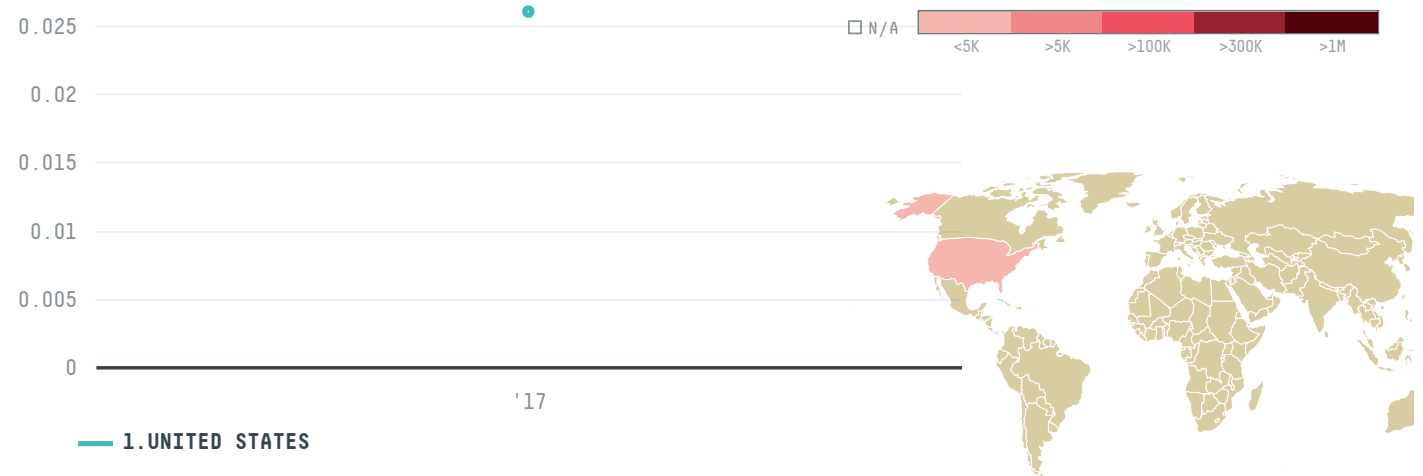

TOP DESTINATION COUNTRIES OF SHRIMP EXPORTED BY KOAM TRADE CORP:

This website uses cookies to provide you with an improved user experience. By continuing to browse this site, you consent to the use of cookies and similar technologies. Please visit our [privacy policy](#) for further details.

I AGREE