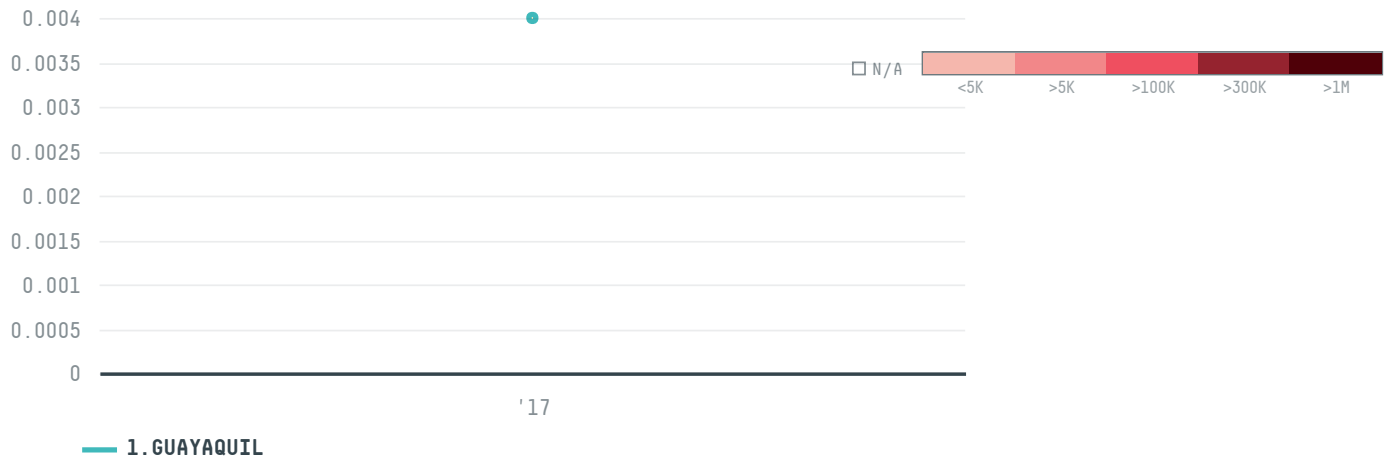

Trase is a partnership between

In collaboration with

and many other organizations and individuals.

Donors

[Terms of Use](#) · [Privacy policy](#) · [Cookie policy](#) · [Contact us](#)

This website uses cookies to provide you with an improved user experience. By continuing to browse this site, you consent to the use of cookies and similar technologies. Please visit our [privacy policy](#) for further details.

I AGREE