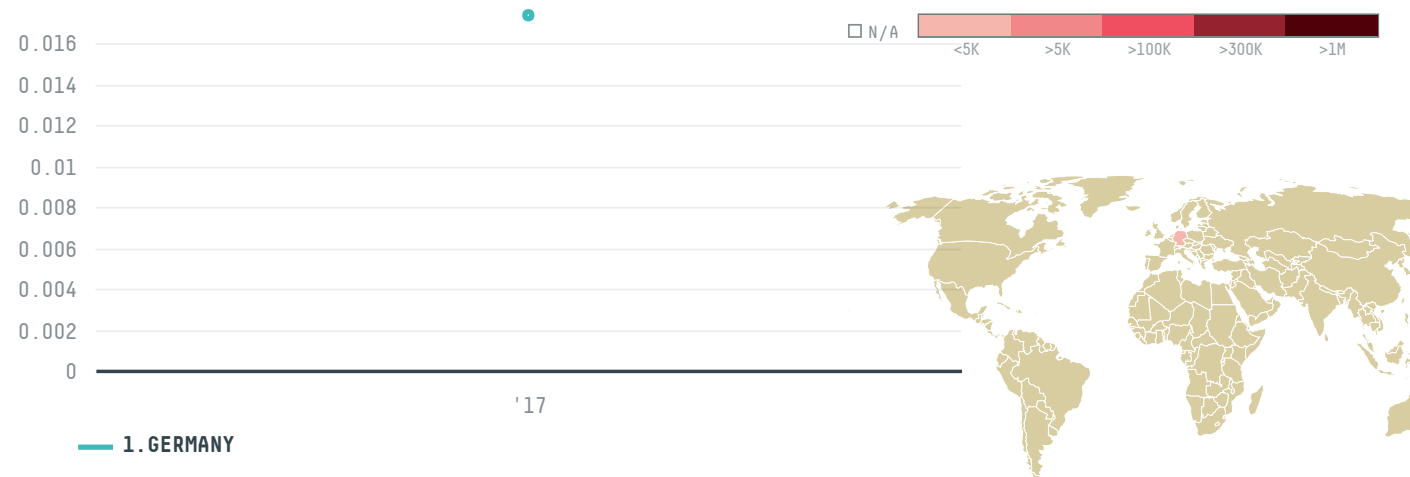

TOP DESTINATION COUNTRIES OF SHRIMP EXPORTED BY WYDRA INTERNATIONAL GMBH:

This website uses cookies to provide you with an improved user experience. By continuing to browse this site, you consent to the use of cookies and similar technologies. Please visit our [privacy policy](#) for further details.

I AGREE