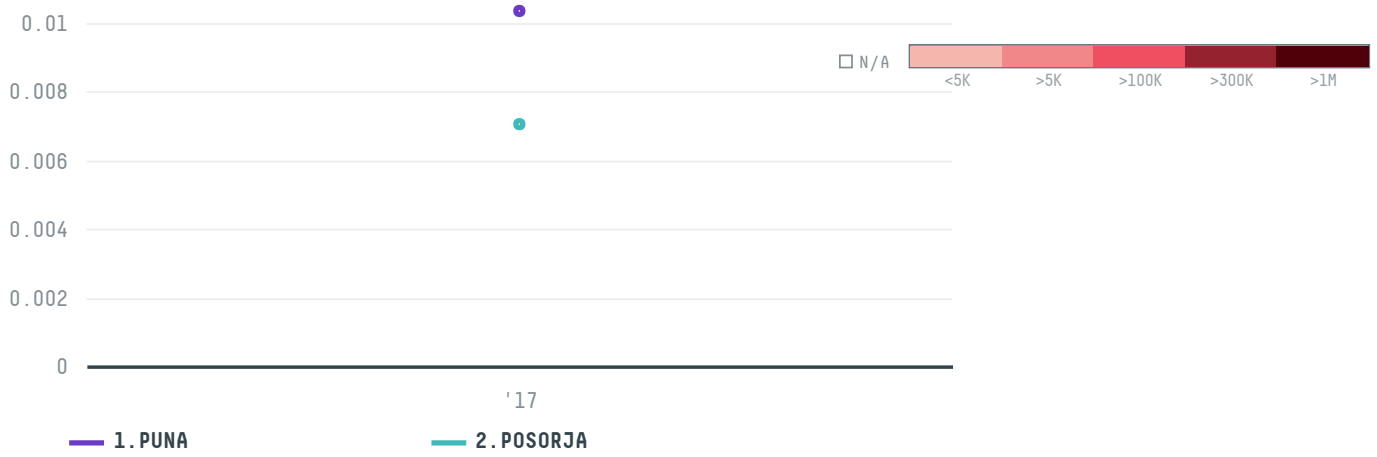

Trase is a partnership between

Stockholm Environment Institute

Global Canopy Programme

In collaboration with

vizzuality

The European Forest Institute

and many other organizations and individuals.

Donors

The Global Environment Facility

WWF

Europe

Gordon and Betty Moore Foundation

The Nature Conservancy

Department for International Development

Formas

Norway's International Climate and Forest Initiative (NICFI)

[Terms of Use](#) · [Privacy policy](#) · [Cookie policy](#) · [Contact us](#)

This website uses cookies to provide you with an improved user experience. By continuing to browse this site, you consent to the use of cookies and similar technologies. Please visit our [privacy policy](#) for further details.

I AGREE