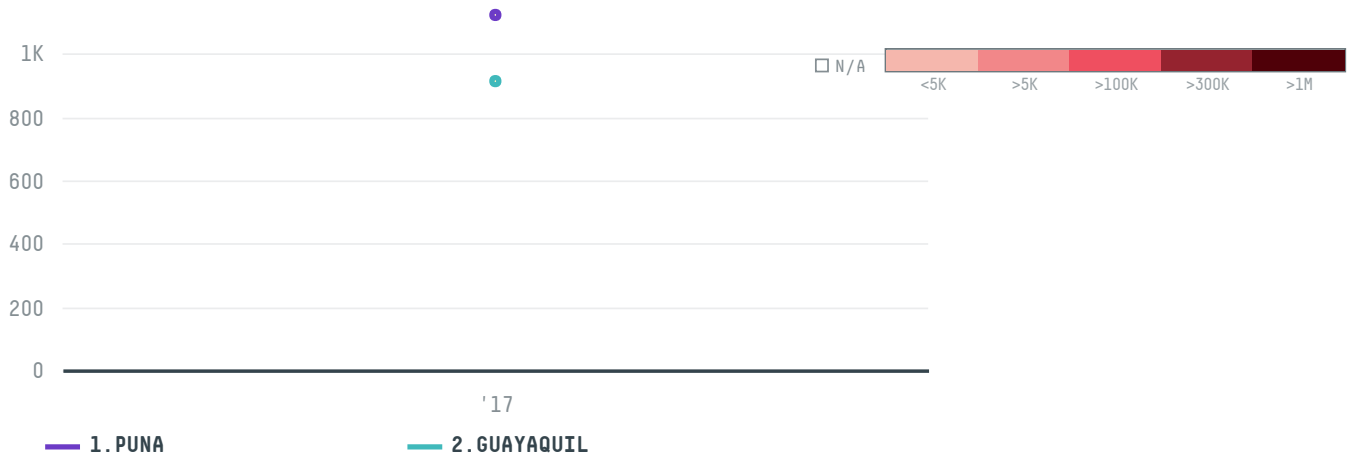

Trase is a partnership between

In collaboration with

and many other organizations and individuals.

Donors

[Terms of Use](#) · [Privacy policy](#) · [Cookie policy](#) · [Contact us](#)

This website uses cookies to provide you with an improved user experience. By continuing to browse this site, you consent to the use of cookies and similar technologies. Please visit our [privacy policy](#) for further details.

I AGREE