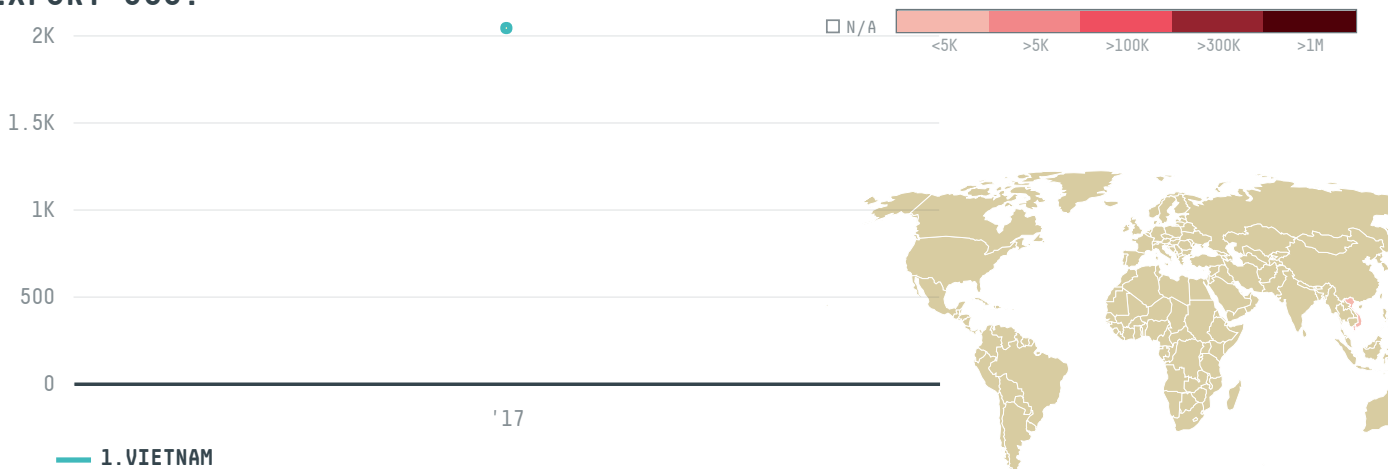

TOP DESTINATION COUNTRIES OF SHRIMP EXPORTED BY VILCON GENERAL IMPORT EXPORT JSC:

This website uses cookies to provide you with an improved user experience. By continuing to browse this site, you consent to the use of cookies and similar technologies. Please visit our [privacy policy](#) for further details.

I AGREE