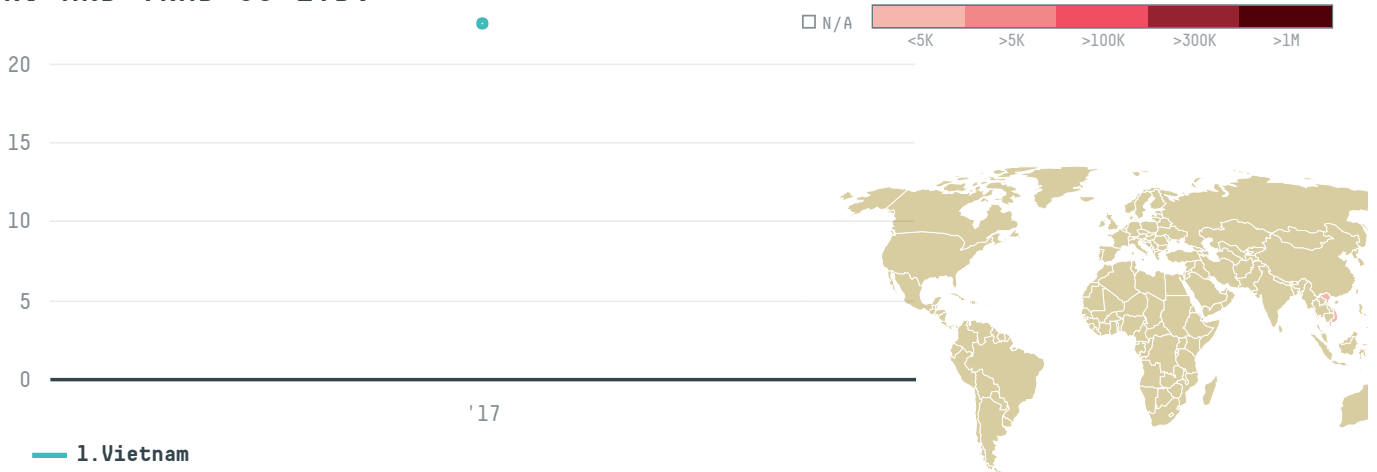

TOP DESTINATION COUNTRIES OF SHRIMP EXPORTED BY TRUNG VIET INVEST CONTRACT SERV AND TRAD CO LTD:

Trase is a partnership between

In collaboration with

Donors

This website uses cookies to provide you with an improved user experience. By continuing to browse this site, you consent to the use of cookies and similar technologies. Please visit our [privacy policy](#) for further details.

I AGREE