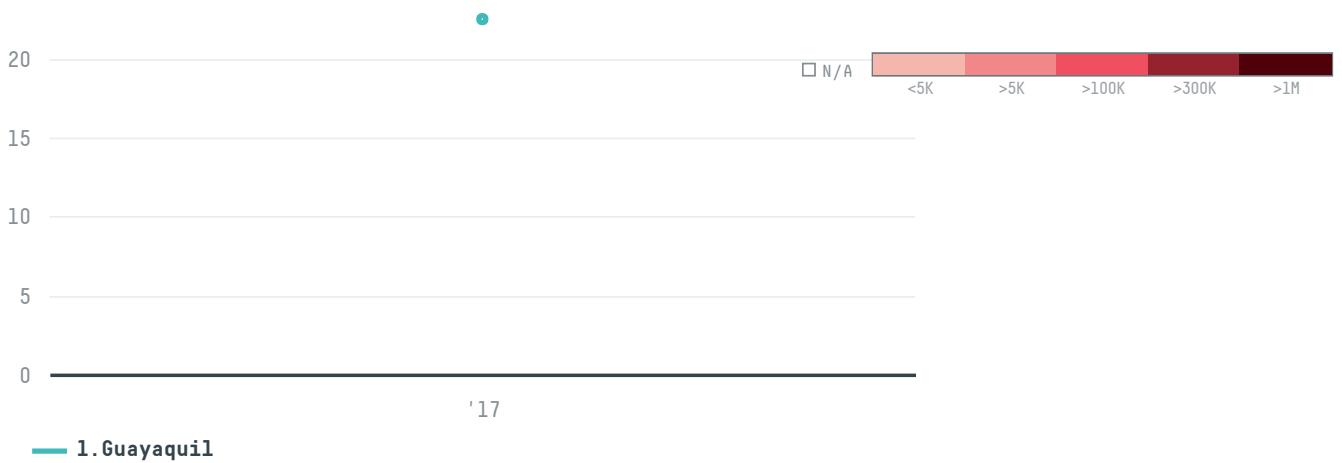

TOP DESTINATION COUNTRIES OF SHRIMP EXPORTED BY TRUNG VIET INVEST CONTRACT SERV AND TRAD CO LTD:

Trase is a partnership between

In collaboration with

Donors

This website uses cookies to provide you with an improved user experience. By continuing to browse this site, you consent to the use of cookies and similar technologies. Please visit our [privacy policy](#) for further details.

I AGREE