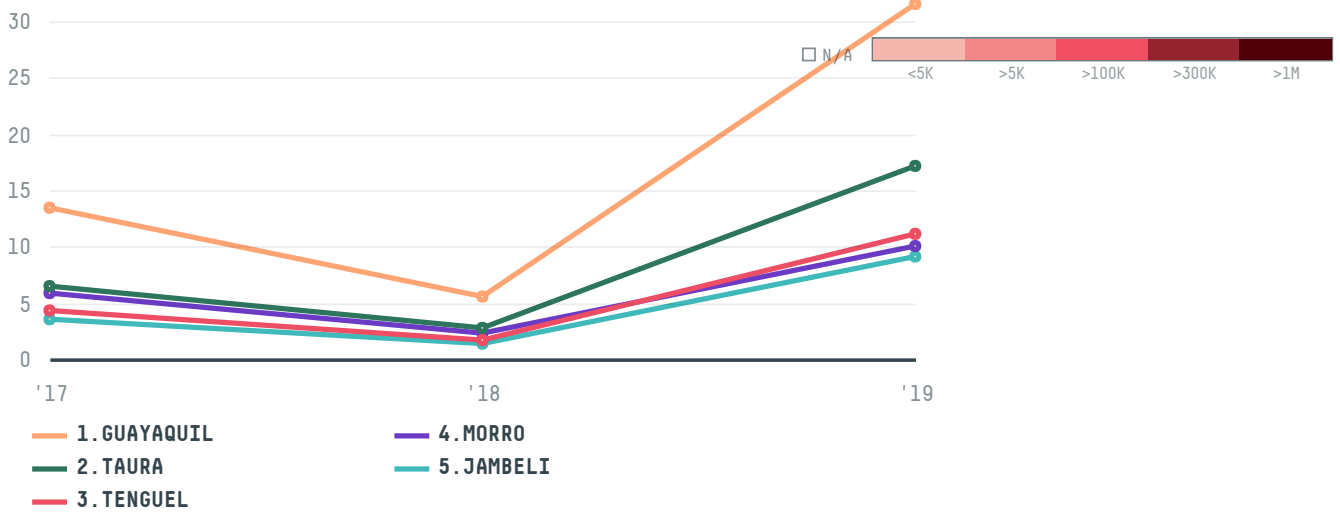

Trase is a partnership between

In collaboration with

and many other organizations and individuals.

Donors

[Terms of Use](#) · [Privacy policy](#) · [Cookie policy](#) · [Contact us](#)

This website uses cookies to provide you with an improved user experience. By continuing to browse this site, you consent to the use of cookies and similar technologies. Please visit our [privacy policy](#) for further details.

I AGREE