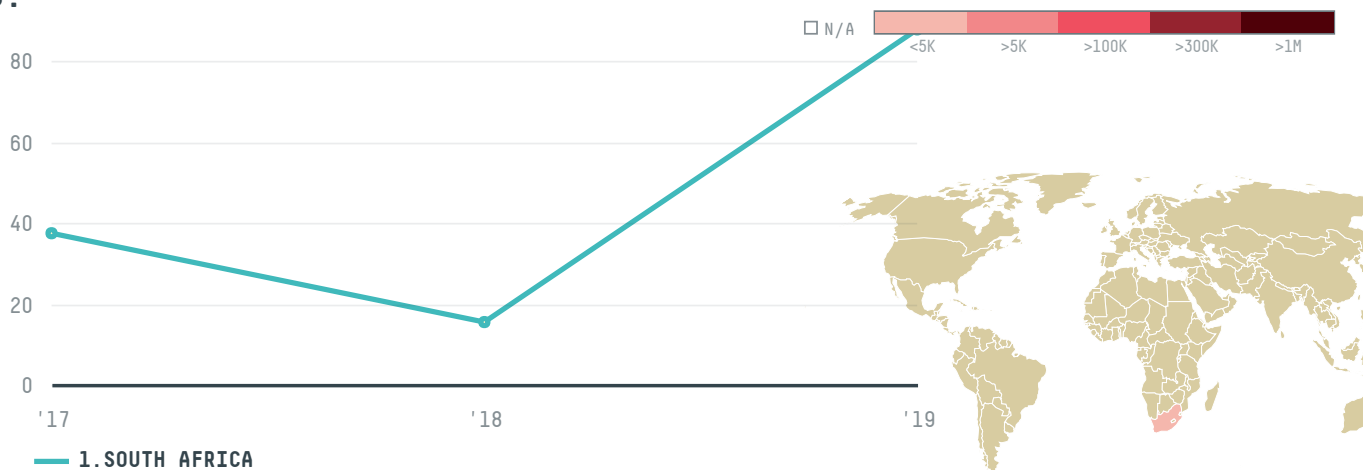

TOP DESTINATION COUNTRIES OF SHRIMP EXPORTED BY EVERGLORY INT TRADING SA CC:

This website uses cookies to provide you with an improved user experience. By continuing to browse this site, you consent to the use of cookies and similar technologies. Please visit our [privacy policy](#) for further details.

I AGREE