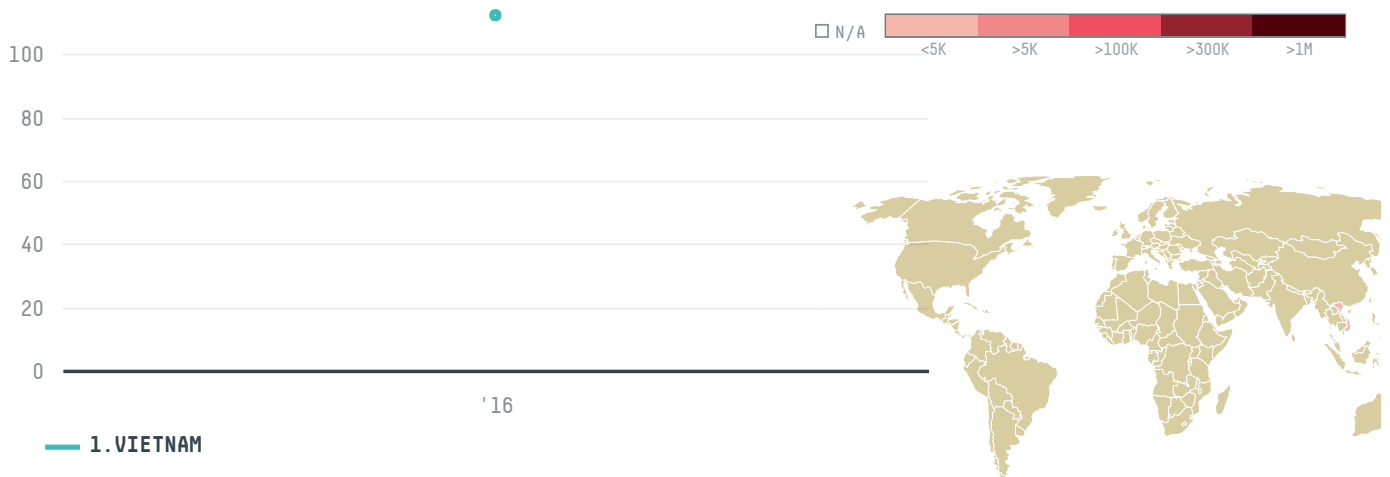

TOP DESTINATION COUNTRIES OF SHRIMP EXPORTED BY TRUNG THANH COMPANY ADDKM2: