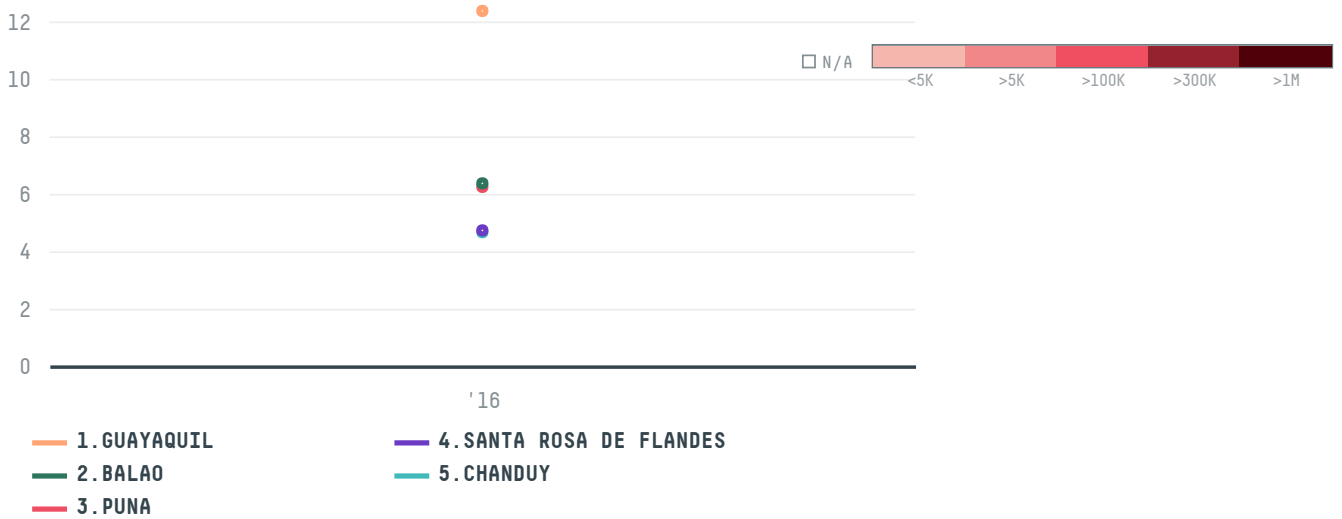

Trase is a partnership between

In collaboration with

and many other organizations and individuals.

Donors

[Terms of Use](#) · [Privacy policy](#) · [Cookie policy](#) · [Contact us](#)

This website uses cookies to provide you with an improved user experience. By continuing to browse this site, you consent to the use of cookies and similar technologies. Please visit our [privacy policy](#) for further details.

I AGREE