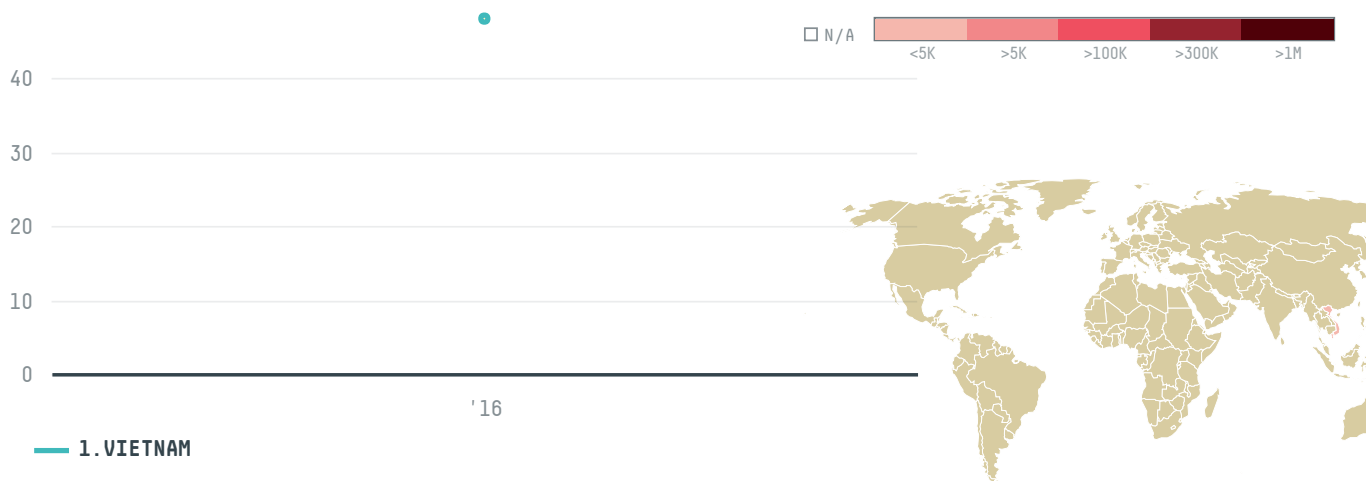

TOP DESTINATION COUNTRIES OF SHRIMP EXPORTED BY TAN DUC THANH CO TTD:

This website uses cookies to provide you with an improved user experience. By continuing to browse this site, you consent to the use of cookies and similar technologies. Please visit our [privacy policy](#) for further details.

I AGREE