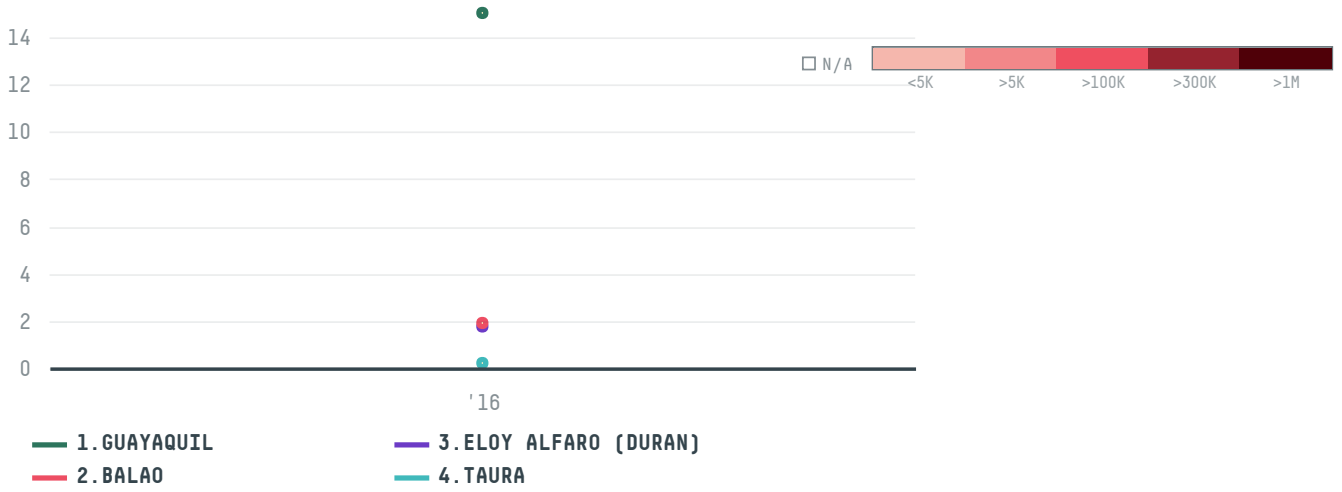

Trase is a partnership between

In collaboration with

and many other organizations and individuals.

Donors

[Terms of Use](#) · [Privacy policy](#) · [Cookie policy](#) · [Contact us](#)

This website uses cookies to provide you with an improved user experience. By continuing to browse this site, you consent to the use of cookies and similar technologies. Please visit our [privacy policy](#) for further details.

I AGREE