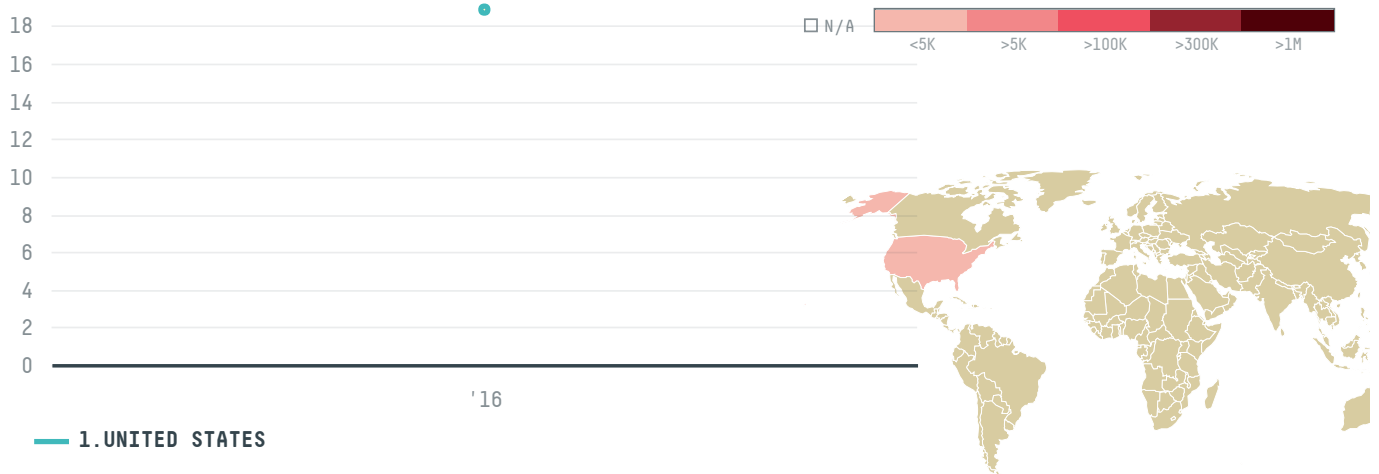

TOP DESTINATION COUNTRIES OF SHRIMP EXPORTED BY LITHIA SPRINGS GA 30122:

This website uses cookies to provide you with an improved user experience. By continuing to browse this site, you consent to the use of cookies and similar technologies. Please visit our [privacy policy](#) for further details.

I AGREE