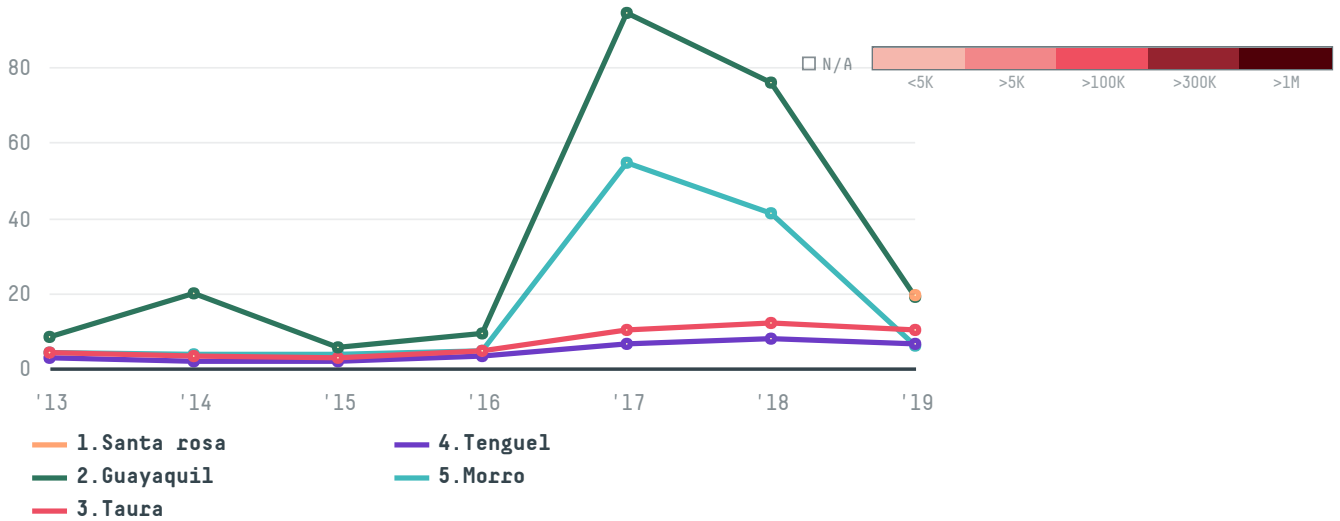

Trase is a partnership between

In collaboration with

and many other organizations and individuals.

Donors

[Terms of Use](#) · [Privacy policy](#) · [Cookie policy](#) · [Contact us](#)

This website uses cookies to provide you with an improved user experience. By continuing to browse this site, you consent to the use of cookies and similar technologies. Please visit our [privacy policy](#) for further details.

I AGREE