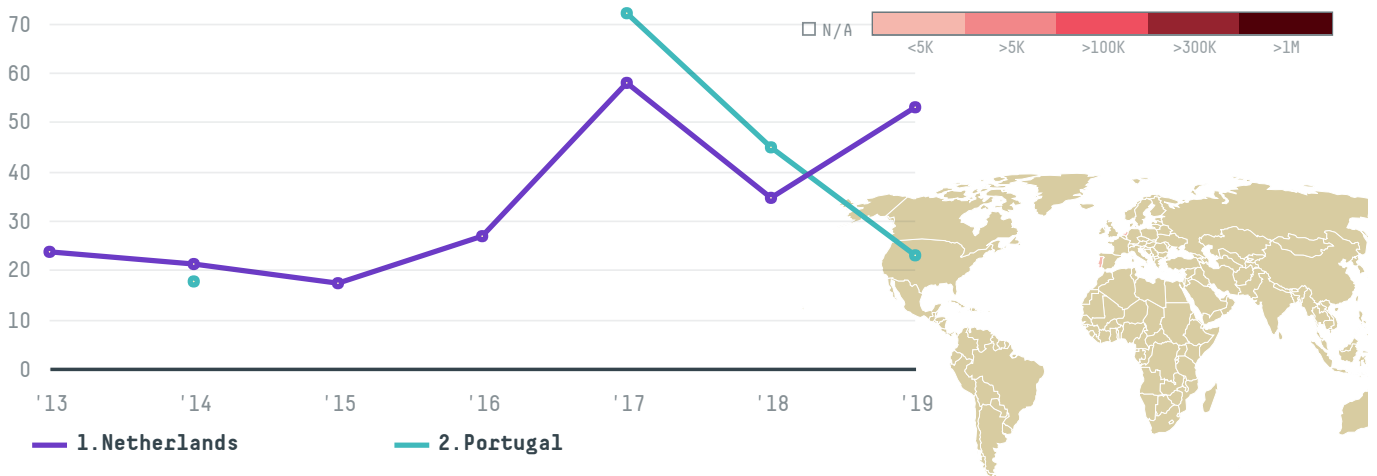

trase

SEAFOOD CONNECTION BV

ACTIVITY

Importer

COMMODITY

Shrimp

COUNTRY

Ecuador

YEAR

2019

SEAFOOD CONNECTION BV was the 542nd largest importer of shrimp from ECUADOR in 2019, accounting for 76 tons. This is a 50% decrease vs the previous year. As an importer, SEAFOOD CONNECTION BV sources from 18 parishes, or 46% of the shrimp production parishes. The main destination of the shrimp imported by SEAFOOD CONNECTION BV is Netherlands, accounting for 70% of the total.

TOP DESTINATION COUNTRIES OF SHRIMP EXPORTED BY SEAFOOD CONNECTION BV:

This website uses cookies to provide you with an improved user experience. By continuing to browse this site, you consent to the use of cookies and similar technologies. Please visit our [privacy policy](#) for further details.