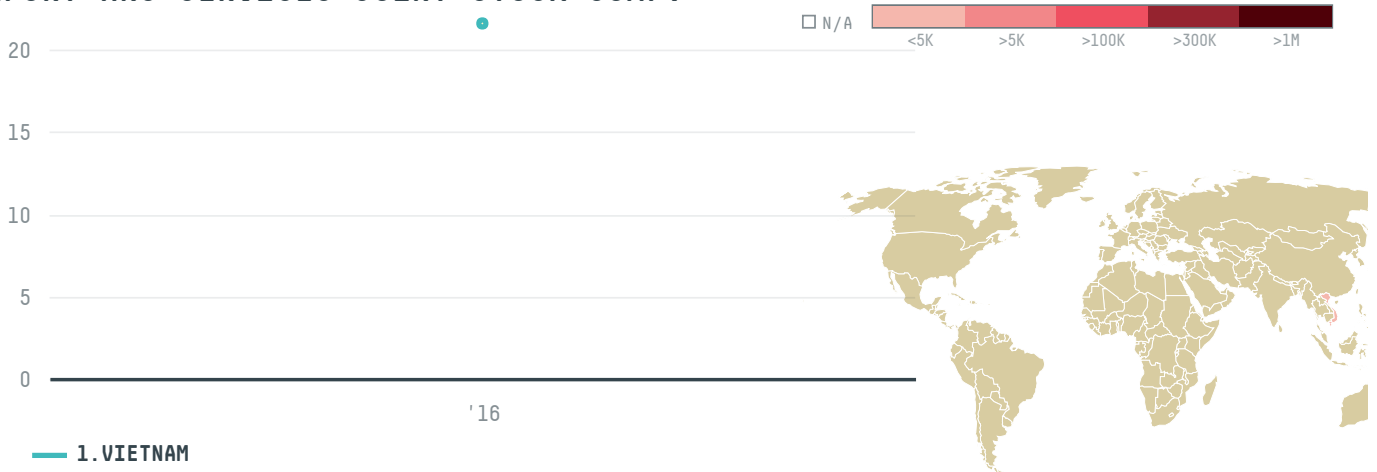

TOP DESTINATION COUNTRIES OF SHRIMP EXPORTED BY HAIPHONG TRADING IMPORT EXPORT ANS SERVICES JOINT STOCK COMP:

Trase is a partnership between

In collaboration with

Donors

This website uses cookies to provide you with an improved user experience. By continuing to browse this site, you consent to the use of cookies and similar technologies. Please visit our [privacy policy](#) for further details.

I AGREE