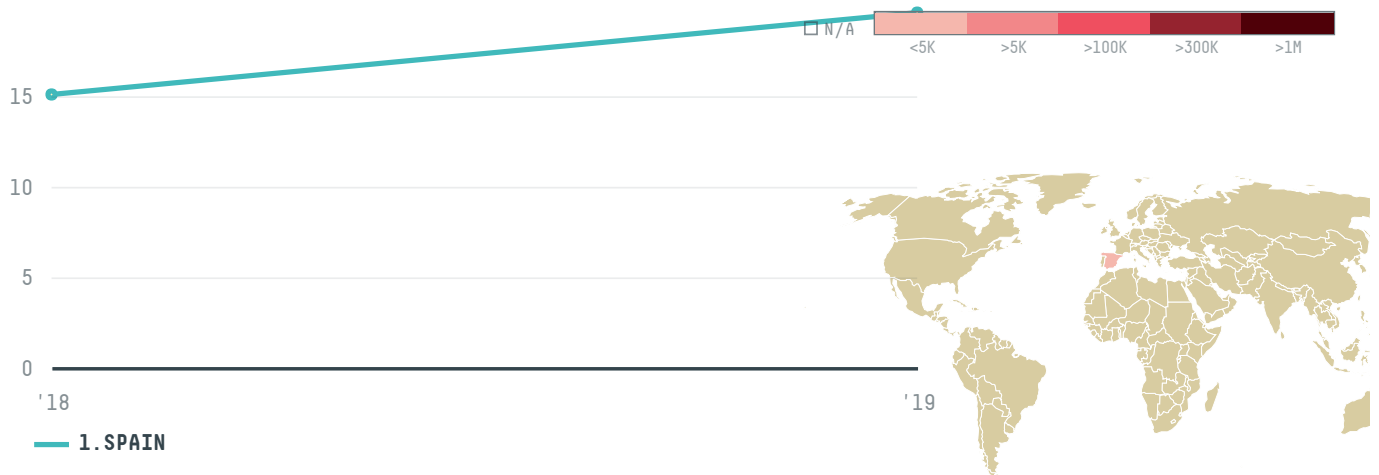

TOP DESTINATION COUNTRIES OF SHRIMP EXPORTED BY PESCATRADE SA RSI 1203409S:

This website uses cookies to provide you with an improved user experience. By continuing to browse this site, you consent to the use of cookies and similar technologies. Please visit our [privacy policy](#) for further details.

I AGREE