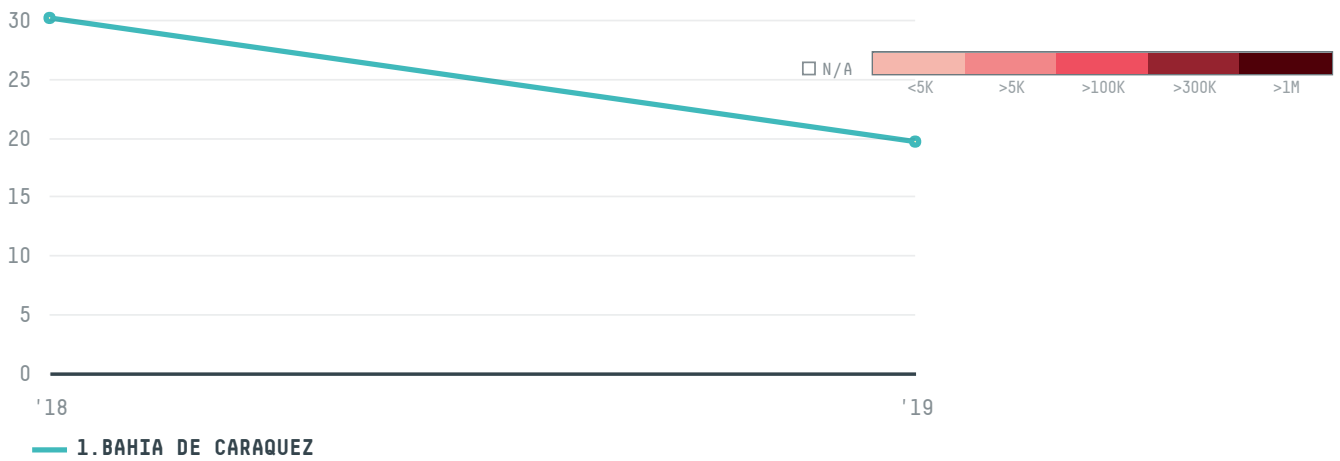

Trase is a partnership between

In collaboration with

and many other organizations and individuals.

Donors

[Terms of Use](#) · [Privacy policy](#) · [Cookie policy](#) · [Contact us](#)

This website uses cookies to provide you with an improved user experience. By continuing to browse this site, you consent to the use of cookies and similar technologies. Please visit our [privacy policy](#) for further details.

I AGREE