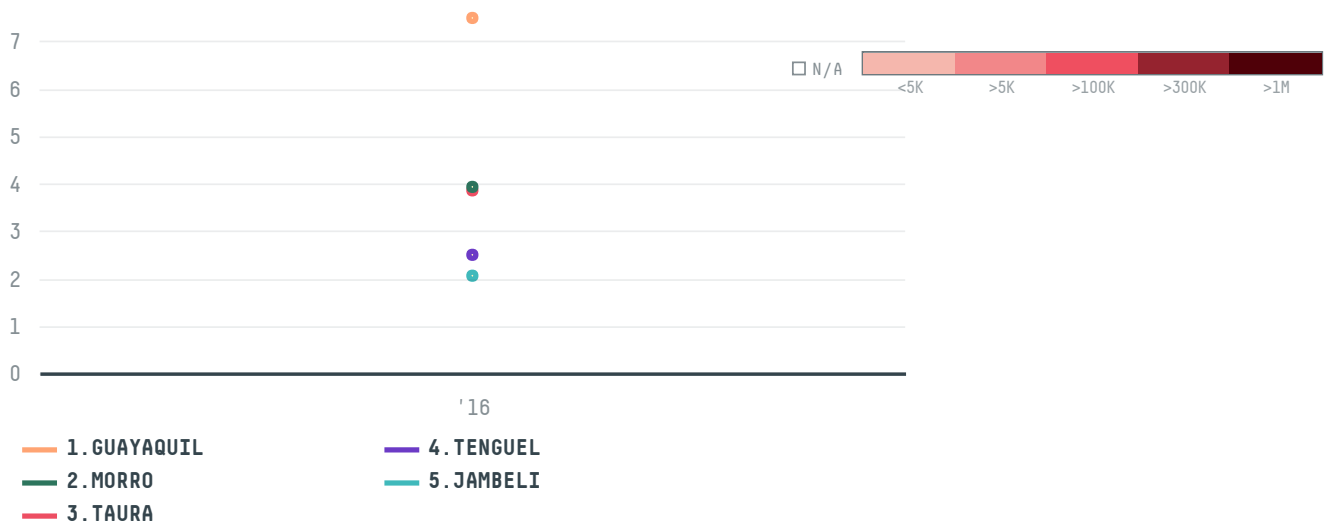

Trase is a partnership between

In collaboration with

and many other organizations and individuals.

Donors

[Terms of Use](#) · [Privacy policy](#) · [Cookie policy](#) · [Contact us](#)

This website uses cookies to provide you with an improved user experience. By continuing to browse this site, you consent to the use of cookies and similar technologies. Please visit our [privacy policy](#) for further details.

I AGREE