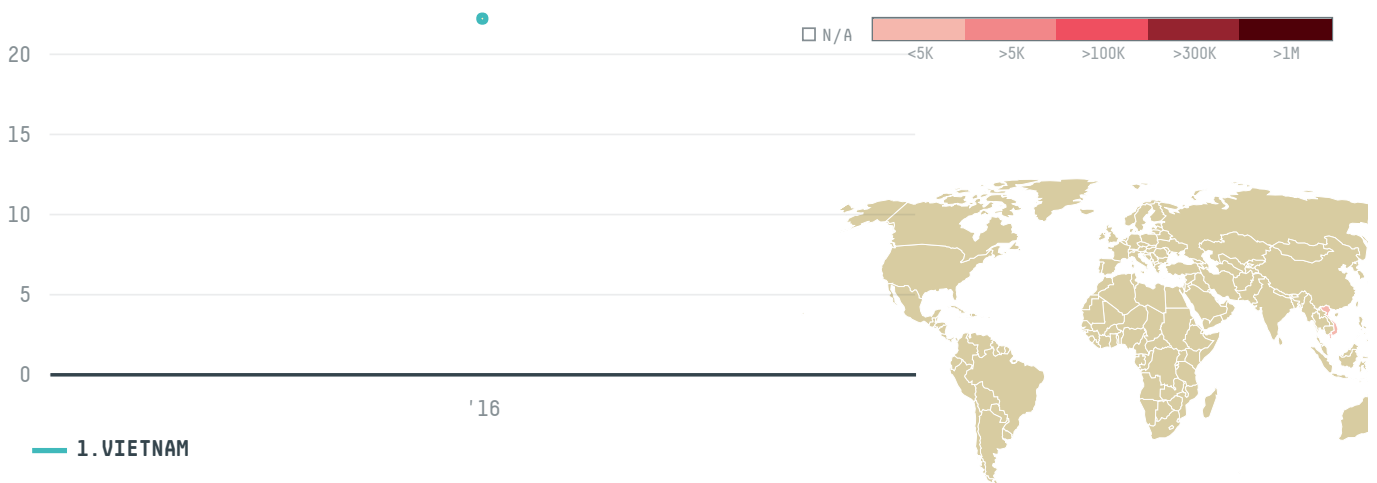

TOP DESTINATION COUNTRIES OF SHRIMP EXPORTED BY LONG HAI MC TRADE LTD:

This website uses cookies to provide you with an improved user experience. By continuing to browse this site, you consent to the use of cookies and similar technologies. Please visit our [privacy policy](#) for further details.

I AGREE