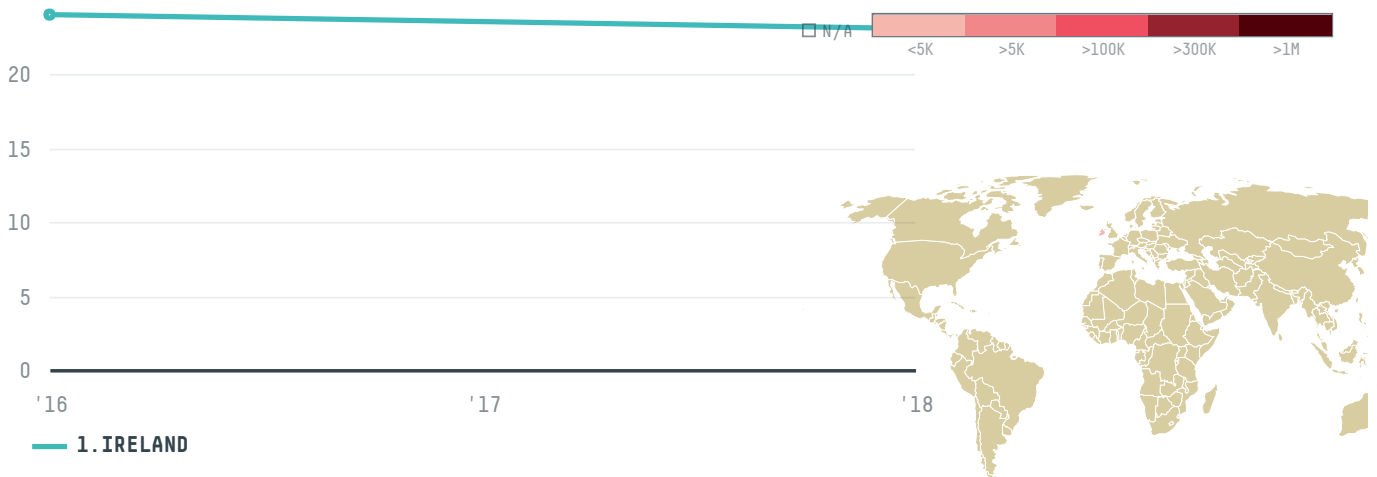

TOP DESTINATION COUNTRIES OF SHRIMP EXPORTED BY GLENMAR SHELLFISH LTD:

This website uses cookies to provide you with an improved user experience. By continuing to browse this site, you consent to the use of cookies and similar technologies. Please visit our [privacy policy](#) for further details.

I AGREE