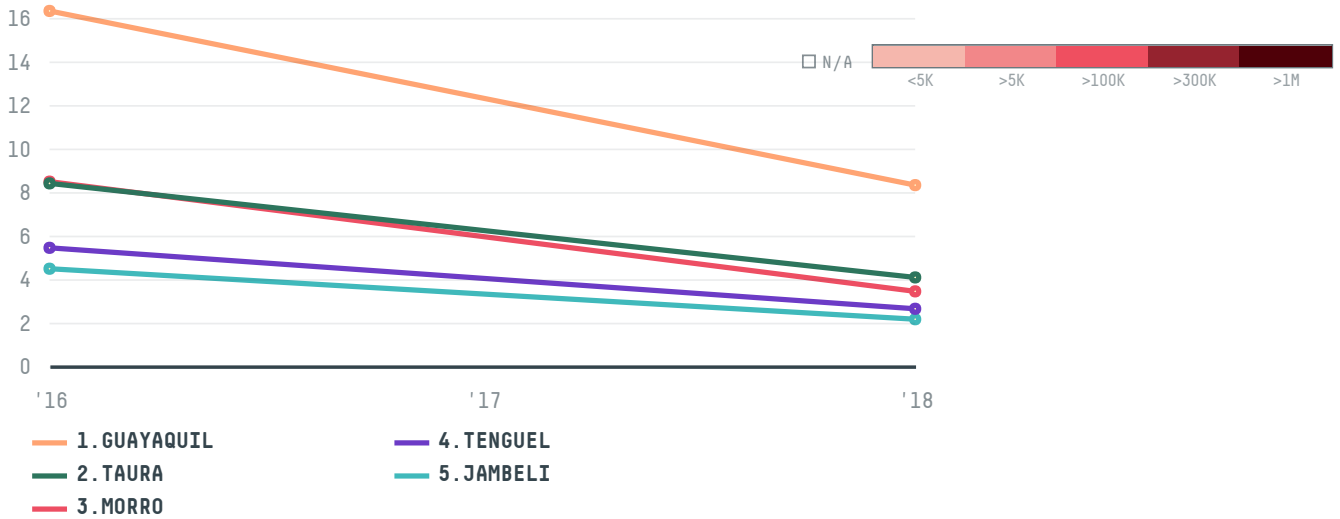

Trase is a partnership between

In collaboration with

and many other organizations and individuals.

Donors

[Terms of Use](#) · [Privacy policy](#) · [Cookie policy](#) · [Contact us](#)

This website uses cookies to provide you with an improved user experience. By continuing to browse this site, you consent to the use of cookies and similar technologies. Please visit our [privacy policy](#) for further details.

I AGREE