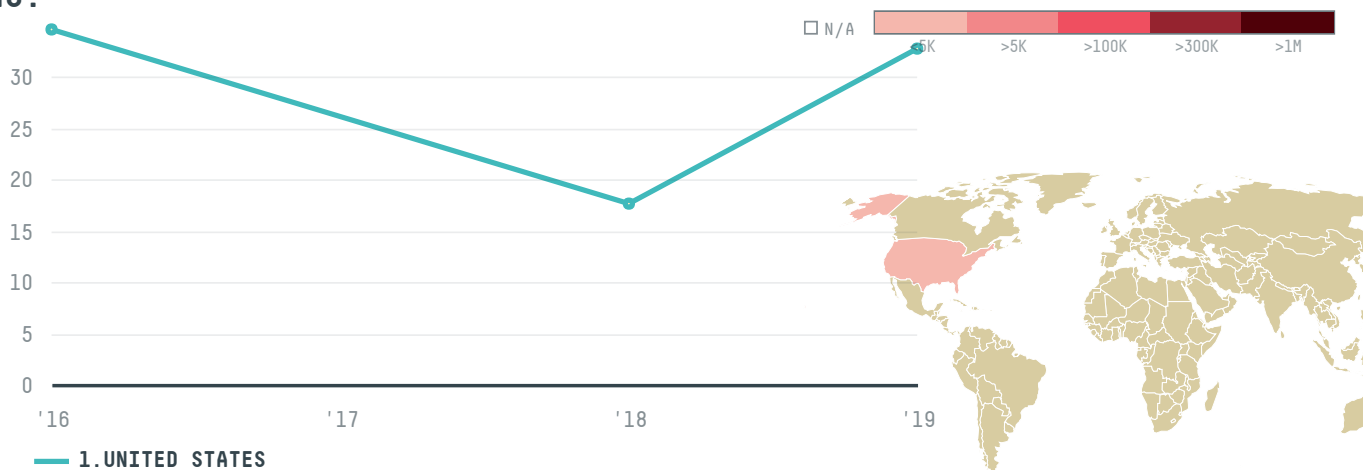

TOP DESTINATION COUNTRIES OF SHRIMP EXPORTED BY PACIFIC FISHING Y SUPPLY INC:

This website uses cookies to provide you with an improved user experience. By continuing to browse this site, you consent to the use of cookies and similar technologies. Please visit our [privacy policy](#) for further details.

I AGREE