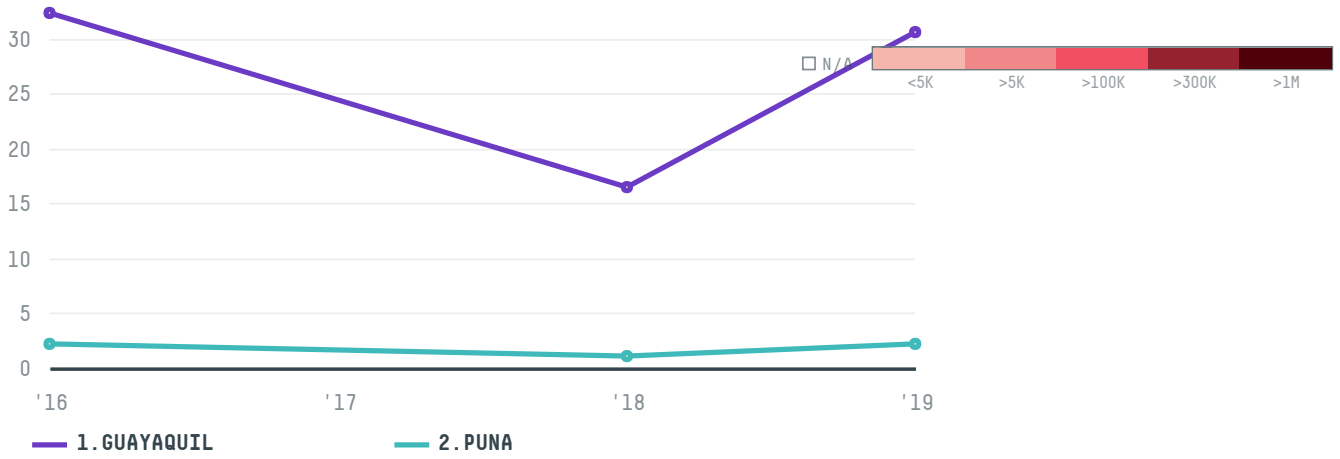

Trase is a partnership between

In collaboration with

and many other organizations and individuals.

Donors

[Terms of Use](#) · [Privacy policy](#) · [Cookie policy](#) · [Contact us](#)

This website uses cookies to provide you with an improved user experience. By continuing to browse this site, you consent to the use of cookies and similar technologies. Please visit our [privacy policy](#) for further details.

I AGREE