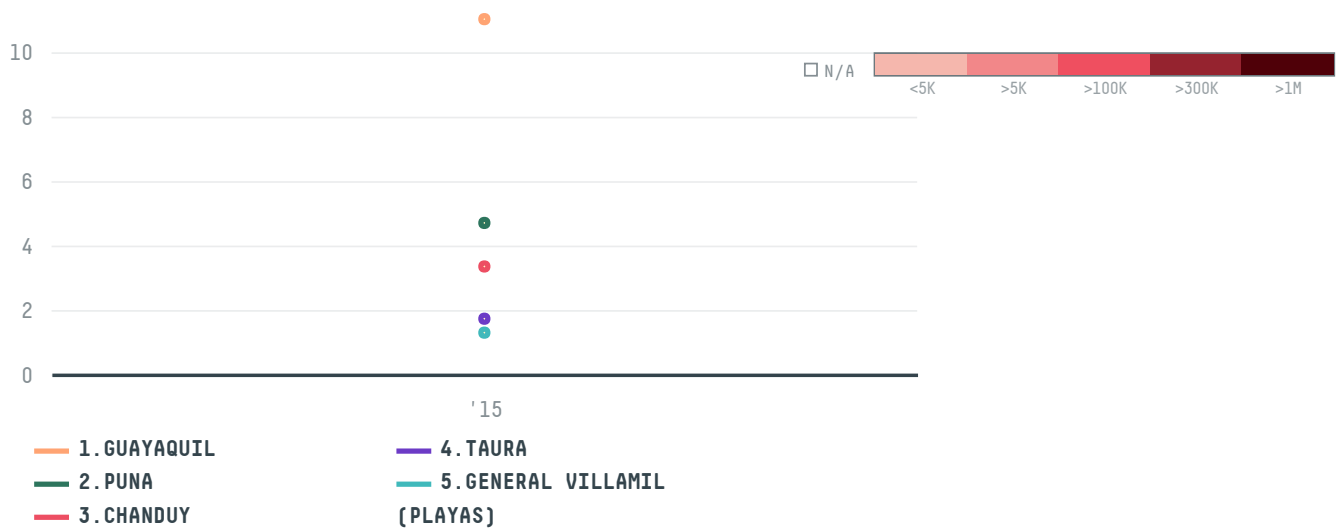

TOP DESTINATION COUNTRIES OF SHRIMP EXPORTED BY CHIINA NATIONAL TOWNSHIP ENTERPRISES CORPORATION:

Trase is a partnership between

In collaboration with

Donors

This website uses cookies to provide you with an improved user experience. By continuing to browse this site, you consent to the use of cookies and similar technologies. Please visit our [privacy policy](#) for further details.

I AGREE