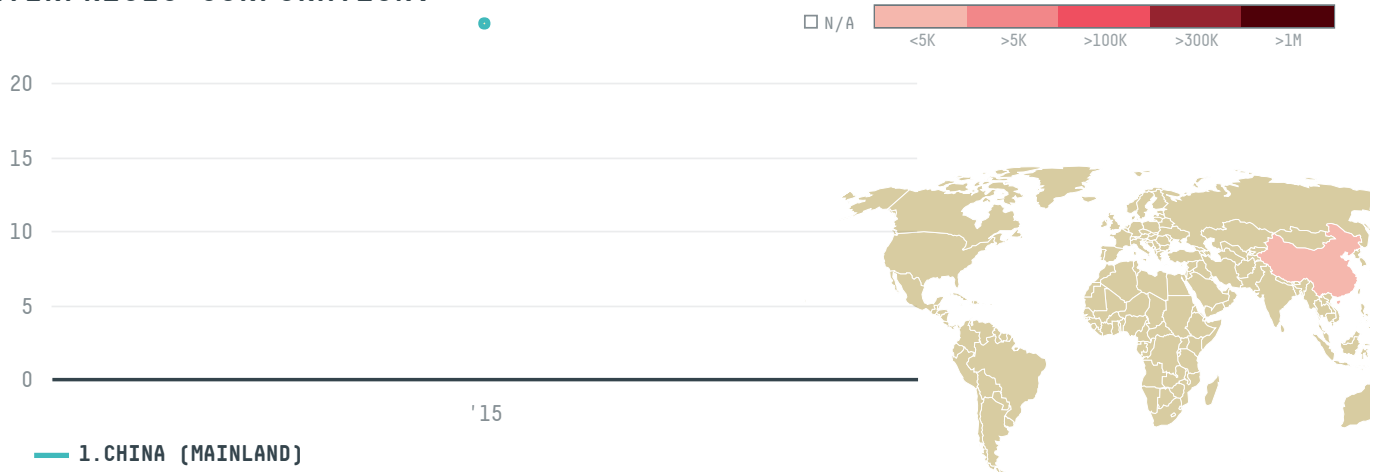

TOP DESTINATION COUNTRIES OF SHRIMP EXPORTED BY CHIINA NATIONAL TOWNSHIP ENTERPRISES CORPORATION:

Trase is a partnership between

In collaboration with

Donors

This website uses cookies to provide you with an improved user experience. By continuing to browse this site, you consent to the use of cookies and similar technologies. Please visit our [privacy policy](#) for further details.

I AGREE