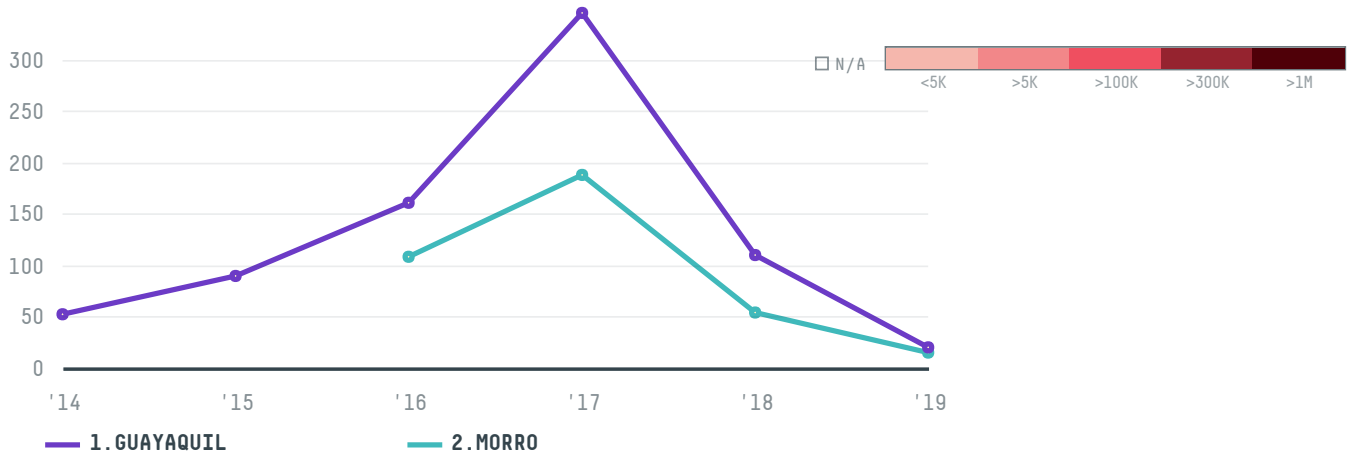

Trase is a partnership between

In collaboration with

and many other organizations and individuals.

Donors

[Terms of Use](#) · [Privacy policy](#) · [Cookie policy](#) · [Contact us](#)

This website uses cookies to provide you with an improved user experience. By continuing to browse this site, you consent to the use of cookies and similar technologies. Please visit our [privacy policy](#) for further details.

I AGREE