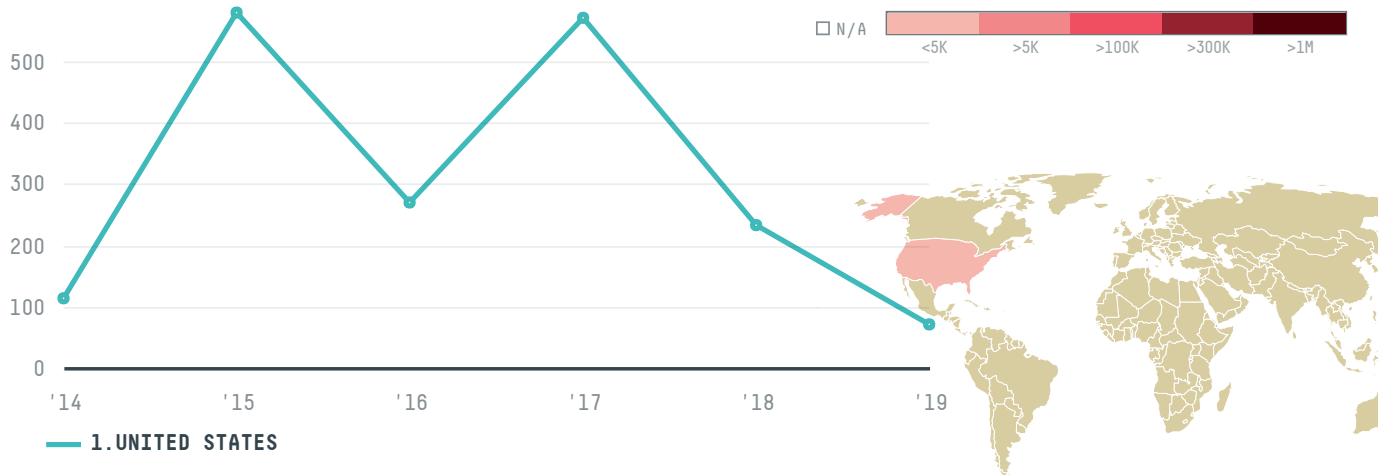

TOP DESTINATION COUNTRIES OF SHRIMP EXPORTED BY ARCTIC FOODS SERVICES INC:

This website uses cookies to provide you with an improved user experience. By continuing to browse this site, you consent to the use of cookies and similar technologies. Please visit our [privacy policy](#) for further details.

I AGREE