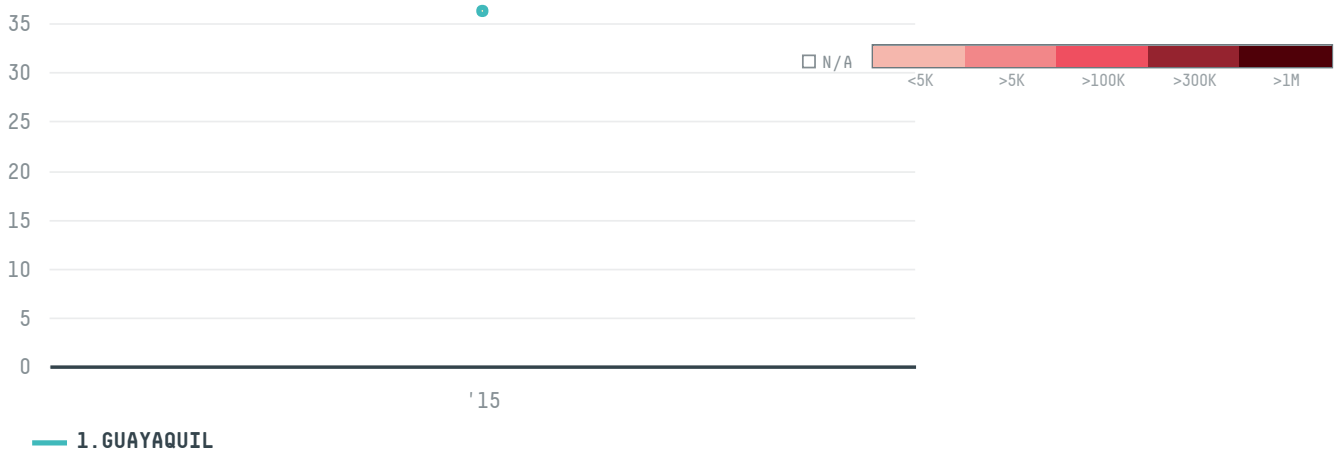

Trase is a partnership between

In collaboration with

and many other organizations and individuals.

Donors

[Terms of Use](#) · [Privacy policy](#) · [Cookie policy](#) · [Contact us](#)

This website uses cookies to provide you with an improved user experience. By continuing to browse this site, you consent to the use of cookies and similar technologies. Please visit our [privacy policy](#) for further details.

I AGREE