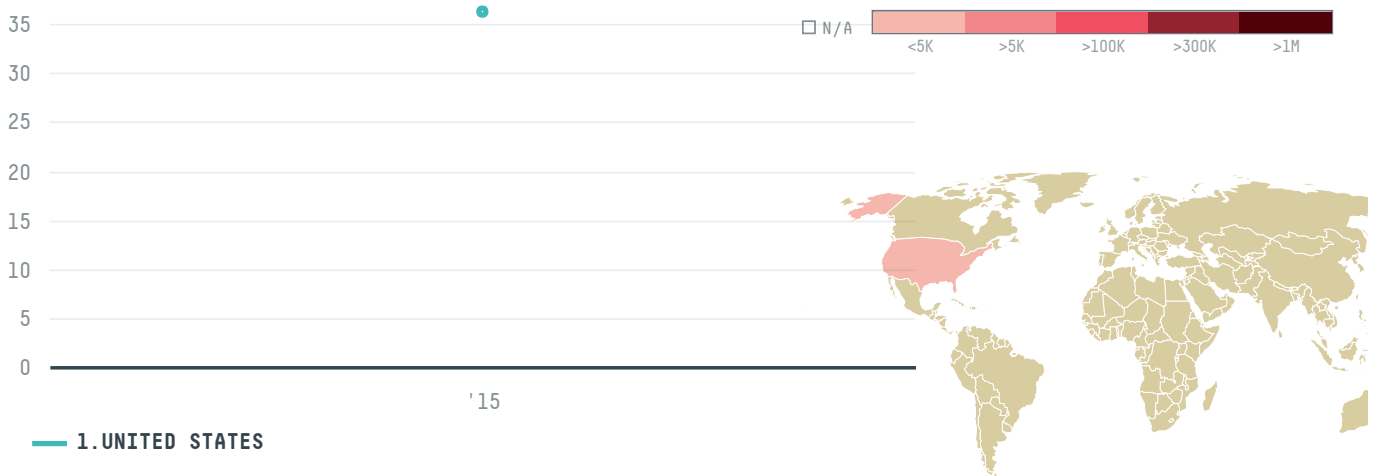

trase

CARIBCO SHRIMP CORPORATION

ACTIVITY: **Importer** COMMODITY: **Shrimp** COUNTRY: **Ecuador**

YEAR: **2015**

CARIBCO SHRIMP CORPORATION was the 520th largest importer of shrimp from ECUADOR in 2015, accounting for 36 tons. As an importer, CARIBCO SHRIMP CORPORATION sources from 1 parishes, or 2% of the shrimp production parishes. The main destination of the shrimp imported by CARIBCO SHRIMP CORPORATION is UNITED STATES, accounting for 100% of the total.

TOP DESTINATION COUNTRIES OF SHRIMP EXPORTED BY CARIBCO SHRIMP CORPORATION:

This website uses cookies to provide you with an improved user experience. By continuing to browse this site, you consent to the use of cookies and similar technologies. Please visit our [privacy policy](#) for further details.