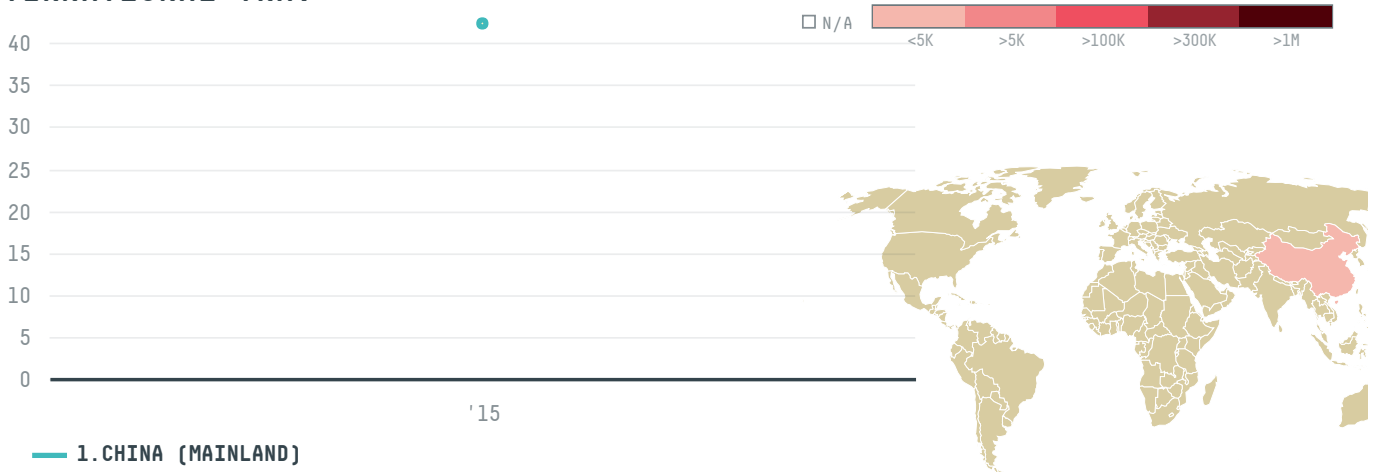

TOP DESTINATION COUNTRIES OF SHRIMP EXPORTED BY TIANJIN SEA WORLD INTERNATIONAL TRADE:

Trase is a partnership between

In collaboration with

Donors

This website uses cookies to provide you with an improved user experience. By continuing to browse this site, you consent to the use of cookies and similar technologies. Please visit our [privacy policy](#) for further details.

I AGREE