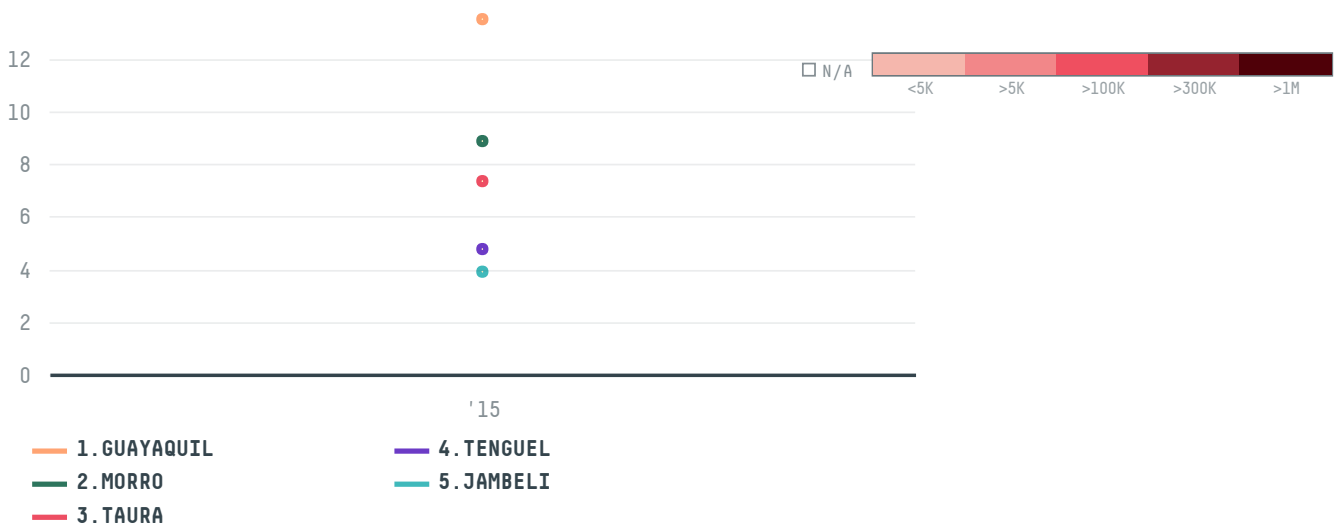

TOP DESTINATION COUNTRIES OF SHRIMP EXPORTED BY TIANJIN SEA WORLD INTERNATIONAL TRADE:

Trase is a partnership between

In collaboration with

Donors

This website uses cookies to provide you with an improved user experience. By continuing to browse this site, you consent to the use of cookies and similar technologies. Please visit our [privacy policy](#) for further details.

I AGREE