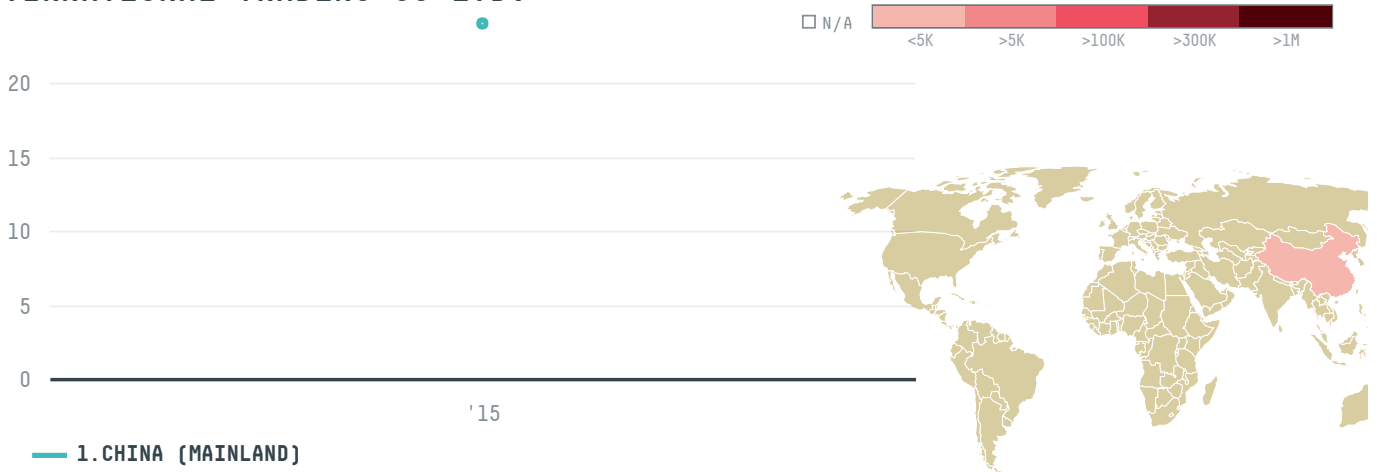

TOP DESTINATION COUNTRIES OF SHRIMP EXPORTED BY SHANGHAI JI HUI TANG INTERNATIONAL TRADING CO LTD:

Trase is a partnership between

In collaboration with

Donors

This website uses cookies to provide you with an improved user experience. By continuing to browse this site, you consent to the use of cookies and similar technologies. Please visit our [privacy policy](#) for further details.

I AGREE