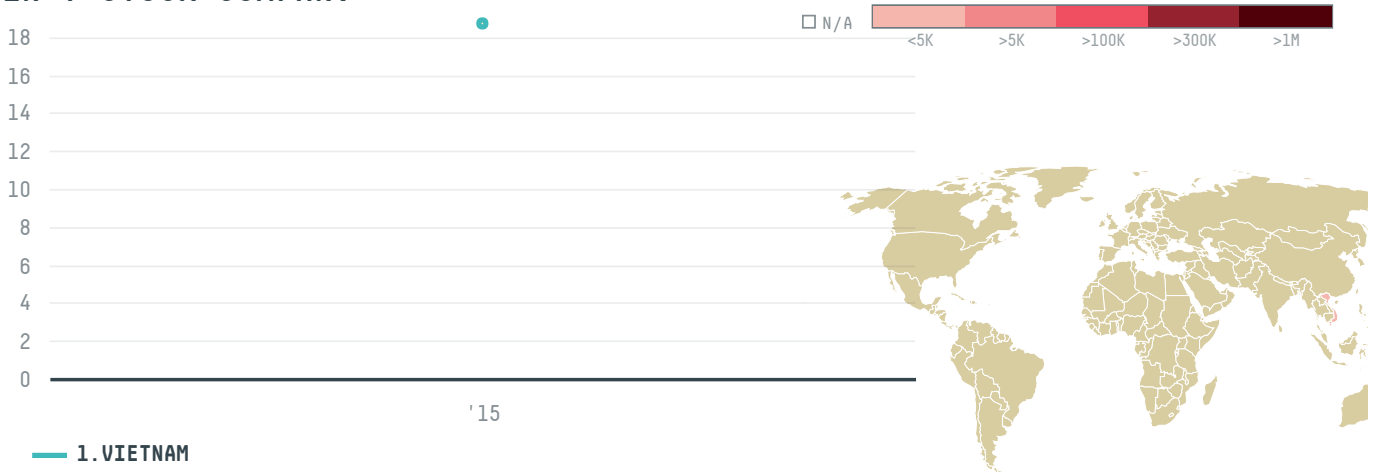

TOP DESTINATION COUNTRIES OF SHRIMP EXPORTED BY CODE 21BCTMSTPDL HUY TUAN JOIN T STOCK COMPAN:

1. VIETNAM