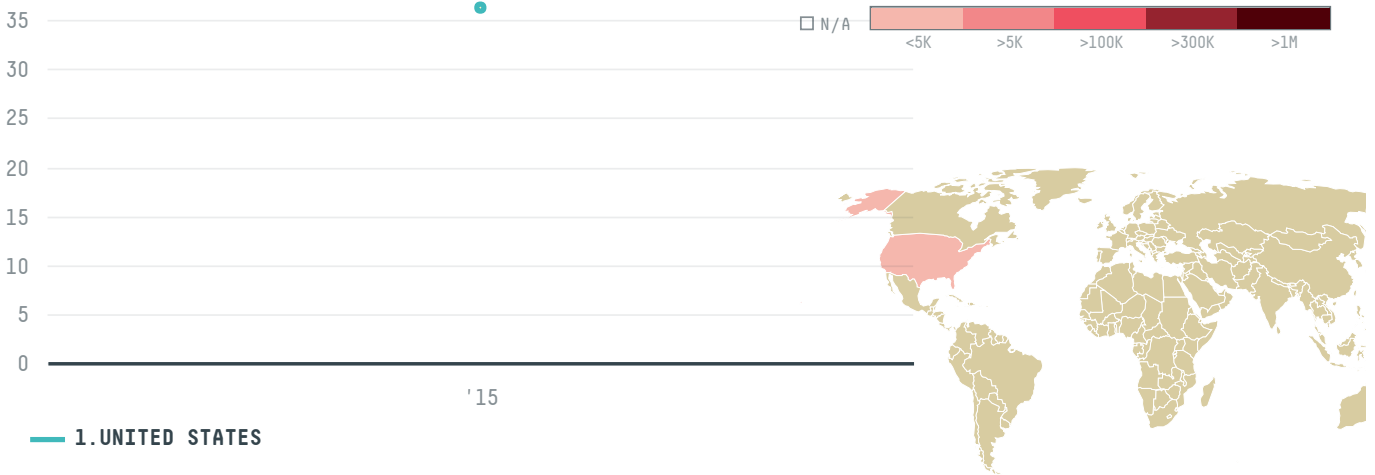

TOP DESTINATION COUNTRIES OF SHRIMP EXPORTED BY WATERMARK FOODS INC:

This website uses cookies to provide you with an improved user experience. By continuing to browse this site, you consent to the use of cookies and similar technologies. Please visit our [privacy policy](#) for further details.

I AGREE