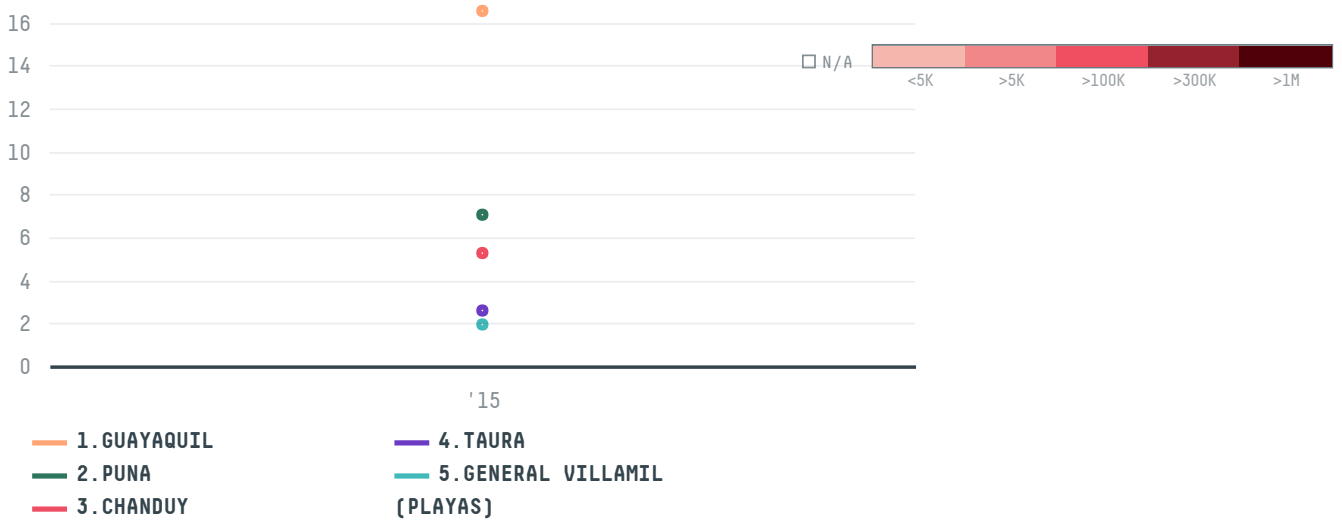

Trase is a partnership between

In collaboration with

and many other organizations and individuals.

Donors

[Terms of Use](#) · [Privacy policy](#) · [Cookie policy](#) · [Contact us](#)

This website uses cookies to provide you with an improved user experience. By continuing to browse this site, you consent to the use of cookies and similar technologies. Please visit our [privacy policy](#) for further details.

I AGREE