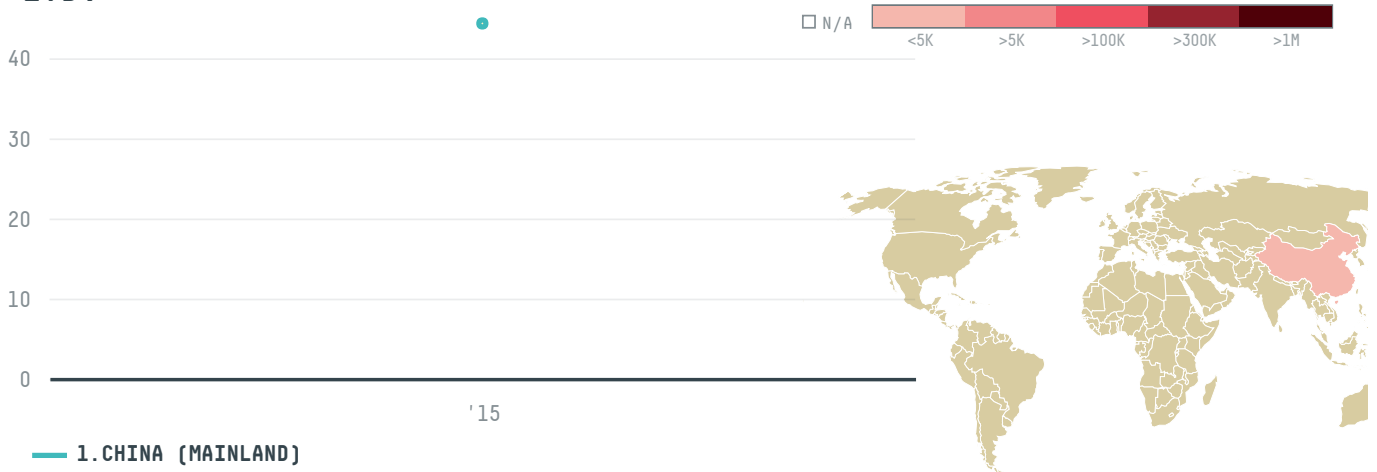

TOP DESTINATION COUNTRIES OF SHRIMP EXPORTED BY BEIJING ERSHANG LOGISTICS CO LTD:

Trase is a partnership between

In collaboration with

Donors

This website uses cookies to provide you with an improved user experience. By continuing to browse this site, you consent to the use of cookies and similar technologies. Please visit our [privacy policy](#) for further details.

I AGREE