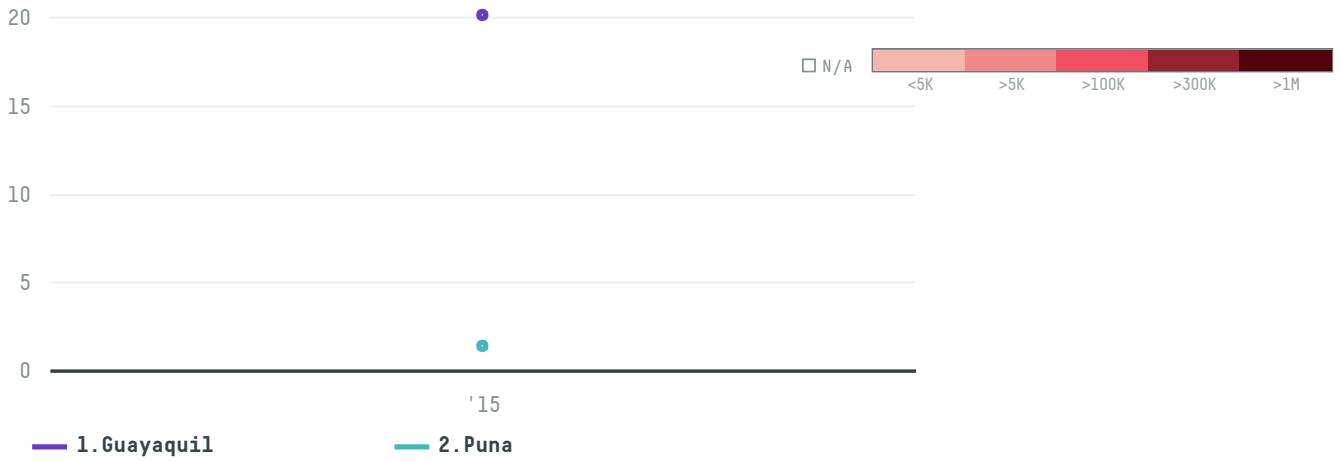

Trase is a partnership between

In collaboration with

and many other organizations and individuals.

Donors

[Terms of Use](#) · [Privacy policy](#) · [Cookie policy](#) · [Contact us](#)

This website uses cookies to provide you with an improved user experience. By continuing to browse this site, you consent to the use of cookies and similar technologies. Please visit our [privacy policy](#) for further details.

I AGREE