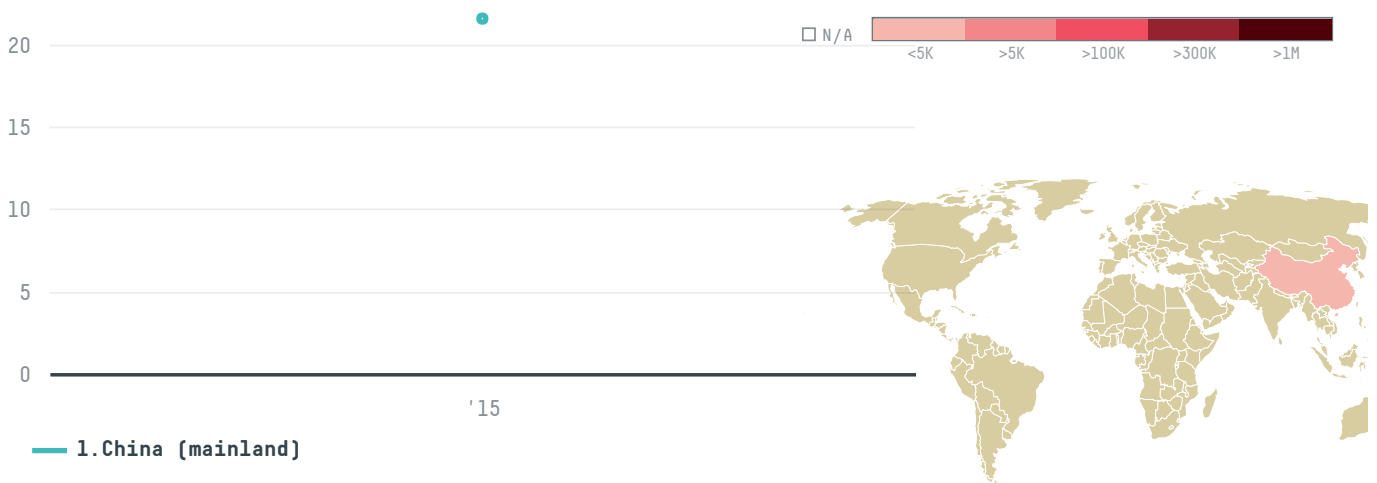

TOP DESTINATION COUNTRIES OF SHRIMP EXPORTED BY XINHYUAN INTERNATIONAL:

This website uses cookies to provide you with an improved user experience. By continuing to browse this site, you consent to the use of cookies and similar technologies. Please visit our [privacy policy](#) for further details.

I AGREE