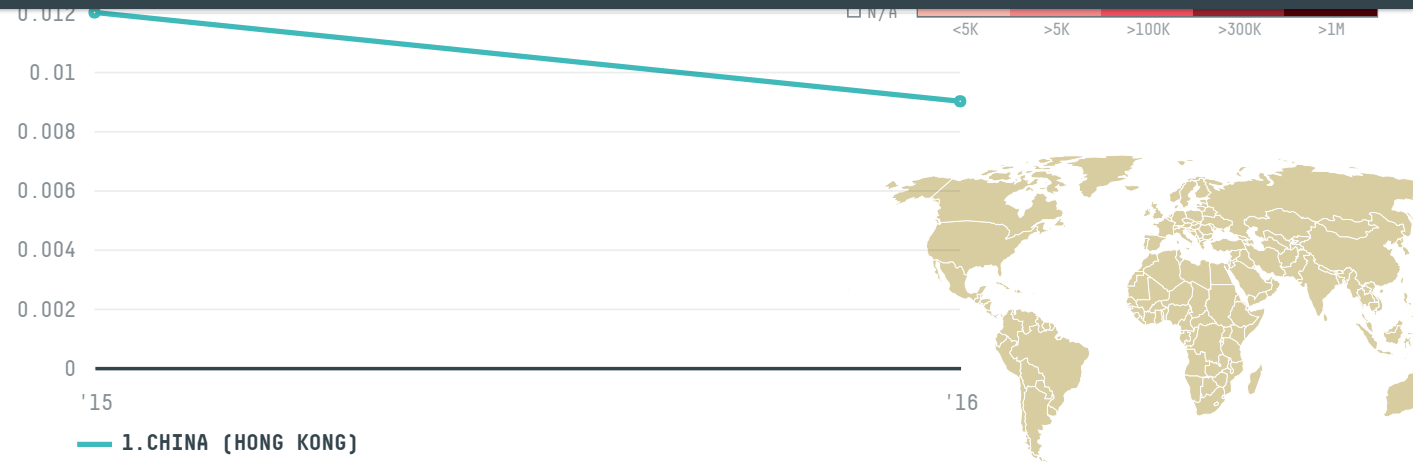

This website uses cookies to provide you with an improved user experience. By continuing to browse this site, you consent to the use of cookies and similar technologies. Please visit our [privacy policy](#) for further details.

I AGREE