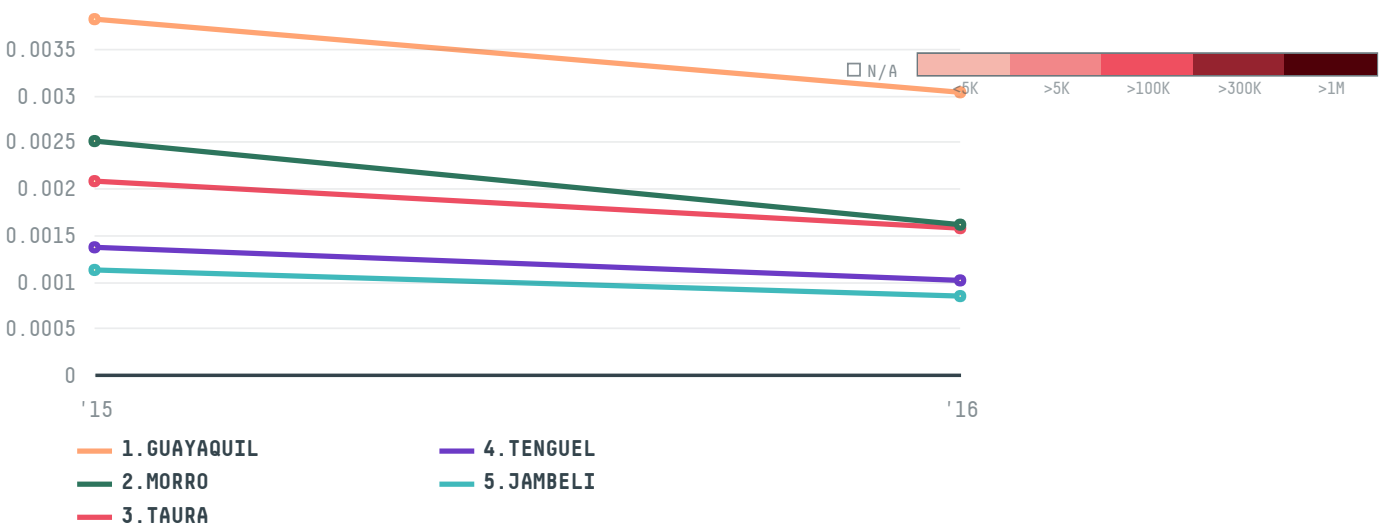

This website uses cookies to provide you with an improved user experience. By continuing to browse this site, you consent to the use of cookies and similar technologies. Please visit our [privacy policy](#) for further details.

I AGREE