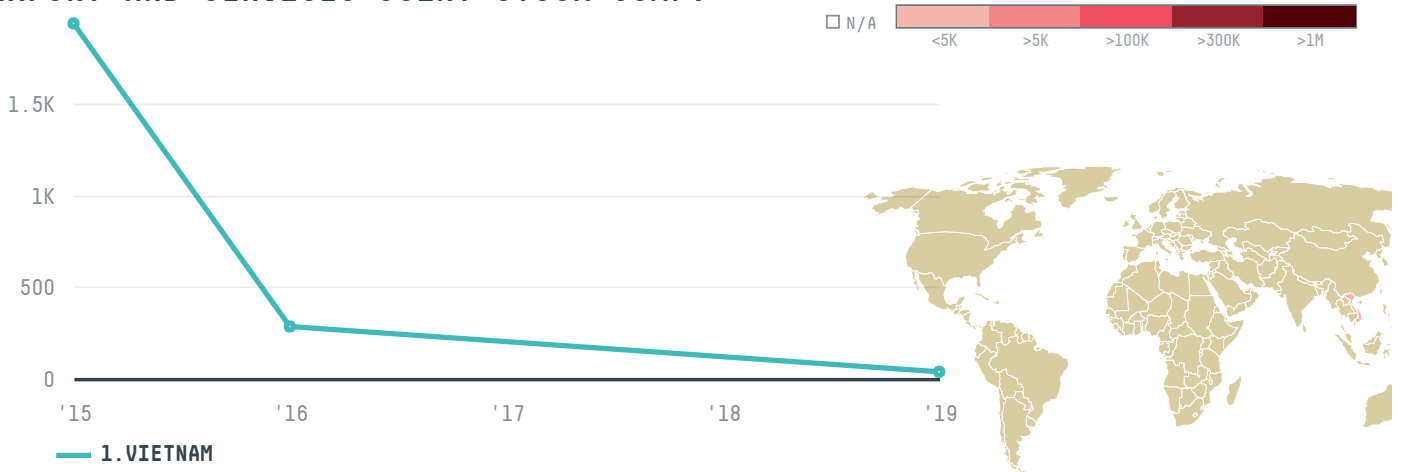

EXPORT AND SERVICES JOINT STOCK COMP :

Trase is a partnership between

In collaboration with

and many other organizations

Donors