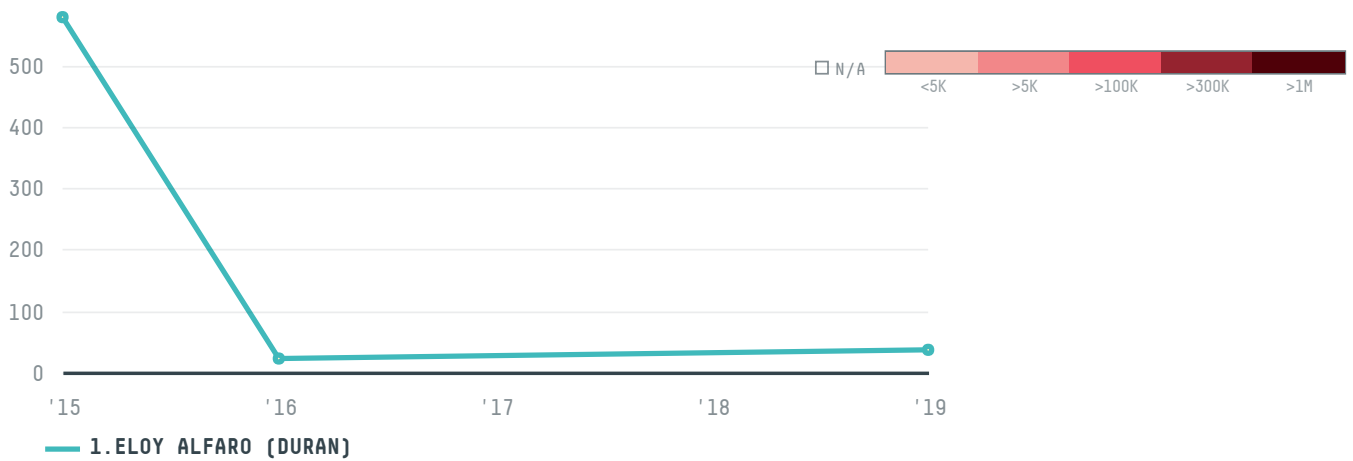

EXPORT AND SERVICES JOINT STOCK COMP :

Trase is a partnership between

In collaboration with

and many other organizations

Donors