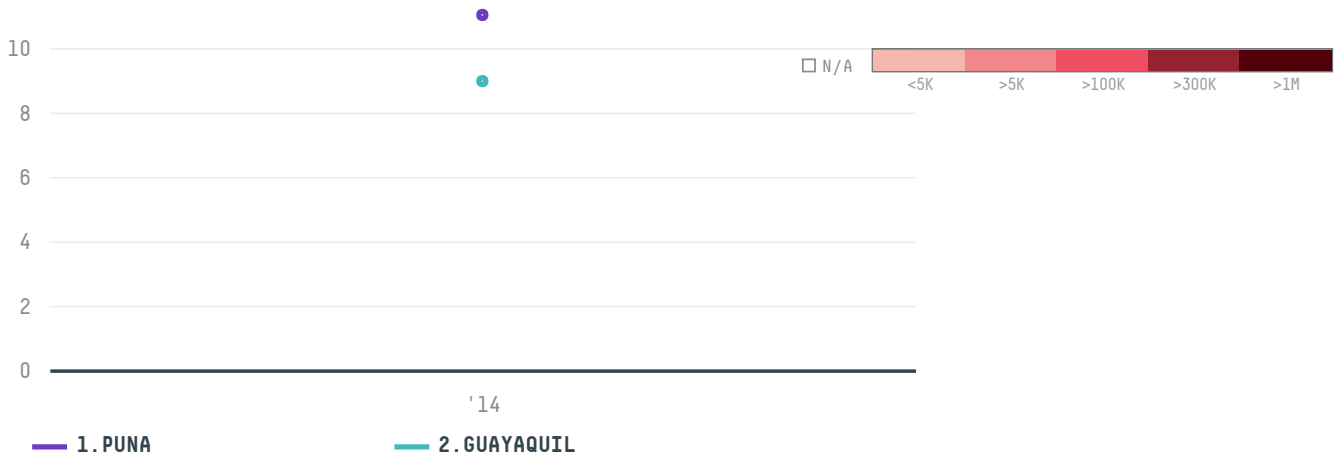

Trase is a partnership between

In collaboration with

and many other organizations and individuals.

Donors

[Terms of Use](#) · [Privacy policy](#) · [Cookie policy](#) · [Contact us](#)

This website uses cookies to provide you with an improved user experience. By continuing to browse this site, you consent to the use of cookies and similar technologies. Please visit our [privacy policy](#) for further details.

I AGREE