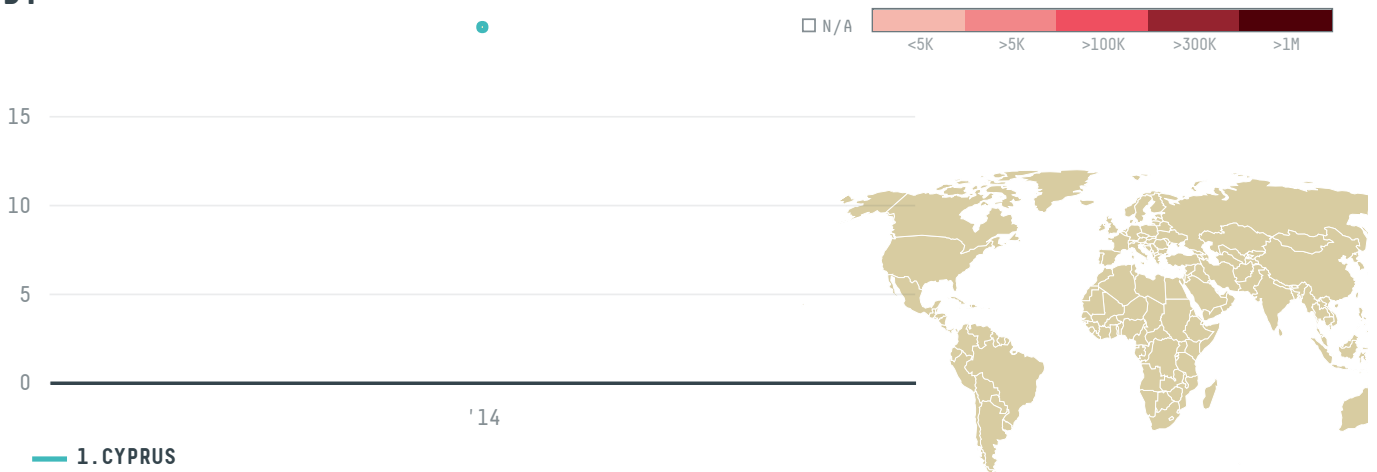

trase

P AND CHR SEAFOOD EXPRESS LTD

ACTIVITY

Importer

COMMODITY

Shrimp

COUNTRY

Ecuador

YEAR

2014

P AND CHR SEAFOOD EXPRESS LTD was the 495th largest importer of shrimp from ECUADOR in 2014, accounting for 20 tons. As an importer, P AND CHR SEAFOOD EXPRESS LTD sources from 2 parishes, or 5% of the shrimp production parishes. The main destination of the shrimp imported by P AND CHR SEAFOOD EXPRESS LTD is CYPRUS, accounting for 100% of the total.

TOP DESTINATION COUNTRIES OF SHRIMP EXPORTED BY P AND CHR SEAFOOD EXPRESS LTD:

This website uses cookies to provide you with an improved user experience. By continuing to browse this site, you consent to the use of cookies and similar technologies. Please visit our [privacy policy](#) for further details.