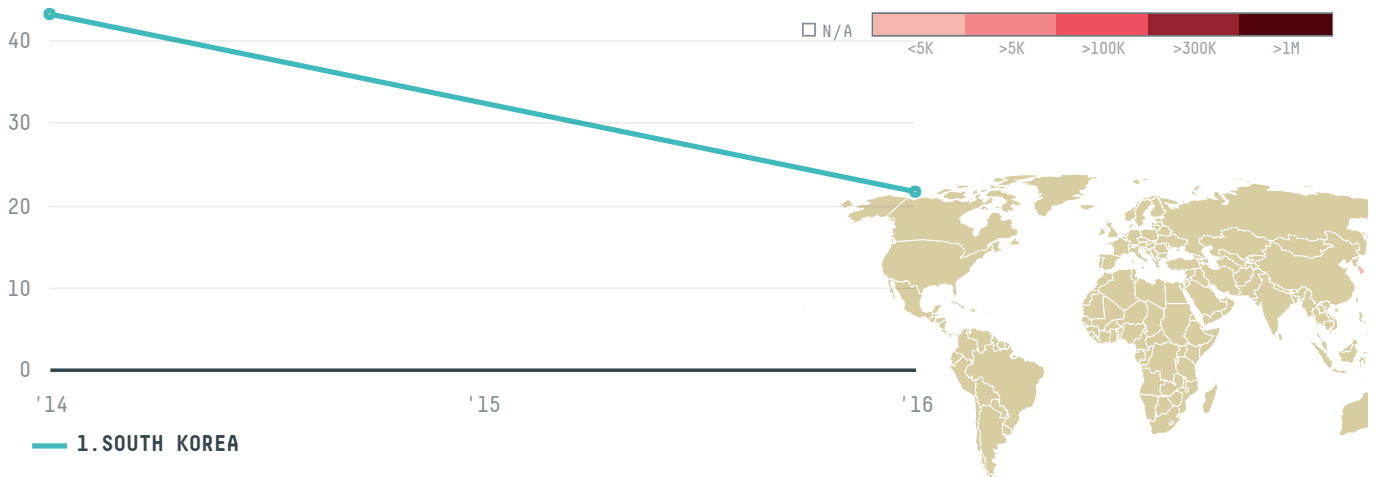

TOP DESTINATION COUNTRIES OF SHRIMP EXPORTED BY PONTOS CO LTD:

This website uses cookies to provide you with an improved user experience. By continuing to browse this site, you consent to the use of cookies and similar technologies. Please visit our [privacy policy](#) for further details.

I AGREE