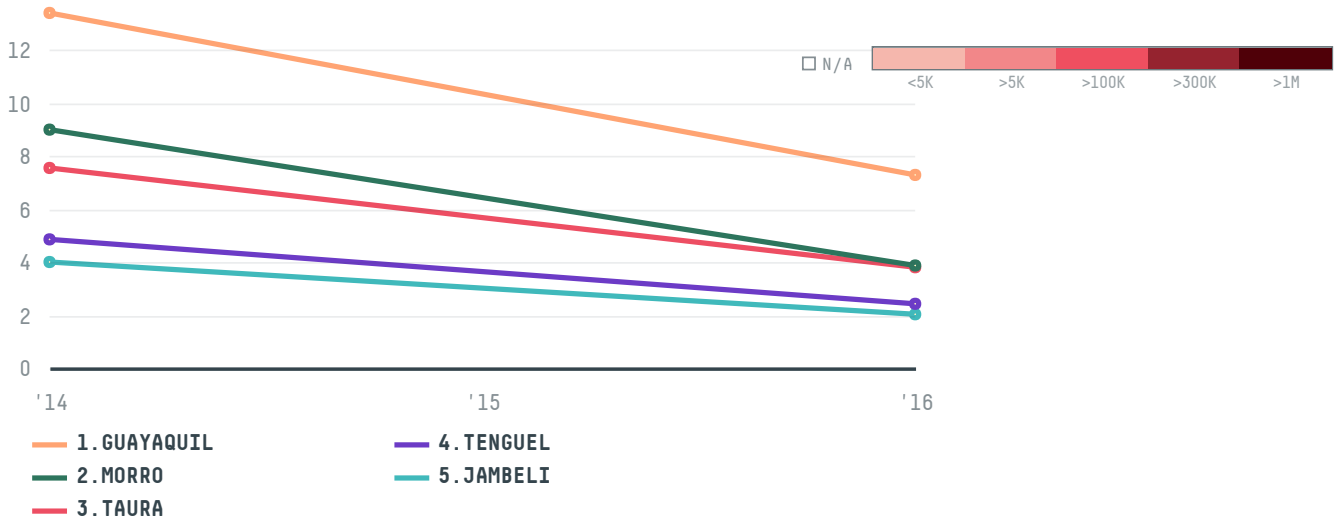

Trase is a partnership between

In collaboration with

and many other organizations and individuals.

Donors

[Terms of Use](#) · [Privacy policy](#) · [Cookie policy](#) · [Contact us](#)

This website uses cookies to provide you with an improved user experience. By continuing to browse this site, you consent to the use of cookies and similar technologies. Please visit our [privacy policy](#) for further details.

I AGREE