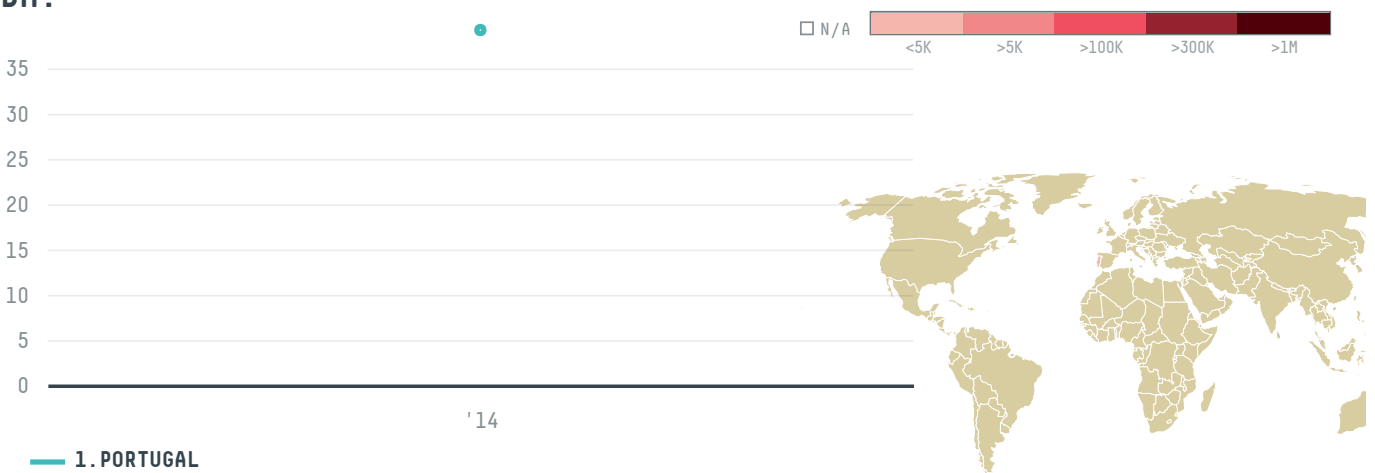

EXOTIKGALAXY UNIPESSOAL LTDA

ACTIVITY

Importer

COMMODITY

Shrimp

COUNTRY

Ecuador

YEAR

2014

EXOTIKGALAXY UNIPESSOAL LTDA was the 404th largest importer of shrimp from ECUADOR in 2014, accounting for 39 tons. As an importer, EXOTIKGALAXY UNIPESSOAL LTDA sources from 18 parishes, or 45% of the shrimp production parishes. The main destination of the shrimp imported by EXOTIKGALAXY UNIPESSOAL LTDA is PORTUGAL, accounting for 100% of the total.

TOP DESTINATION COUNTRIES OF SHRIMP EXPORTED BY EXOTIKGALAXY UNIPESSOAL LTDA: