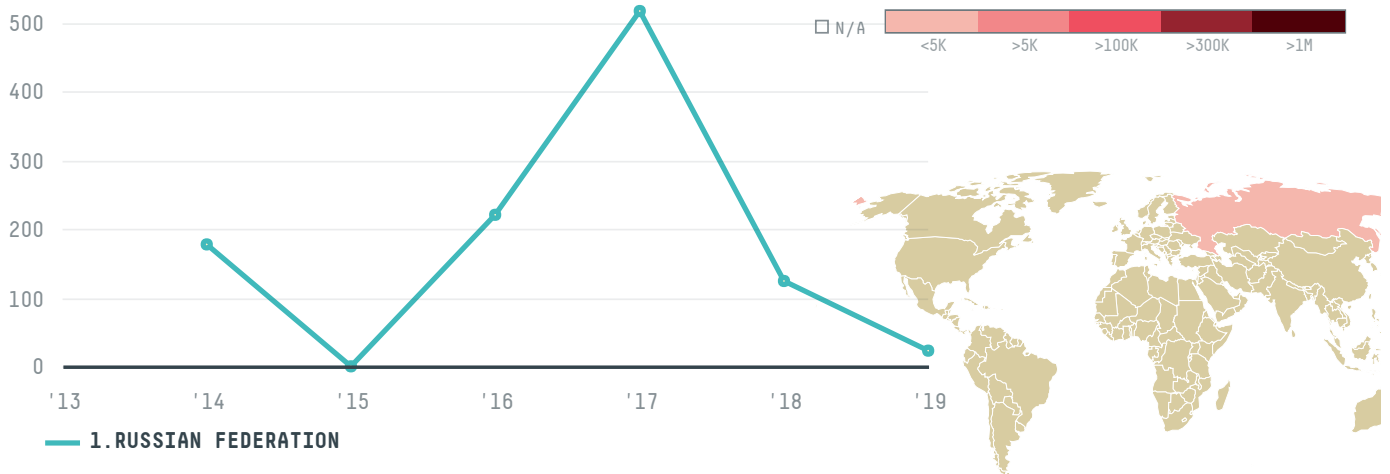

TOP DESTINATION COUNTRIES OF SHRIMP EXPORTED BY AGAMA IMPEX:

This website uses cookies to provide you with an improved user experience. By continuing to browse this site, you consent to the use of cookies and similar technologies. Please visit our [privacy policy](#) for further details.

I AGREE