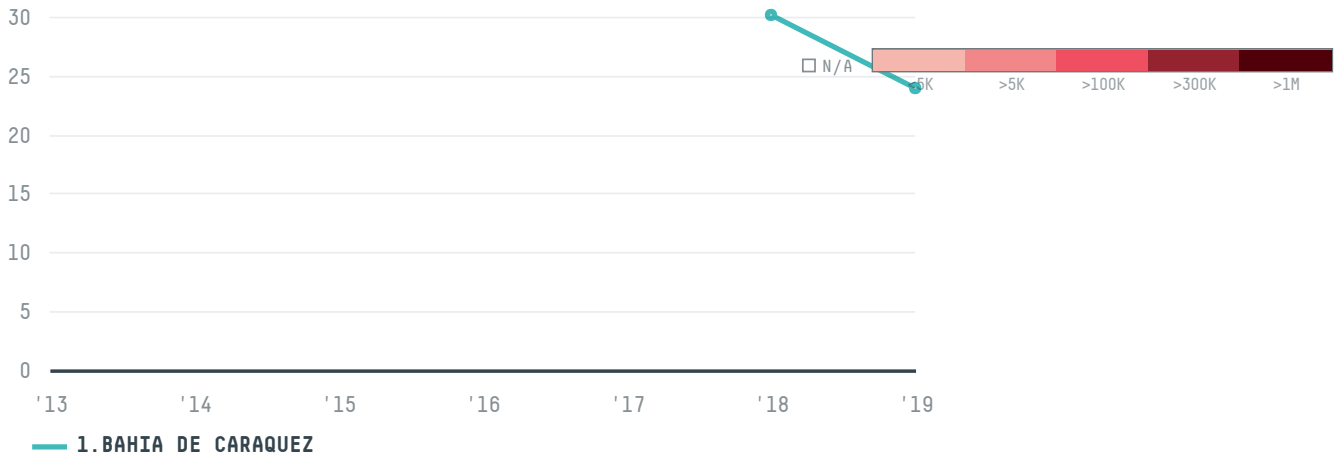

Trase is a partnership between

In collaboration with

and many other organizations and individuals.

Donors

[Terms of Use](#) · [Privacy policy](#) · [Cookie policy](#) · [Contact us](#)

This website uses cookies to provide you with an improved user experience. By continuing to browse this site, you consent to the use of cookies and similar technologies. Please visit our [privacy policy](#) for further details.

I AGREE